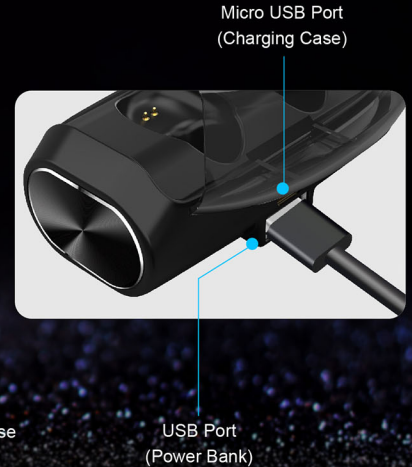

Single Click:
to answer/ hang-up phone call

Long Press for 3 Sec:
to reject phone call

Single Press:
to play/pause/resume

MUSIC

Long Press for 3 Sec:
to connect to Siri/
Google Assistant

VOICE ASSISTANT

EAR BUDS CASE FUNCTIONALITY

INTEX

Charging the Case:
All 4 case lights blink when battery is topped up

Charging the Ear Buds:
When charging LED light is Red
When charged LED light turns OFF

Use Charging Case as Power Bank:
Charging case's battery can be viewed by number of lights on case LED