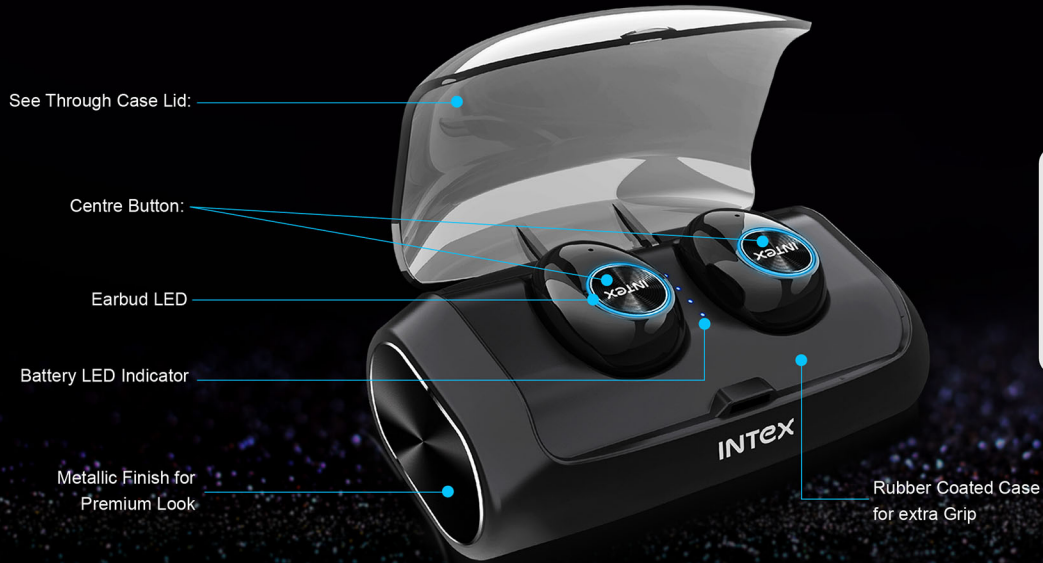

EAR BUDS CASE FUNCTIONALITY

INTEX

Charging the Case:
All 4 case lights blink when battery is topped up

Charging the Ear Buds:
When charging LED light is Red
When charged LED light turns OFF

Use Charging Case as Power Bank:
Charging case's battery can be viewed by number of lights on case LED

Bluetooth Pairing:

- Bluetooth automatically turns ON as you take both ear buds out of the case.
- Turn on the bluetooth function on your phone and connect to "Intex Air Studs 101".
- A voice assistant prompts "connected"