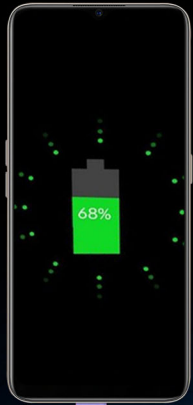

INTEX

CHARGE YOUR SMARTPHONE
ANYTIME, ANYWHERE

2600MAH BUILT IN POWER BANK