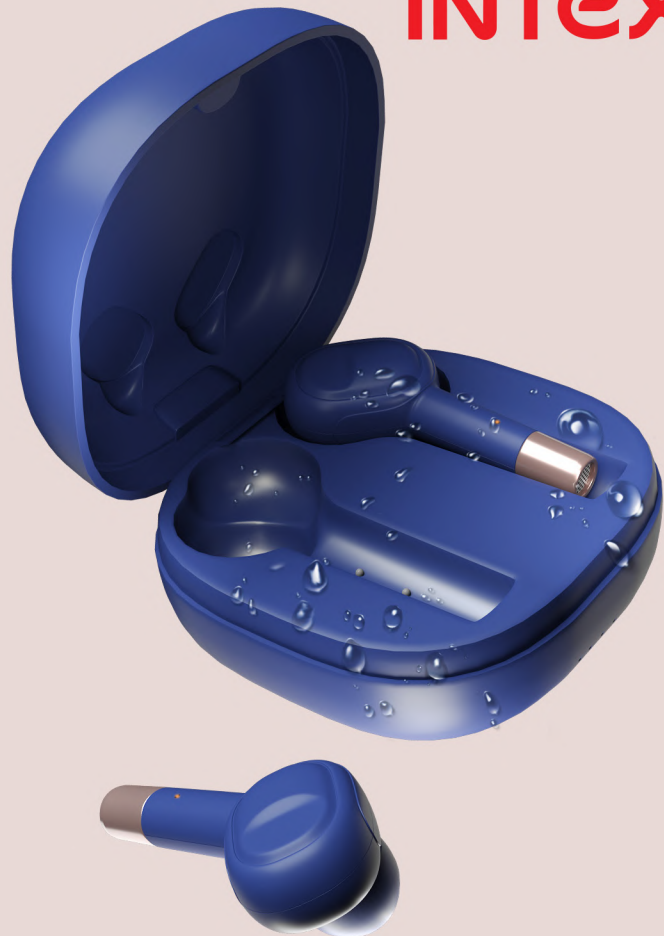

Cased in high grade rubber for durability & finished with a stylish bronze bottom.

INTEX

MADE FOR MUSIC LOVERS

Enjoy the highs, mids and lows with the best audio balance backed with 10mm dynamic drivers delivering unmatched bass

JUST TAP TO CONTROL

INTEX

IPX4
Rating

WATER RESISTANT

Engineered to withstand sweat and splash

INTEX

CHOOSE YOUR ELEGANCE

CLASSIC BLACK | ELECTRIC BLUE

PRODUCT SPECIFICATIONS

INTEX

AIR STUDS
AURA
TRUE WIRELESS EAR BUDS

INTEX

AIR STUDS AURA TRUE WIRELESS EAR BUDS

TECHNICAL SPECIFICATION

Bluetooth Version	v5.0
Water Resistance	IPX4
Support	A2DP/ HFP/ HSP/ AVRCP
Earphone Battery Capacity	40 mAh *2
Charging Case Battery Capacity	400 mAh
Speaker Impedance	32Ω ± 15%
Transmission Range	10 meter
Frequency	20Hz-20K Hz
Play Time (On Single Charge)	Upto 3 Hrs*
Play Time (with Charging Case)	Upto 12 Hrs*
Earphone Charging Time	1 Hr
Charging Case Charging Time	Up to 2 Hrs

ELECTRIC BLUE | CLASSIC BLACK

Upto 12 Hours
Play Time

Dynamic Bass Boost
Driver

Water Resistant &
Sweat Proof

Fast Bluetooth
Pairing

*Depends on play volume

INTEX

THANK YOU