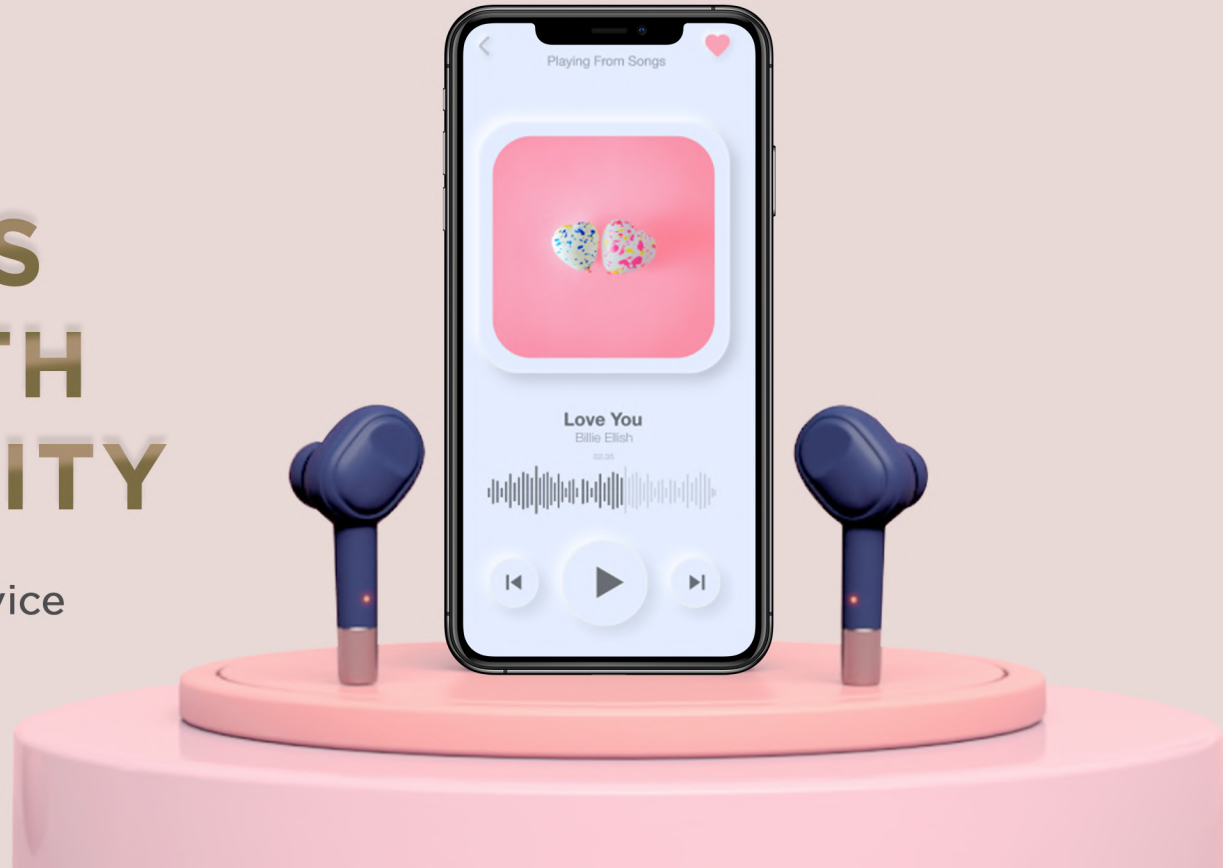

Cased in high grade rubber for durability & finished with a stylish bronze bottom.

INTEX

MADE FOR MUSIC LOVERS

Enjoy the highs, mids and lows with the best audio balance backed with 10mm dynamic drivers delivering unmatched bass

INTEX

BT v5.0

SEAMLESS BLUETOOTH CONNECTIVITY

Pairs faster with your device

INTEX

UP TO
12 HOURS
OF PLAYTIME

Music that lasts longer and pushes
you beyond limits

INTEX