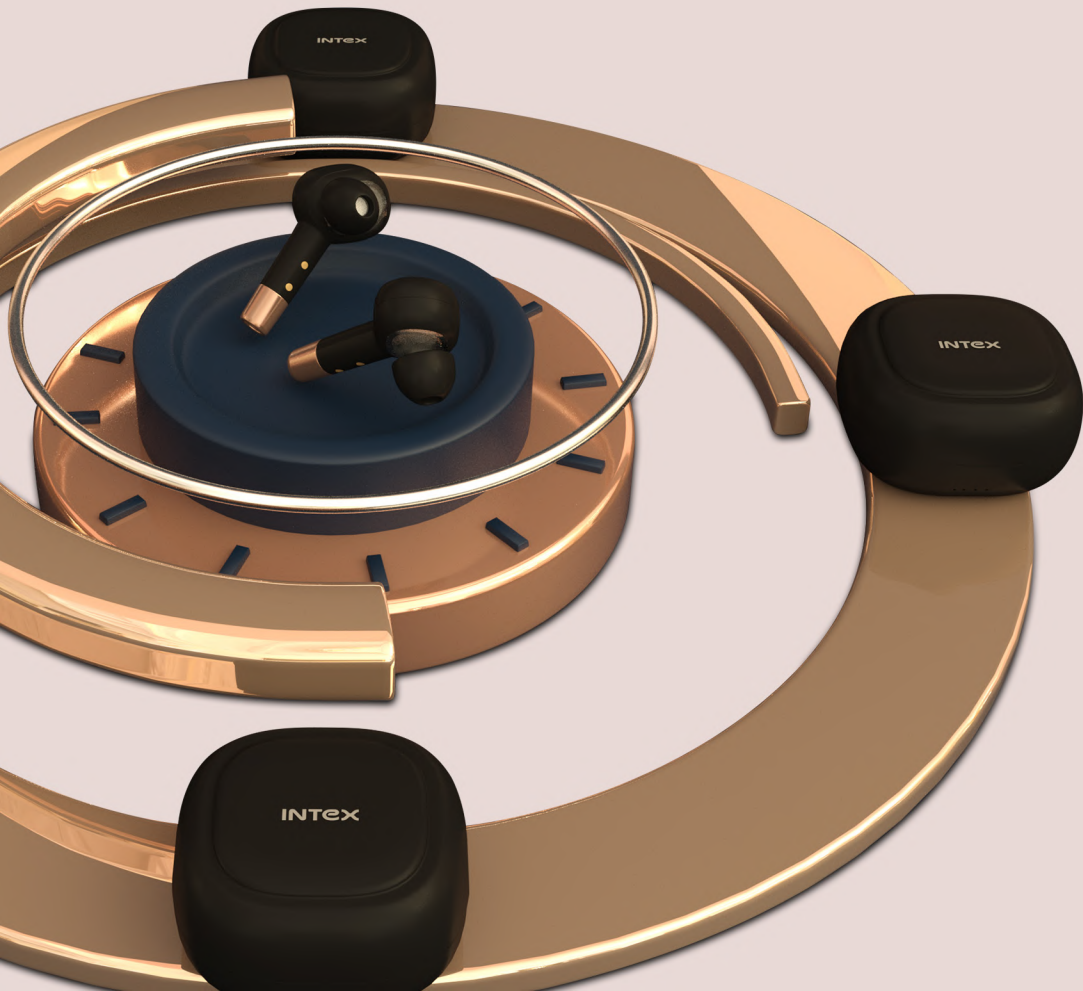

Cased in high grade rubber for durability & finished with a stylish bronze bottom.

INTEX

MADE FOR MUSIC LOVERS

Enjoy the highs, mids and lows with the best audio balance backed with 10mm dynamic drivers delivering unmatched bass

INTEX

BT v5.0

SEAMLESS BLUETOOTH CONNECTIVITY

Pairs faster with your device

INTEX

UP TO
12 HOURS
OF PLAYTIME

Music that lasts longer and pushes
you beyond limits

INTEX

JUST TAP TO CONTROL

INTEX

IPX4
Rating

WATER RESISTANT

Engineered to withstand sweat and splash

INTEX

CHOOSE YOUR ELEGANCE

CLASSIC BLACK | ELECTRIC BLUE

ELECTRIC BLUE | CLASSIC BLACK

Upto 12 Hours
Play Time

Dynamic Bass Boost
Driver

Water Resistant &
Sweat Proof

Fast Bluetooth
Pairing

*Depends on play volume

INTEX

THANK YOU