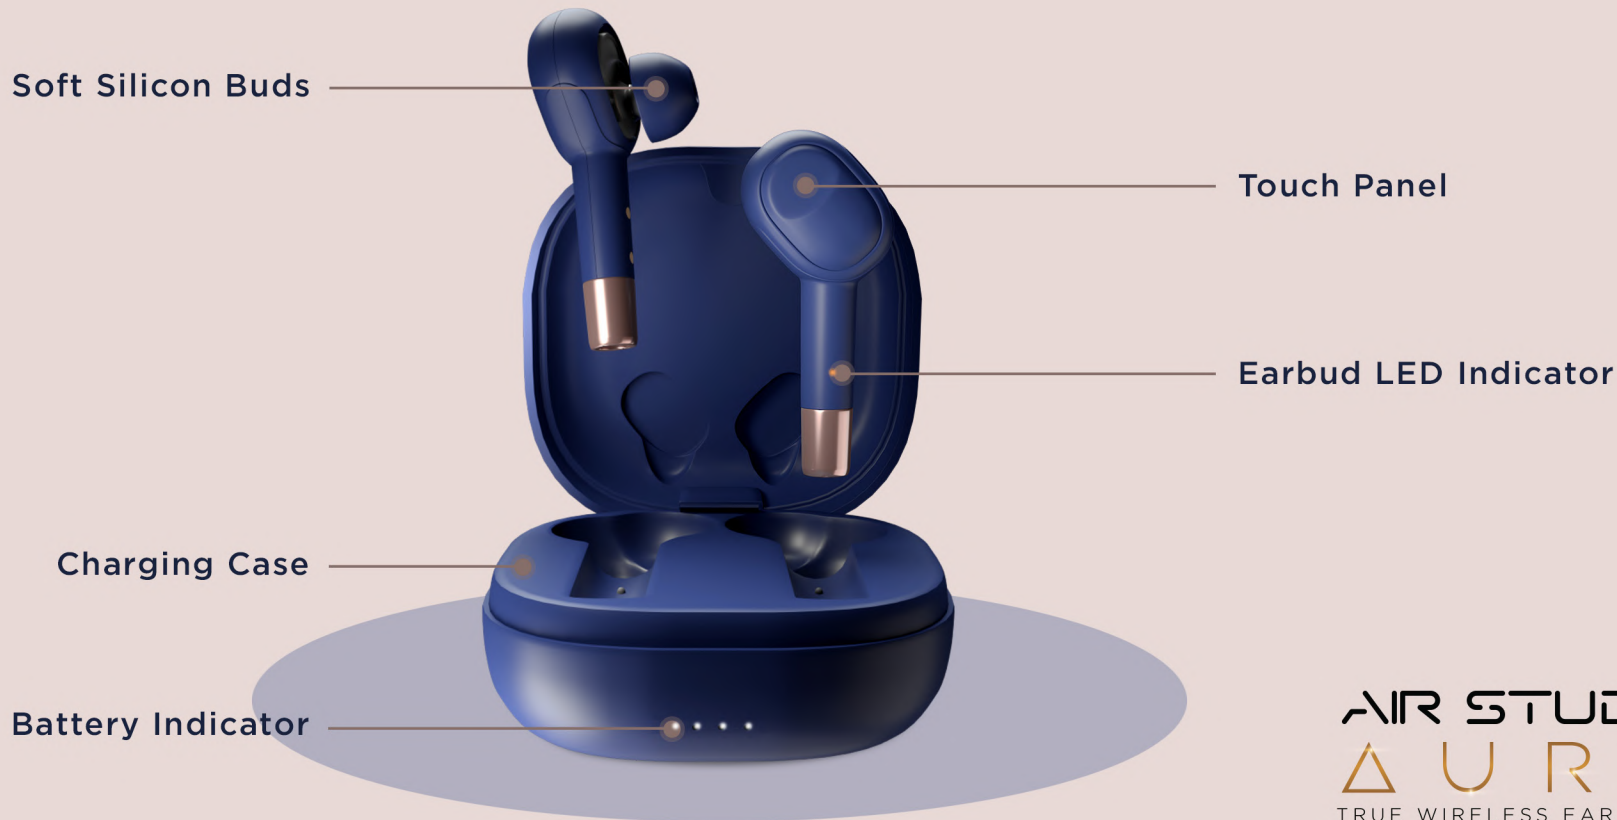

Cased in high grade rubber for durability & finished with a stylish bronze bottom.

INTEX

MADE FOR MUSIC LOVERS

Enjoy the highs, mids and lows with the best audio balance backed with 10mm dynamic drivers delivering unmatched bass

JUST TAP TO CONTROL

INTEX

IPX4
Rating

WATER RESISTANT

Engineered to withstand sweat and splash

INTEX

CHOOSE YOUR ELEGANCE

CLASSIC BLACK | ELECTRIC BLUE

PRODUCT SPECIFICATIONS

INTEX

AIR STUDS
AURA
TRUE WIRELESS EAR BUDS

INTEX

AIR STUDS AURA TRUE WIRELESS EAR BUDS

TECHNICAL SPECIFICATION

Bluetooth Version	v5.0
Water Resistance	IPX4
Support	A2DP/ HFP/ HSP/ AVRCP
Earphone Battery Capacity	40 mAh *2
Charging Case Battery Capacity	400 mAh
Speaker Impedance	32Ω ± 15%
Transmission Range	10 meter
Frequency	20Hz-20K Hz
Play Time (On Single Charge)	Upto 3 Hrs*
Play Time (with Charging Case)	Upto 12 Hrs*
Earphone Charging Time	1 Hr
Charging Case Charging Time	Up to 2 Hrs

ELECTRIC BLUE | CLASSIC BLACK

Upto 12 Hours
Play Time

Dynamic Bass Boost
Driver

Water Resistant &
Sweat Proof

Fast Bluetooth
Pairing

*Depends on play volume

INTEX

THANK YOU