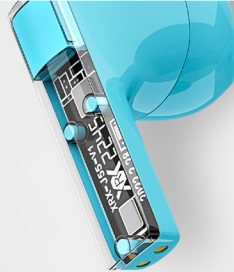

INTEX

INTRODUCING

AIR STUDS
CRYSTAL

TRUE WIRELESS EARBUDS

INTEX

ELIMINATE ALL
CHARGING WORRIES WITH

26

H O U R S *

INTEX

ELEGANT DESIGN

CRYSTALLINE DETAILING

INTEX

BLUETOOTH

V5.1 TECHNOLOGY

**UNINTERRUPTED AND
FLAWLESS AUDIO STREAMING**

An exploded view of a 13mm speaker driver. The components are shown in a disassembled state, revealing the internal structure. From top to bottom, there is a gold-colored tweeter with a radial grille, a larger gold-colored midrange driver with a similar grille, and a black circular base housing the voice coil and magnet assembly. The base is shown in a cutaway view, revealing the internal components. The entire assembly is set against a background of light gray diagonal lines.