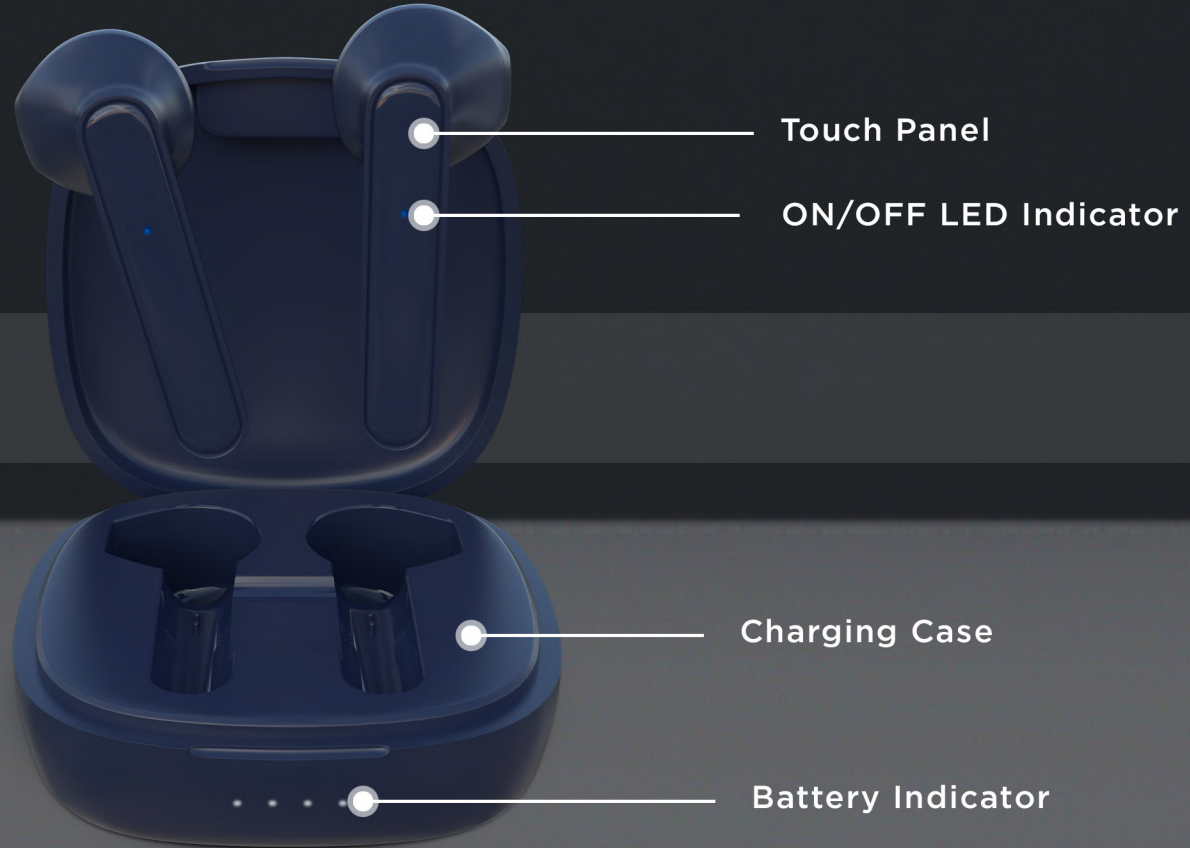

Coral Red

Cobalt Blue

Coal Black

Pearl White

PRODUCT
ANATOMY

TECHNICAL SPECIFICATION

Bluetooth version	V5.0
Water Resistance	IPX4
Support	A2DP/ HFP/ HSP/ AVRCP
Earphone battery capacity	30 mAh *2
Charging case battery capacity	300 mAh
Speaker impedance	32Ω ± 15%
Transmission Range	10 meter
Frequency	20Hz-20K Hz
Play time (on single charge)	Upto 2.5 Hrs*
Play time (with charging case)	Upto 10 Hrs*
Earphone charging time	1 Hr
Charging case charging time	Up to 2 Hrs