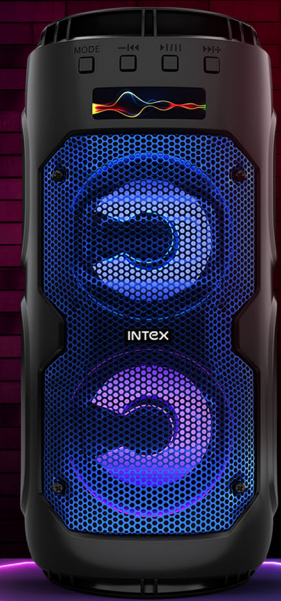

INTEX

INTRODUCING

**BEAST 1003**

PORTABLE BT SPEAKER

WITH MULTI COLOURED RGB LIGHTS

INTEX

**SUPERB BASS**  
WITH UNMATCHED SOUND

**12W**  
Sound Output

INTEX

MODERN LOOKS WITH  
HIGH END

**METALLIC MESH**

# MULTI COLOURED RGB DANCING DISPLAY LIGHTS

INTEX

**INTEX**

**TWS**  
**CONNECTIVITY**  
**DOUBLE UP YOUR MUSIC BY**  
**CONNECTING 2 SPEAKERS TOGETHER**

UP TO  
**8 HOURS**  
PLAYBACK TIME

**INTEX**

INTEX

# MOBILE PHONE HOLDER

INTEX