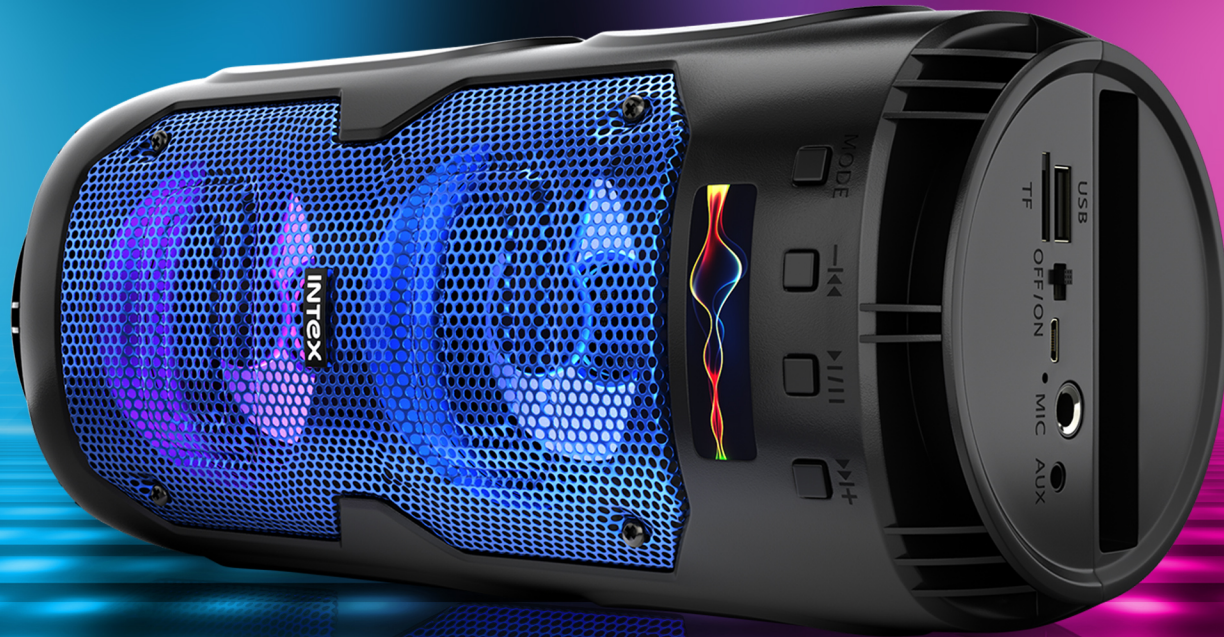

INTEX

INTRODUCING

**BEAST 1003**

PORTABLE BT SPEAKER

WITH MULTI COLOURED RGB LIGHTS

INTEX

**SUPERB BASS**  
WITH UNMATCHED SOUND

**12W**  
Sound Output

INTEX

MODERN LOOKS WITH  
HIGH END

**METALLIC MESH**

# MULTI COLOURED RGB DANCING DISPLAY LIGHTS

INTEX

**INTEX**

**TWS**  
**CONNECTIVITY**  
**DOUBLE UP YOUR MUSIC BY**  
**CONNECTING 2 SPEAKERS TOGETHER**

UP TO  
**8 HOURS**  
PLAYBACK TIME

**INTEX**

INTEX

## BEAST 1003 PORTABLE BT SPEAKER

- Bluetooth Version : v5.0
- Wireless Transmission Range: Upto 10M
- Output Power : 12W
- Frequency Response : 100Hz-20KHz
- Music Play Time : 8 Hours\*
- Charging Time : 1.5-2 Hours
- Speaker Drive Size: 3" x 2
- Box Size : 130 x 130 x 269 mm