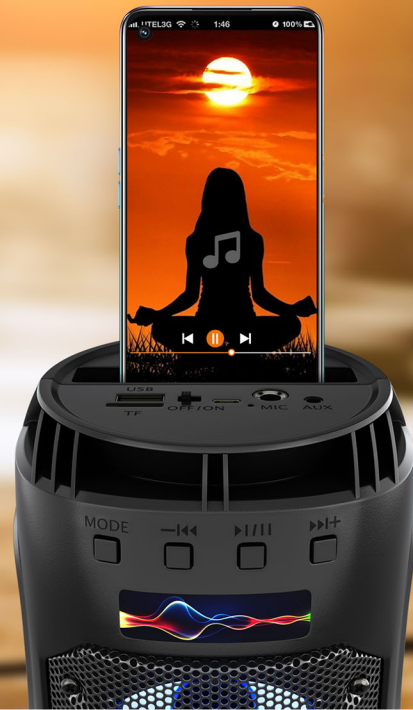

INTEX

MOBILE PHONE HOLDER