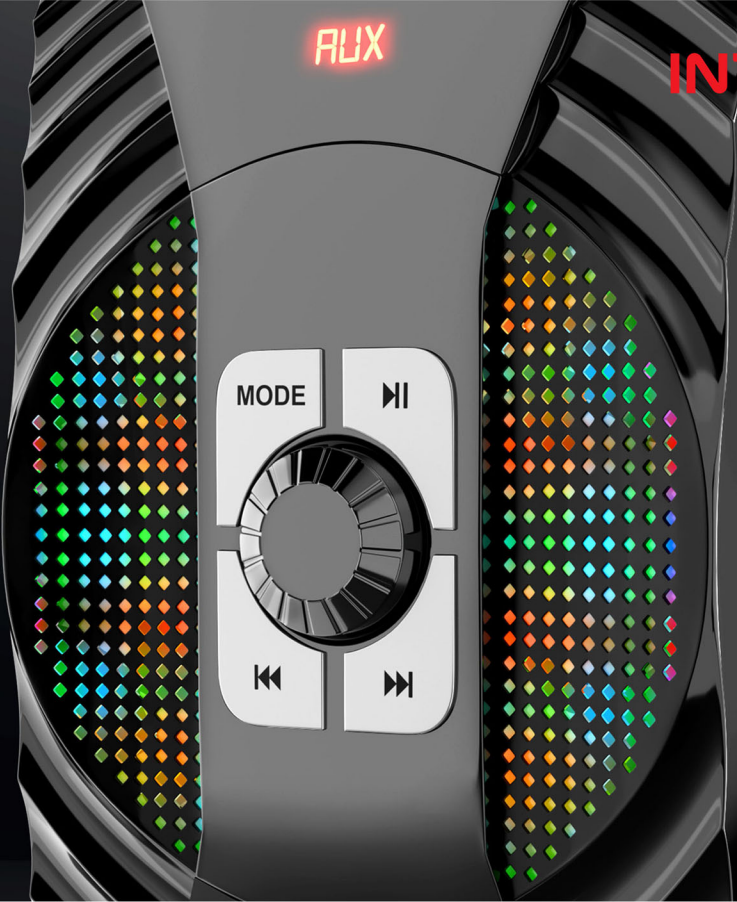

INTEX

INTRODUCING
DAZZLE FMUB
4.1 MULTIMEDIA SPEAKER

INTEX

SUPERIOR IN STYLE
HIGH GLOSS FINISH

INTEX

MULTI-COLOURED
DANCING DISPLAY
LIGHTS

INTEX

Experience Music, Movies & Entertainment
LIKE NEVER BEFORE

INTEX

AUX

ROTARY TYPE
VOLUME CONTROL

INTEX

FULLY FUNCTIONAL REMOTE CONTROL

INTEX

TECHNICAL SPECIFICATIONS :

1. High Gloss Modern Design
2. Power output : 78W (30W + 12W x 4)
3. Woofer : 13.3 cm (5.25")
4. Speaker : 7.62 cm (3" x 4)
5. Front decorative LED lights Display
6. Fully Functional Remote control
7. Rotary Type (Encoder) volume control
8. Input: AUX/FM/USB & BT