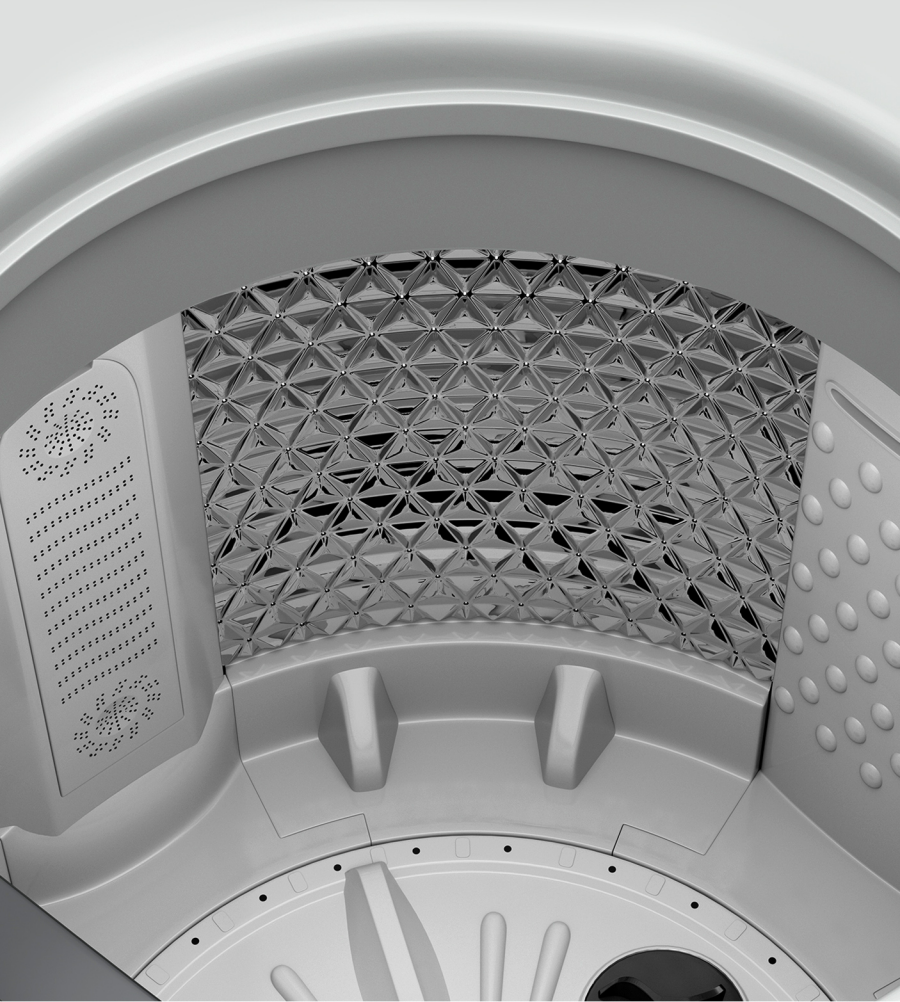

Program
Delay

Start
Pause

Power

INTEX

SLEEK & MODERN DESIGN

ELEVATE THE LOOK OF YOUR LAUNDRY AREA!

INTEX

DUAL MAGIC FILTER

FOR PRISTINE CLEAN CLOTHES!

INTEX

CHILD LOCK FOR SAFETY

SAFEGUARD YOUR LITTLE ONES WITH CHILD LOCK FUNCTION!

**Child Lock
Function**

INTEX

DIVE INTO INNOVATION

WATERFALL DESIGN DRUM FOR SUPREME CLEANING!