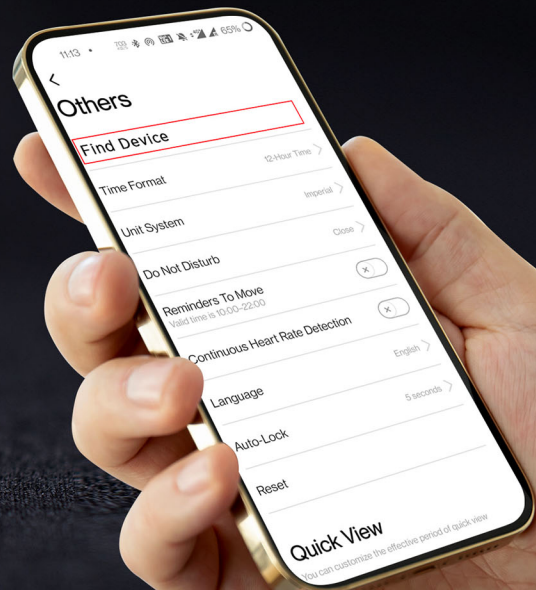

IP67
WATER RESISTANCE

INTEX

DISCOVER MORE FEATURES

The fitRist AppGallery for Watch brings together many apps for you to download and much more excitement for you to explore.

FIND YOUR WATCH EASILY

Connect to the App and Easily Search
your Misplaced Watch

INTEX

7
DAYS
BATTERY
LIFE

STAY CALM
AND KEEP MOVING
45 DAYS STANDBY

INTEX

CHARGING
45 DAYS STANDBY
CHARGE 2 HOURS

INTEX

REMOTE SHUTTER CAMERA

INTEX