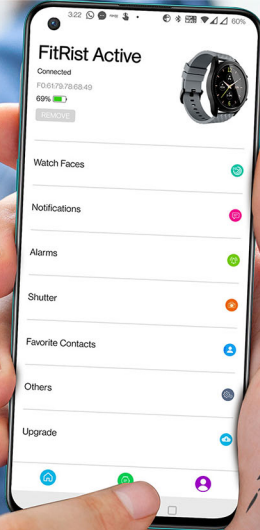

SpO₂ Mode

Distance Track

Pedometer

Sleep Monitor

Hydration Reminder

**HEALTH
TRACKER**

INTEX

ACTIVITY TRACKER

-  WALKING
-  RUNNING
-  CYCLING
-  SKIPPING
-  BADMINTON
-  BASKETBALL
-  FOOTBALL
-  SWIMMING

CUSTOMIZABLE WATCH FACES

200+ CLOUD FACES

INTEX

INTEX

STAY
STYLISH

SMART NOTIFICATIONS

INTEX

IP67
WATER RESISTANCE

INTEX

DISCOVER MORE FEATURES

The fitRist AppGallery for Watch brings together many apps for you to download and much more excitement for you to explore.

FIND YOUR WATCH EASILY

Connect to the App and Easily Search
your Misplaced Watch

EXCITING COLOUR OPTIONS

Choose from 3 exciting colours

- MILITARY GREEN
- CARBON BLACK
- SLATE GREY

INTEX

FLEXIBLE
FOR BETTER COMFORT

COMBINATION OF CLASS & INTELLIGENCE

INTEX

33 mm Full Touch
Round Display