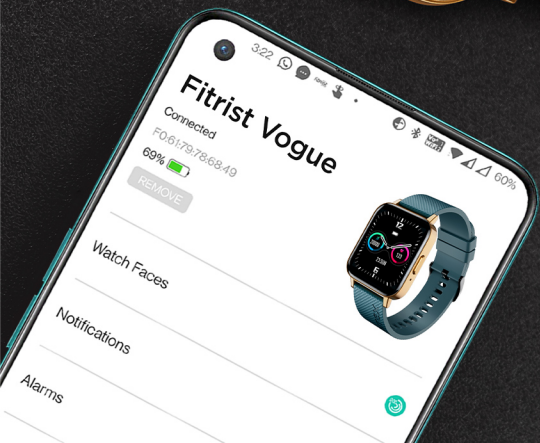

**FIND MY WATCH
FEATURE**

SMART NOTIFICATIONS TO STAY UPDATED

Notifications

I haven't seen you for...

Hello Dear how ru...
what time meet u
today

Hey brother, thave
you got time to discuss

INTEX

LET YOUR WATCH REFLECT
YOUR STYLE WITH

**CLASSY 200+
WATCH FACES**

INTEX

IP67

DUST & WATER RESISTANT

INTEX

**STAY CONNECTED & EXPLORE
OTHER AMAZING FEATURES**

with the

FitRist Active APP

**ELEGANCE AT ITS BEST WITH
3 COLOURS TO CHOOSE FROM**

DESERT GOLD

SAPPHIRE BLACK

TITANIUM SILVER

INTEX

Sedentary
Reminder

Weather
Updates

IP67 Dust &
Water Resistant

In-Built
AI Assistant

Royal Metal
Square Design

Menstrual
Cycle Reminder

13 Activity
Trackers

Dual Pairing
BT Calling Feature

VOGUSH FEATURES
TO STAY AHEAD

**SUPERIOR UNBOXING
EXPERIENCE!**

DESERT GOLD