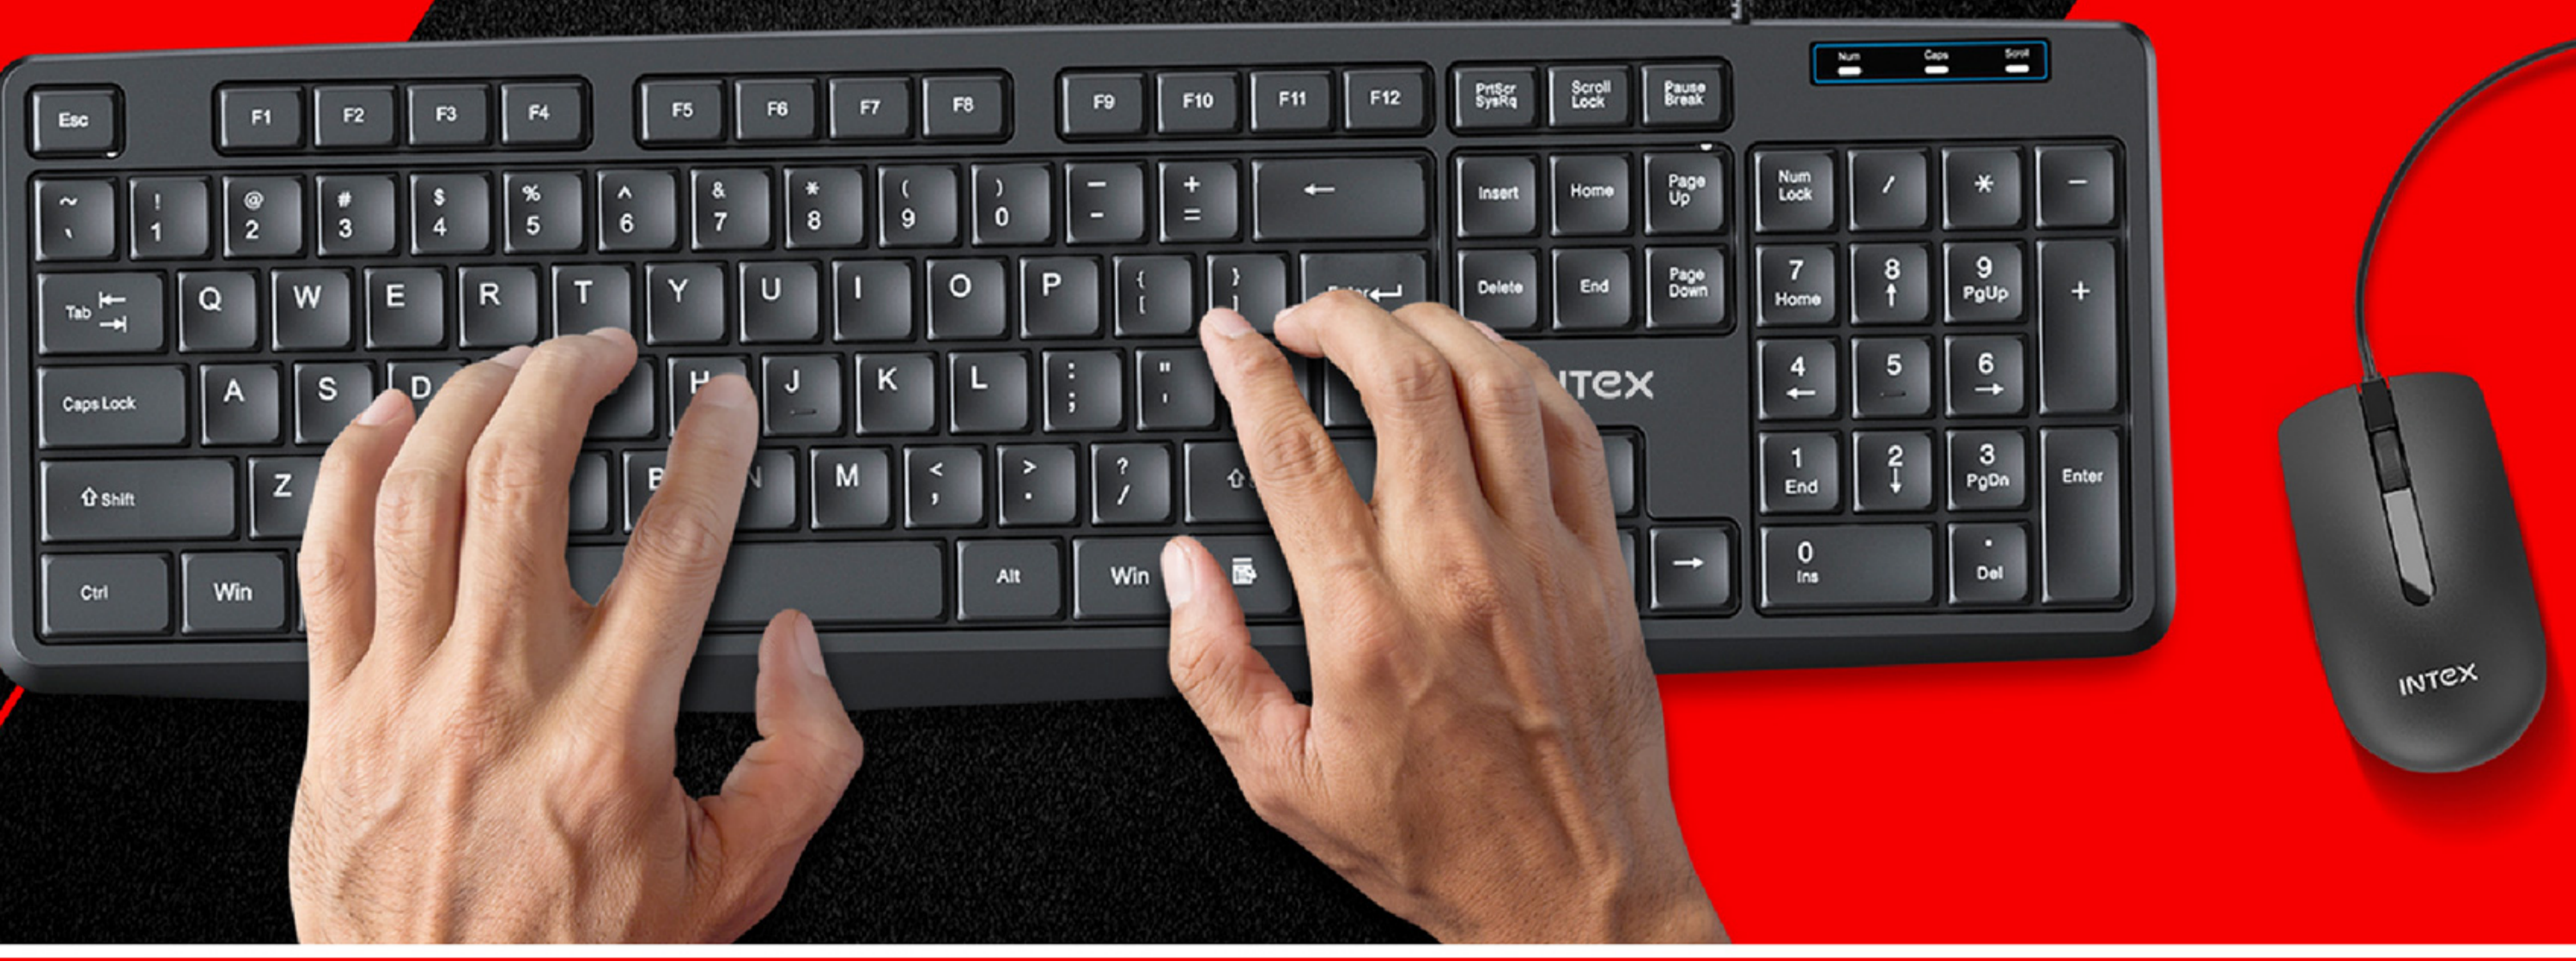

# GAME CHANGER CLASSY COMBO

## SPILL RESISTANT

SOFT KEY  
PRESSURE!

SMOOTH  
SCROLL!

## DESIGNED FOR COMFORT

Natural contours and shape allow the keyboard to sit in a comfortable position for your wrist and hands.

## CONTOURED COMFORT

A contoured shape designed for all-day comfort