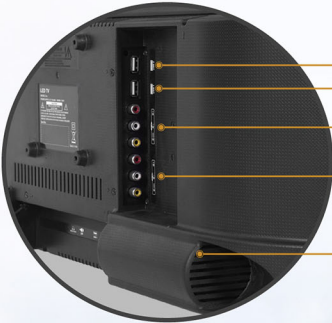

EDGE TO EDGE REALITY

Live the captivating reel life with the frameless LED TV and its detailed picture quality

**FRAMELESS
LED TV**

INTEX

SMART & SMOOTH PERFORMANCE

Backed with **ANDROID 9.0 (AOSP)** and storage of **1GB RAM, 8GB ROM** with OTA update for applications

INTEX

UNMATCHED SOUND

Powerful box Speakers of **10Wx2** with side firing to deliver better stereo sound

**SIDE FIRING
BOX SPEAKERS**

INTEX

EASY SCREEN **MIRRORING**

One tap to launch your phone on the big screen
for an immersive gaming & viewing experience

STAY ENTERTAINED

with wide range of streaming apps

CONNECTIVITY

- USB 1
- USB 2
- AV 1
- AV 2

→ SIDE FIRING
BOX SPEAKER

- LAN (ETHERNET)
- HDMI 1
- HDMI ARC

→ DIGITAL
AUDIO OUT

→ HEADPHONE

LED-SHF3265 | 80 cm (32)

(ANDROID SMART TV)
(AOSP)

- Picture Quality : HD Ready Display, 1366 x 768 Resolution
- Sound : Supreme Stereo Side Firing Box Speaker
- Connectivity : 2 HDMI Terminals, 2 USB Terminals,
2 AV Input, Built in Wi-Fi, Wi-Fi Direct,
1 Ethernet Port
- Processor : A53*4/ 1.45GHz
Mali-G3IMP2
1 GB RAM, 8 GB storage
- Operating System : ANDROID 9.0 (AOSP)
- Typical Brightness : 300 Nits
- Power Supply : 100-240V