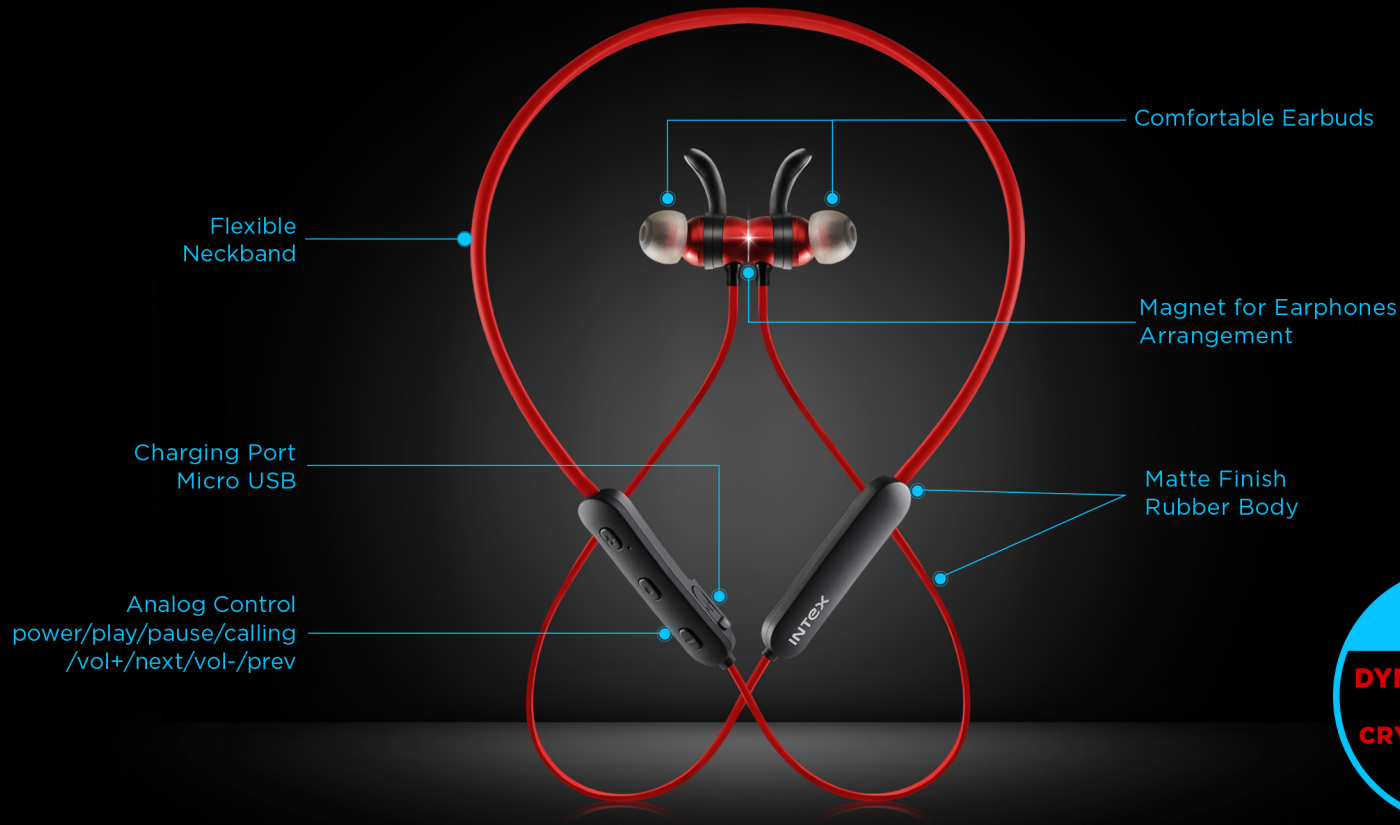

**INTEX**

INTRODUCING  
THE BOSS OF ALL BASS

**BT MUSIQUE BASS**  
WIRELESS EARPHONES

**INTEX**

THE UNRIVALLED BASS LEADER

Most Solid Bass Balance Ever!!

# SOUND BASS SPECIALITY

**INTEX**

SUPREME SWEAT PROOF FEATURE  
Go on & sweat it out fearlessly!!

INTEX

SWEAT PROOF

# YOUR TRAVEL MATE

Ultra light weight & superb battery life

INTEX

UP TO 8 HRS.  
MUSIC TIME

INTEX

IRRESISTIBILITY  
SLEEK & STYLISH

PREMIUM LOOKS

**Available In:**  
Bold Black & Hot Red

## **ANALOG CONTROLS** EASY TO USE

**Power (On/Off) & Bluetooth Pairing  
LED Indicator**  
(At the back side of the control box)

**Short Press:**  
Call Receive/Call End/  
Call Reject/Call Waiting

**Single Press:**  
Play/Pause