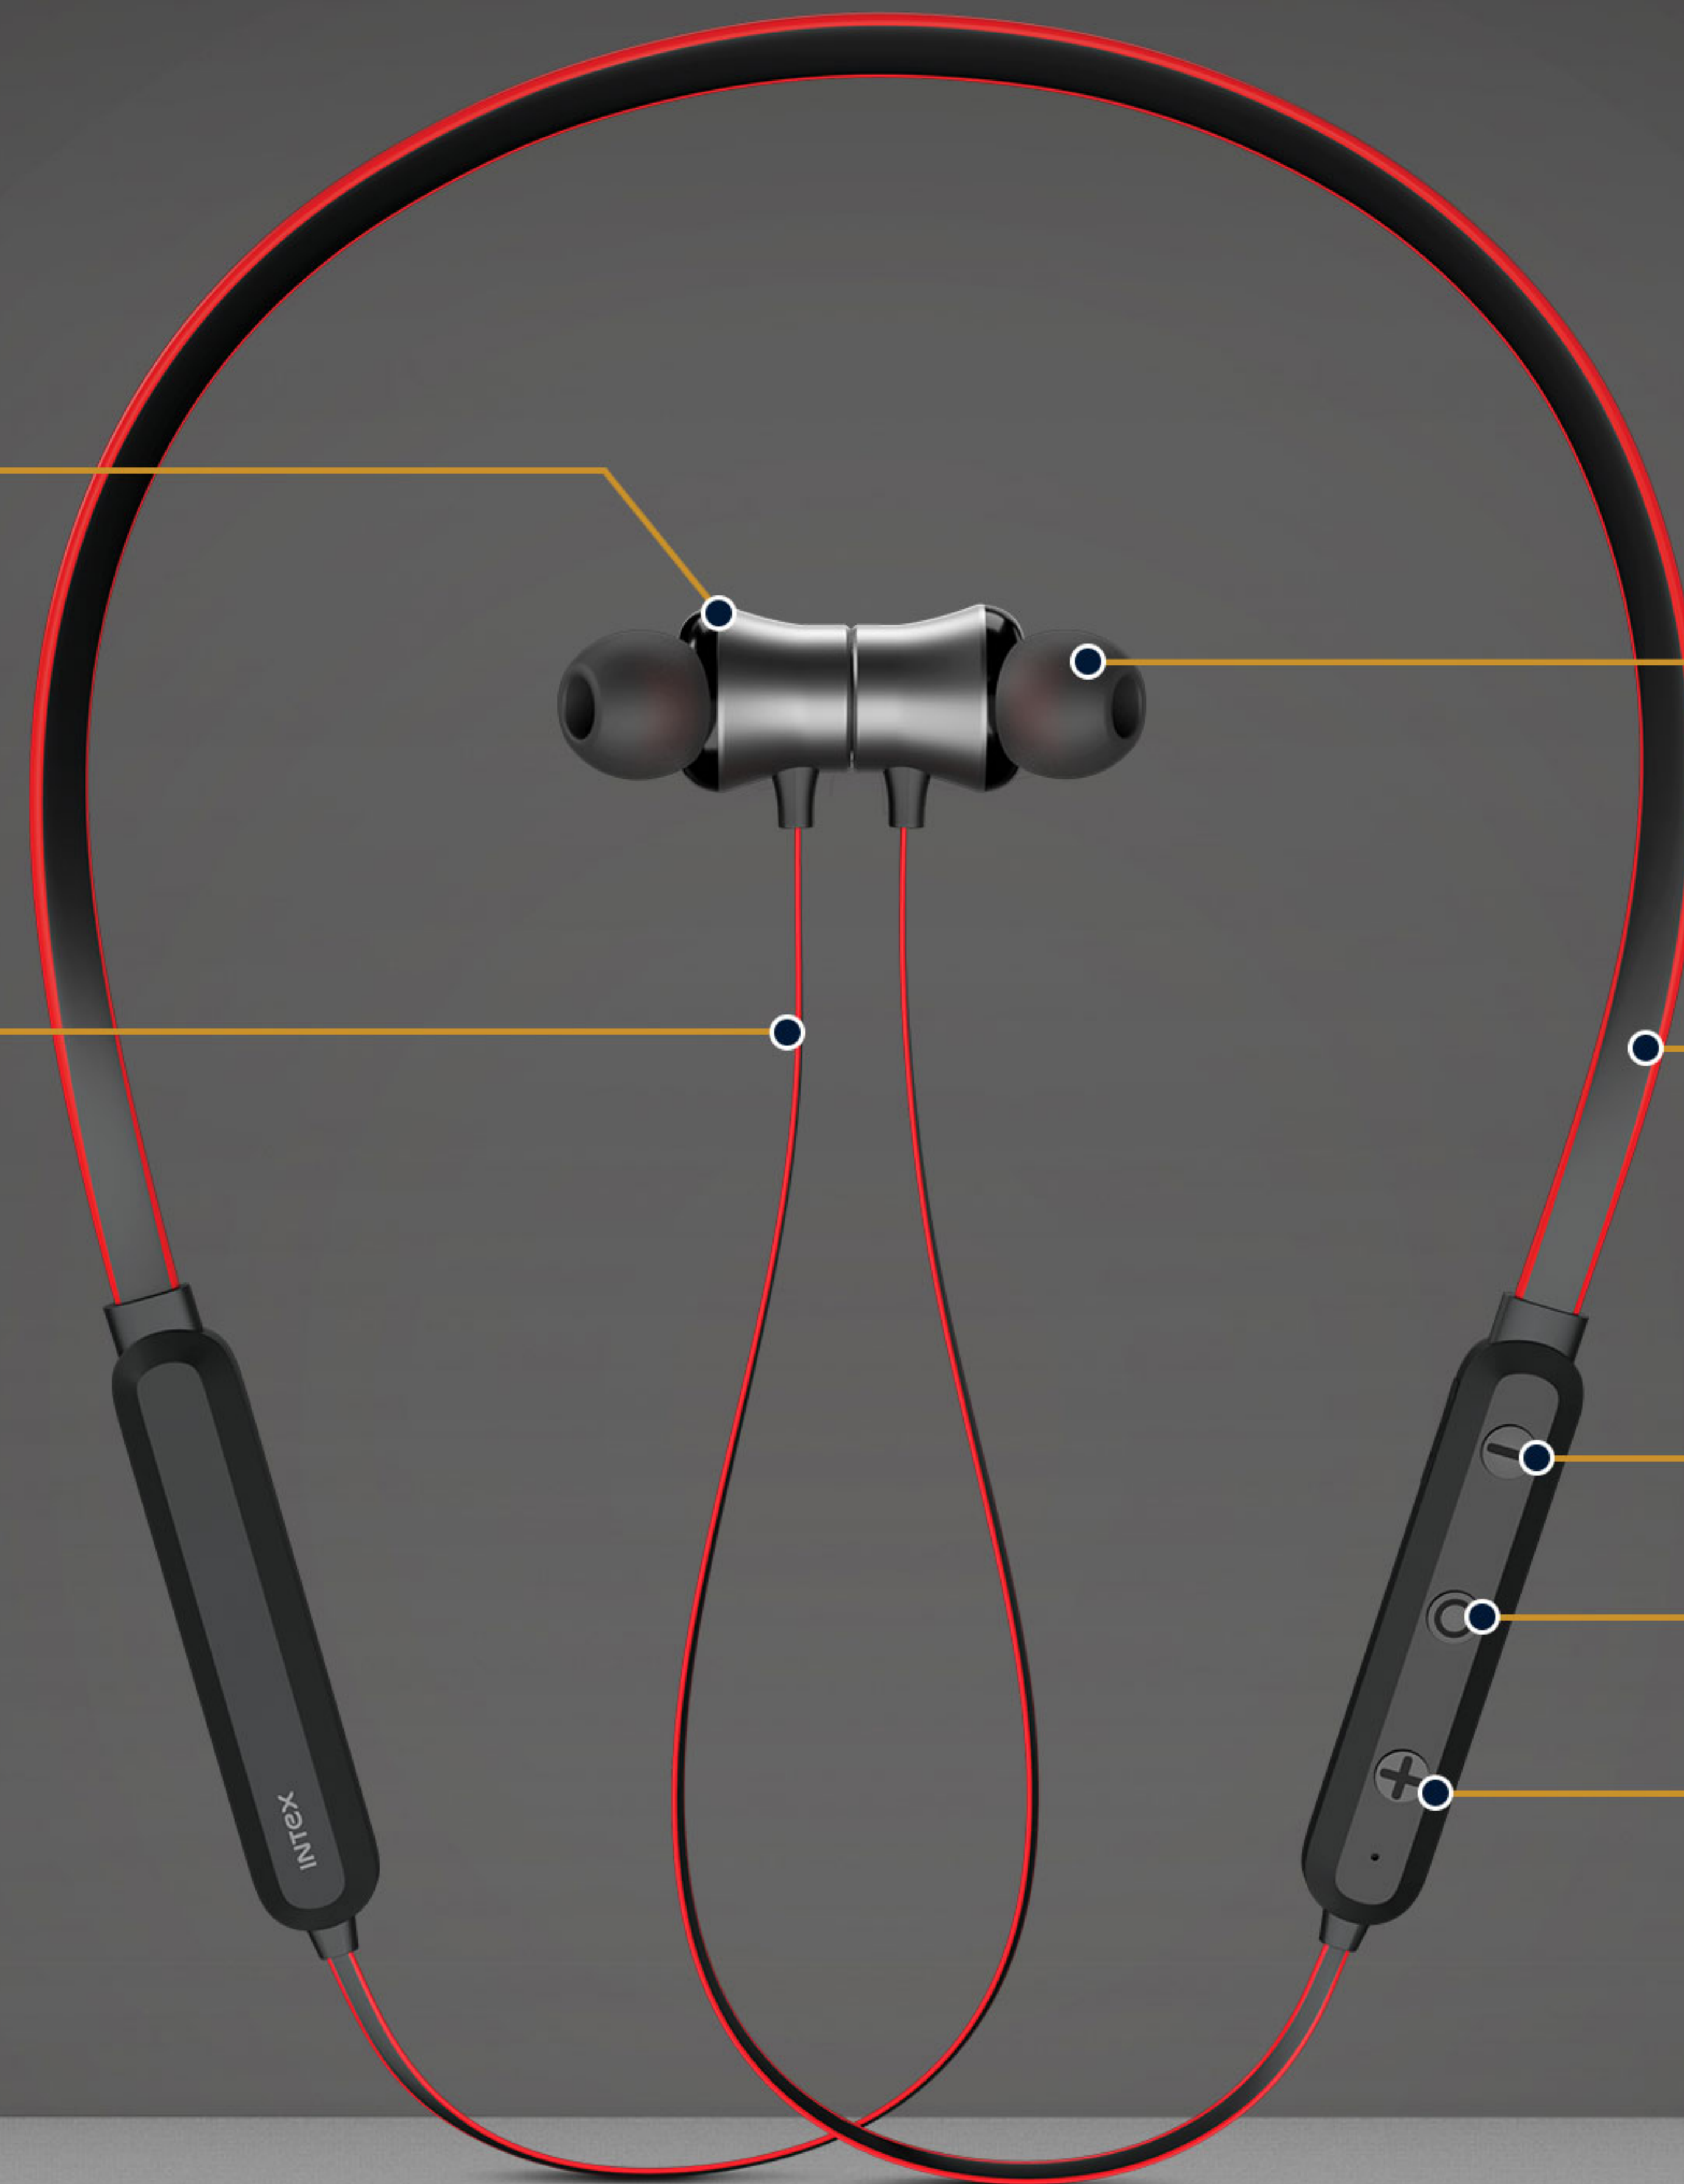

Powerful 10mm Sound Driver

Soft Silicone Earbuds

Tangle Free Wire

Soft Rubber Collar Design

Magnetic  
Clipper Buds

Volume (-) Control Button

Call Receiver & Power Button

Volume (+) Control Button