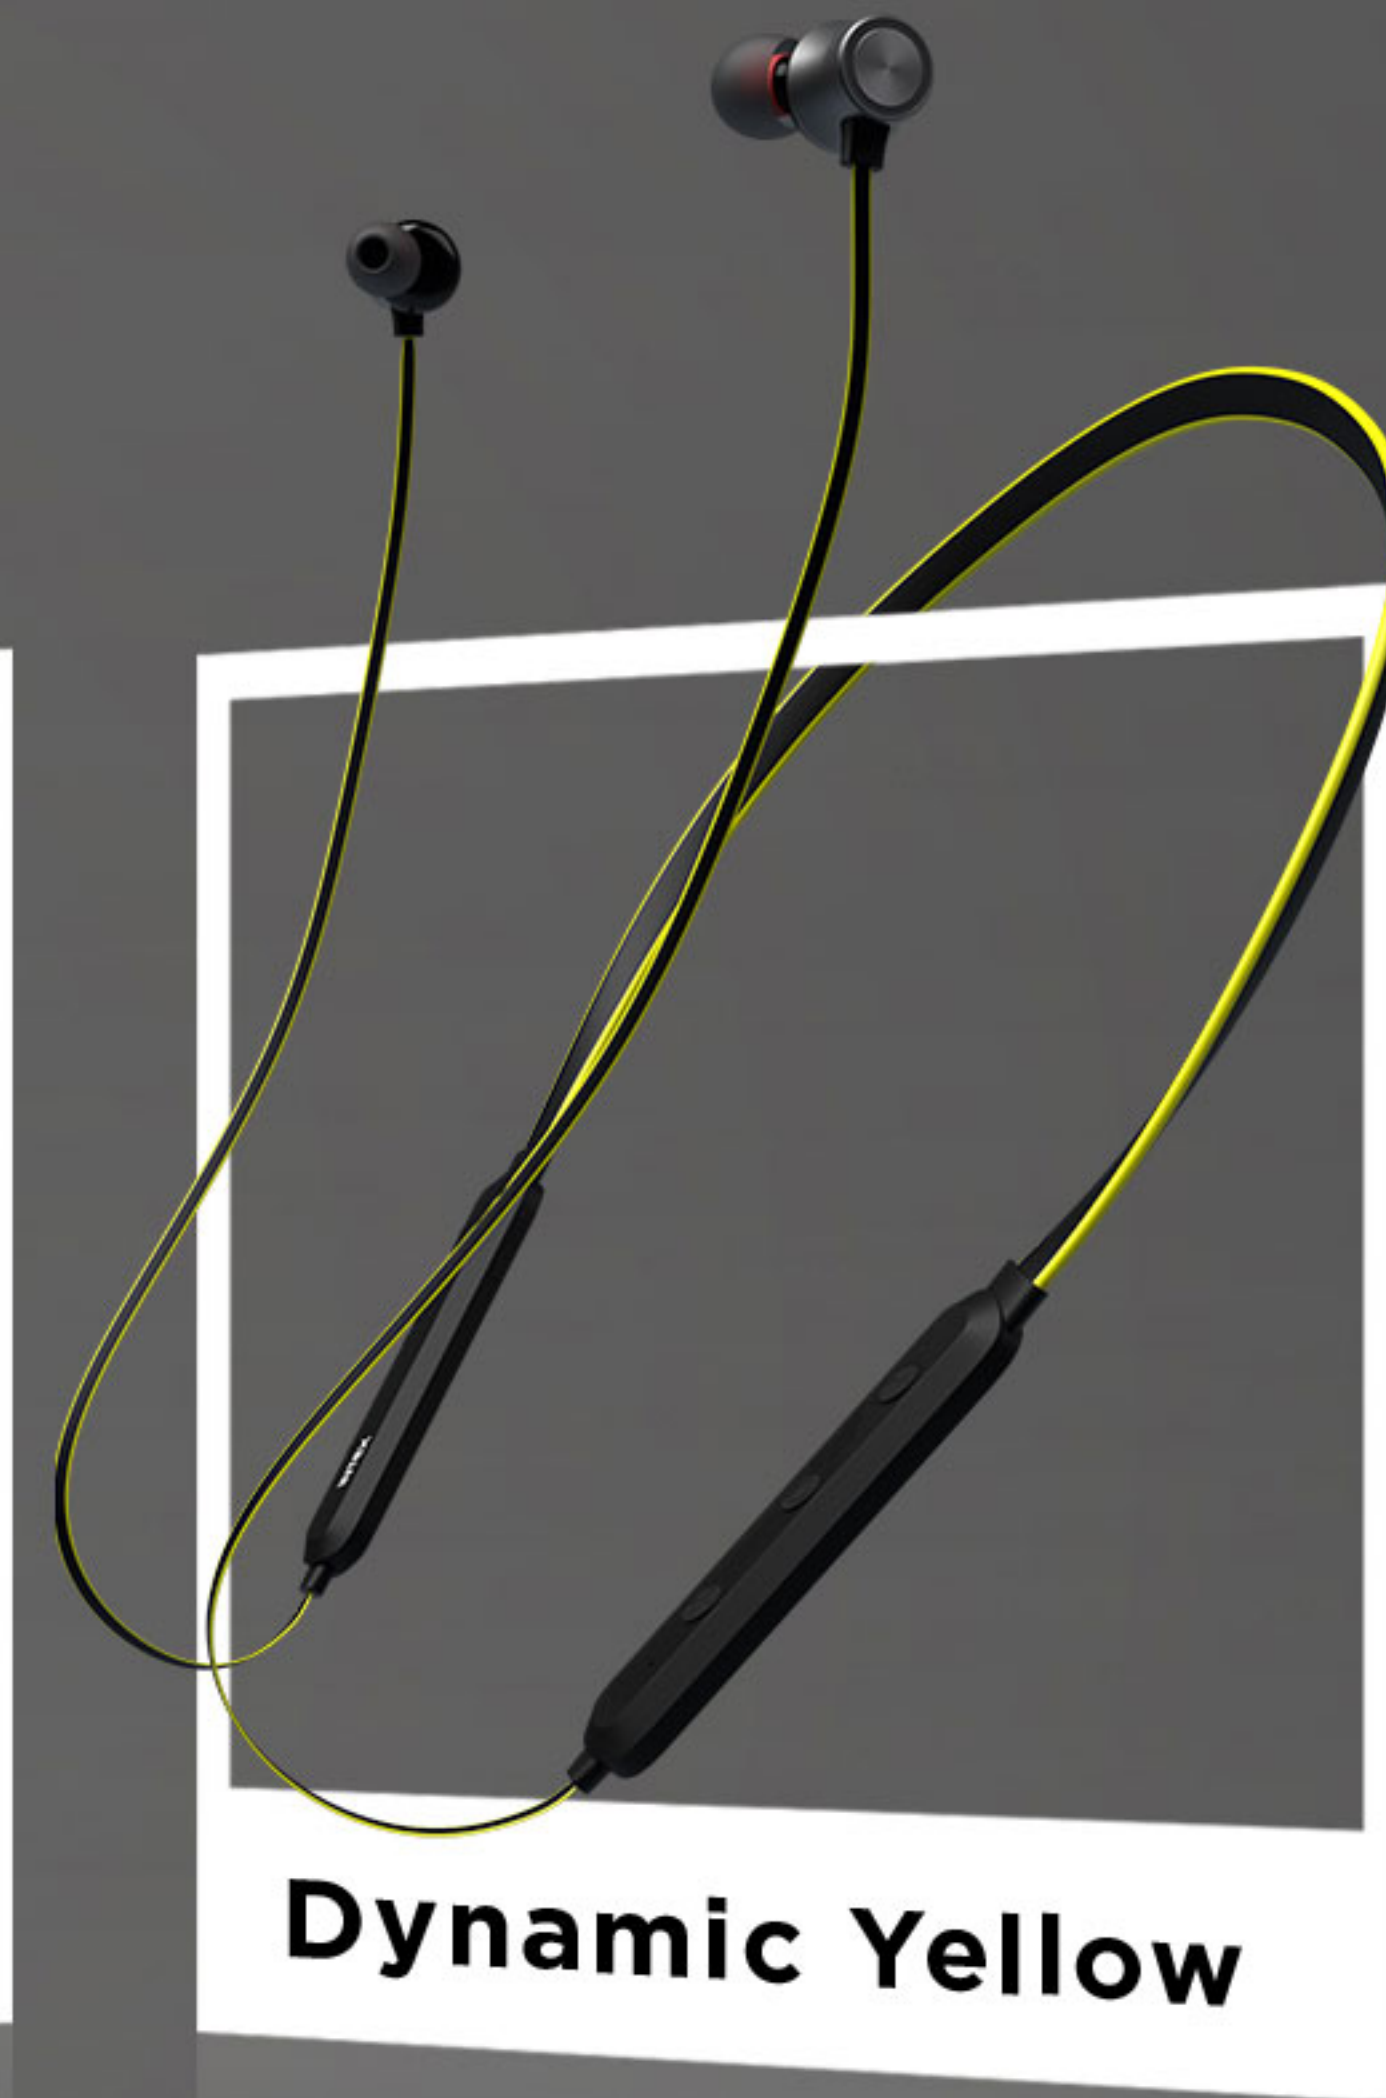

Dynamic Yellow