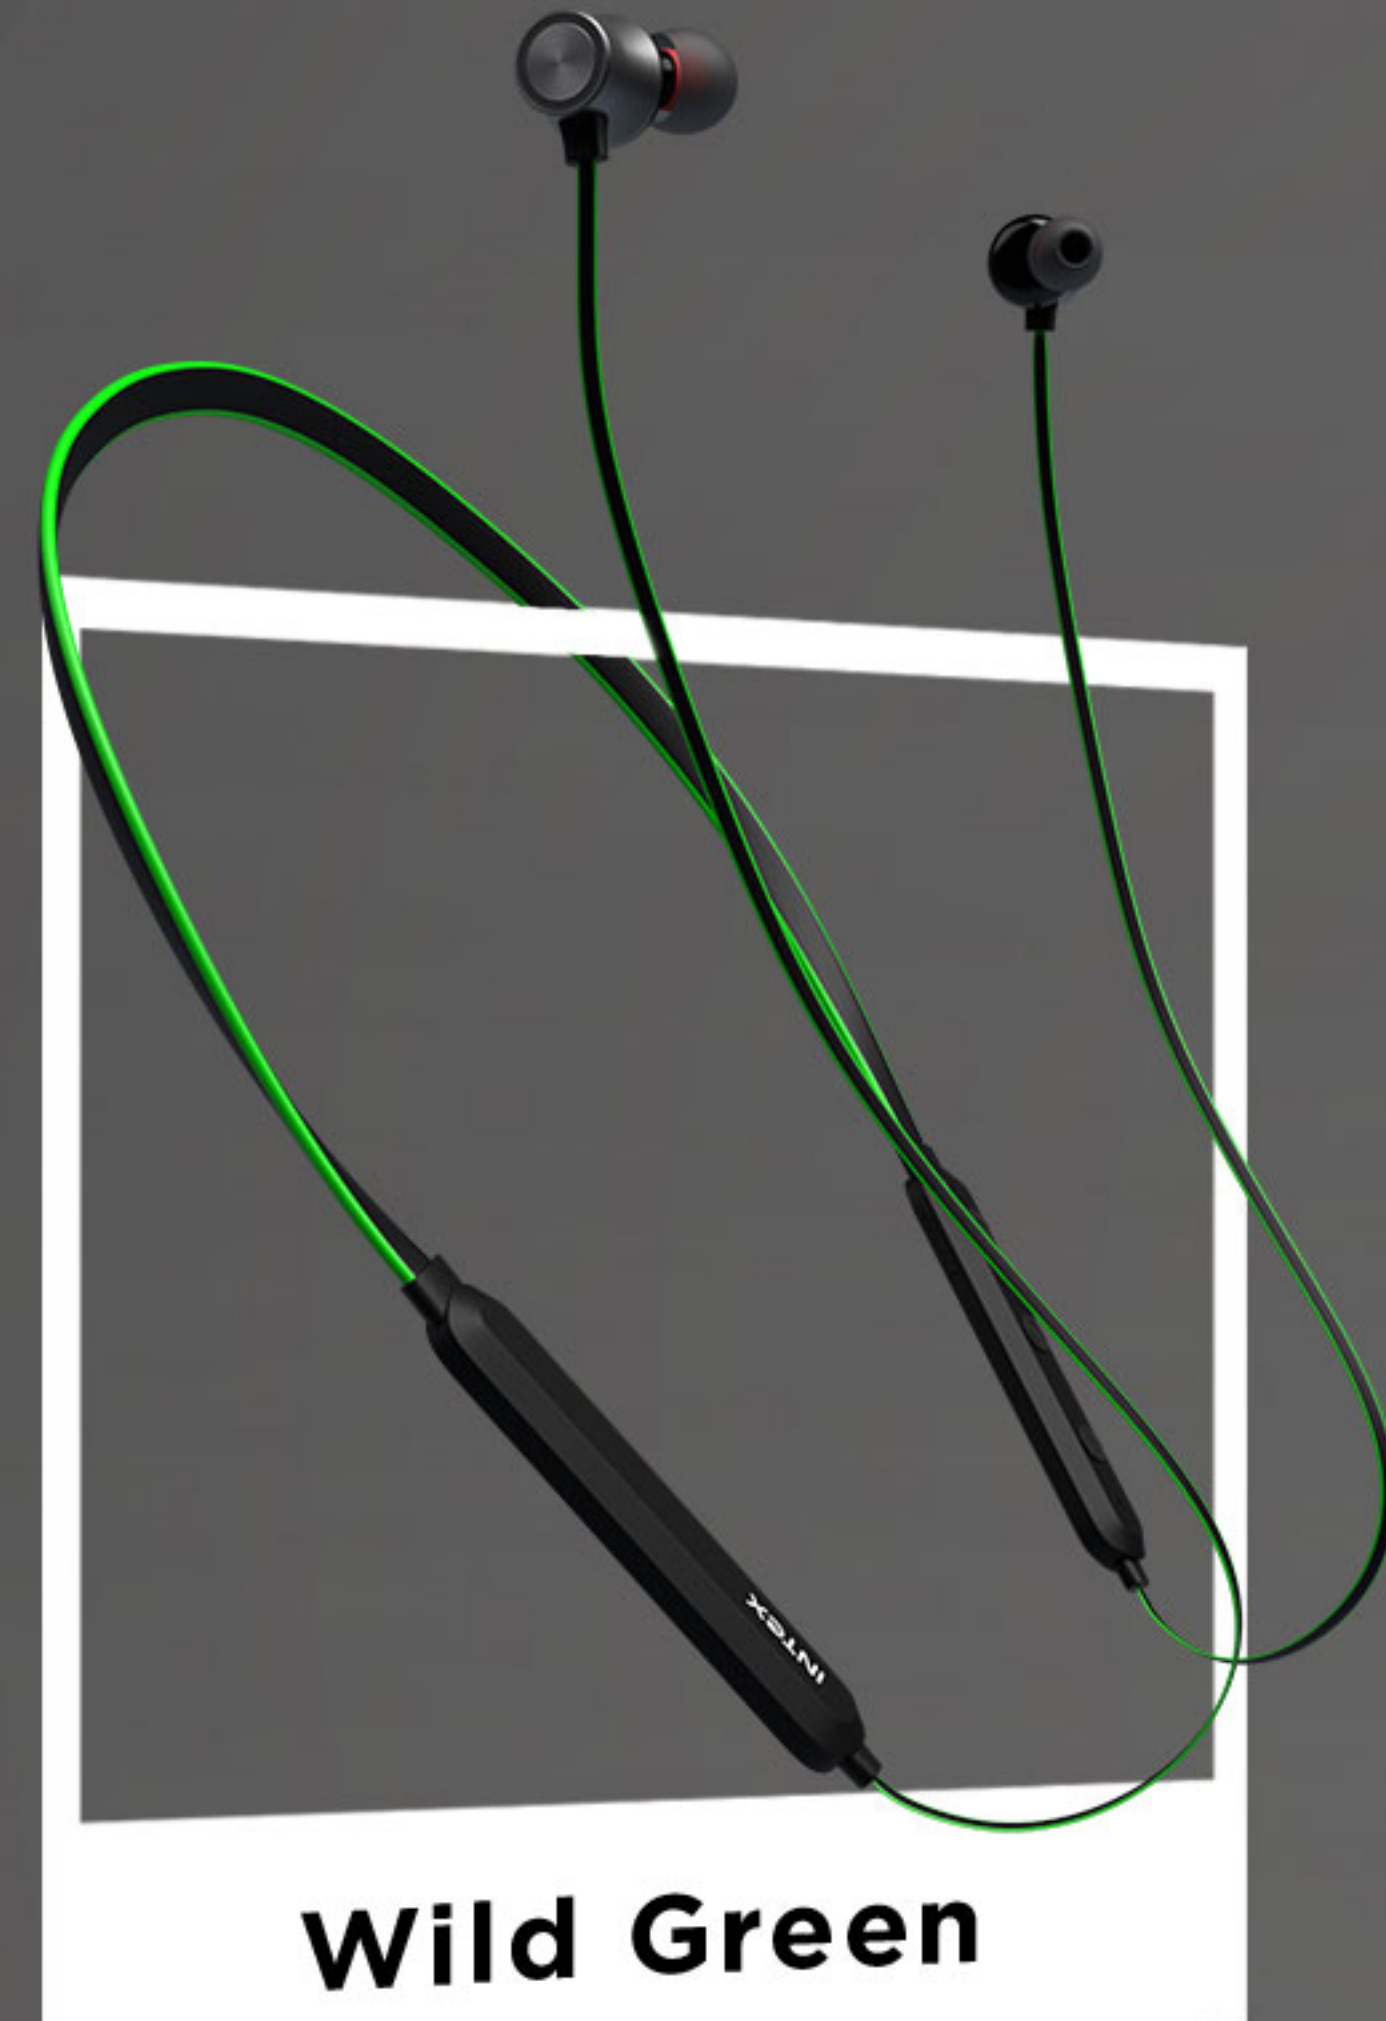

INTEX

PICK YOUR TONE

Wild Green