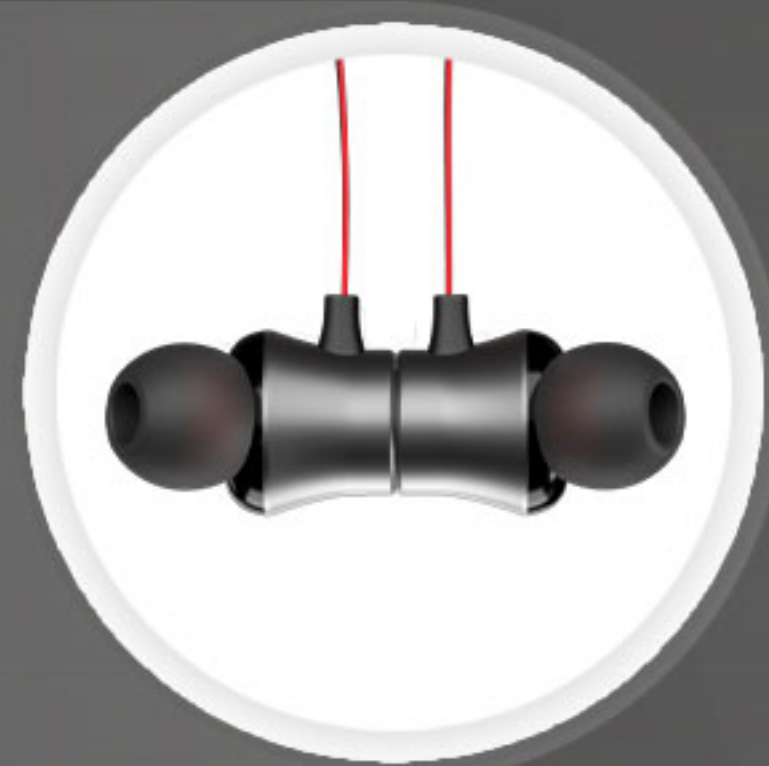

# LOOKS SO STYLISH

premium metallic sound chamber with a  
flexible and stylish collar design  
made to turn heads

**INTEX**

# PICK YOUR TONE

**Sonic Blue**

**Wild Green**

**Scarlet Red**

**Dynamic Yellow**

**Mirror Black**

**BT MUSIQUE ENVY**  
WIRELESS EARPHONES  
FUNCTIONALITY

**INTEX**

Powerful 10mm Sound Driver

Soft Silicone Earbuds

Tangle Free Wire

Soft Rubber Collar Design

Magnetic  
Clipper Buds

Volume (-) Control Button

Call Receiver & Power Button

Volume (+) Control Button