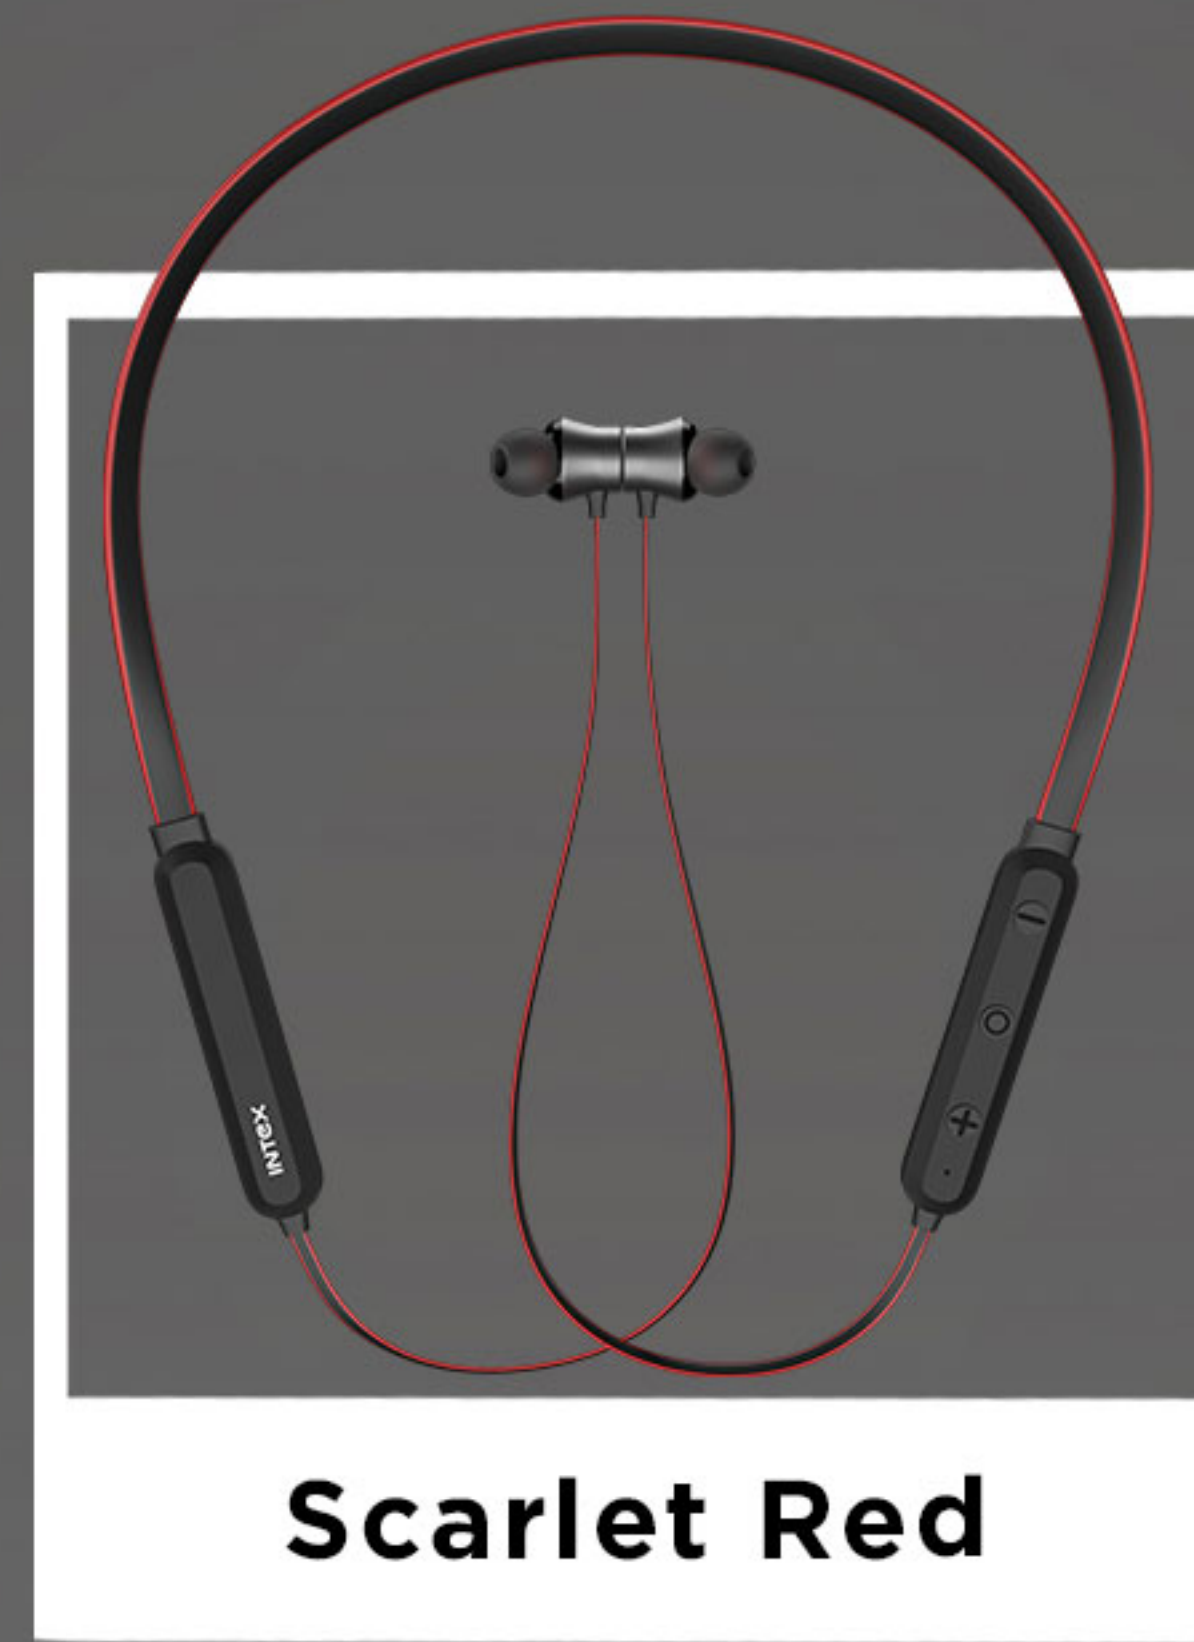

Scarlet Red