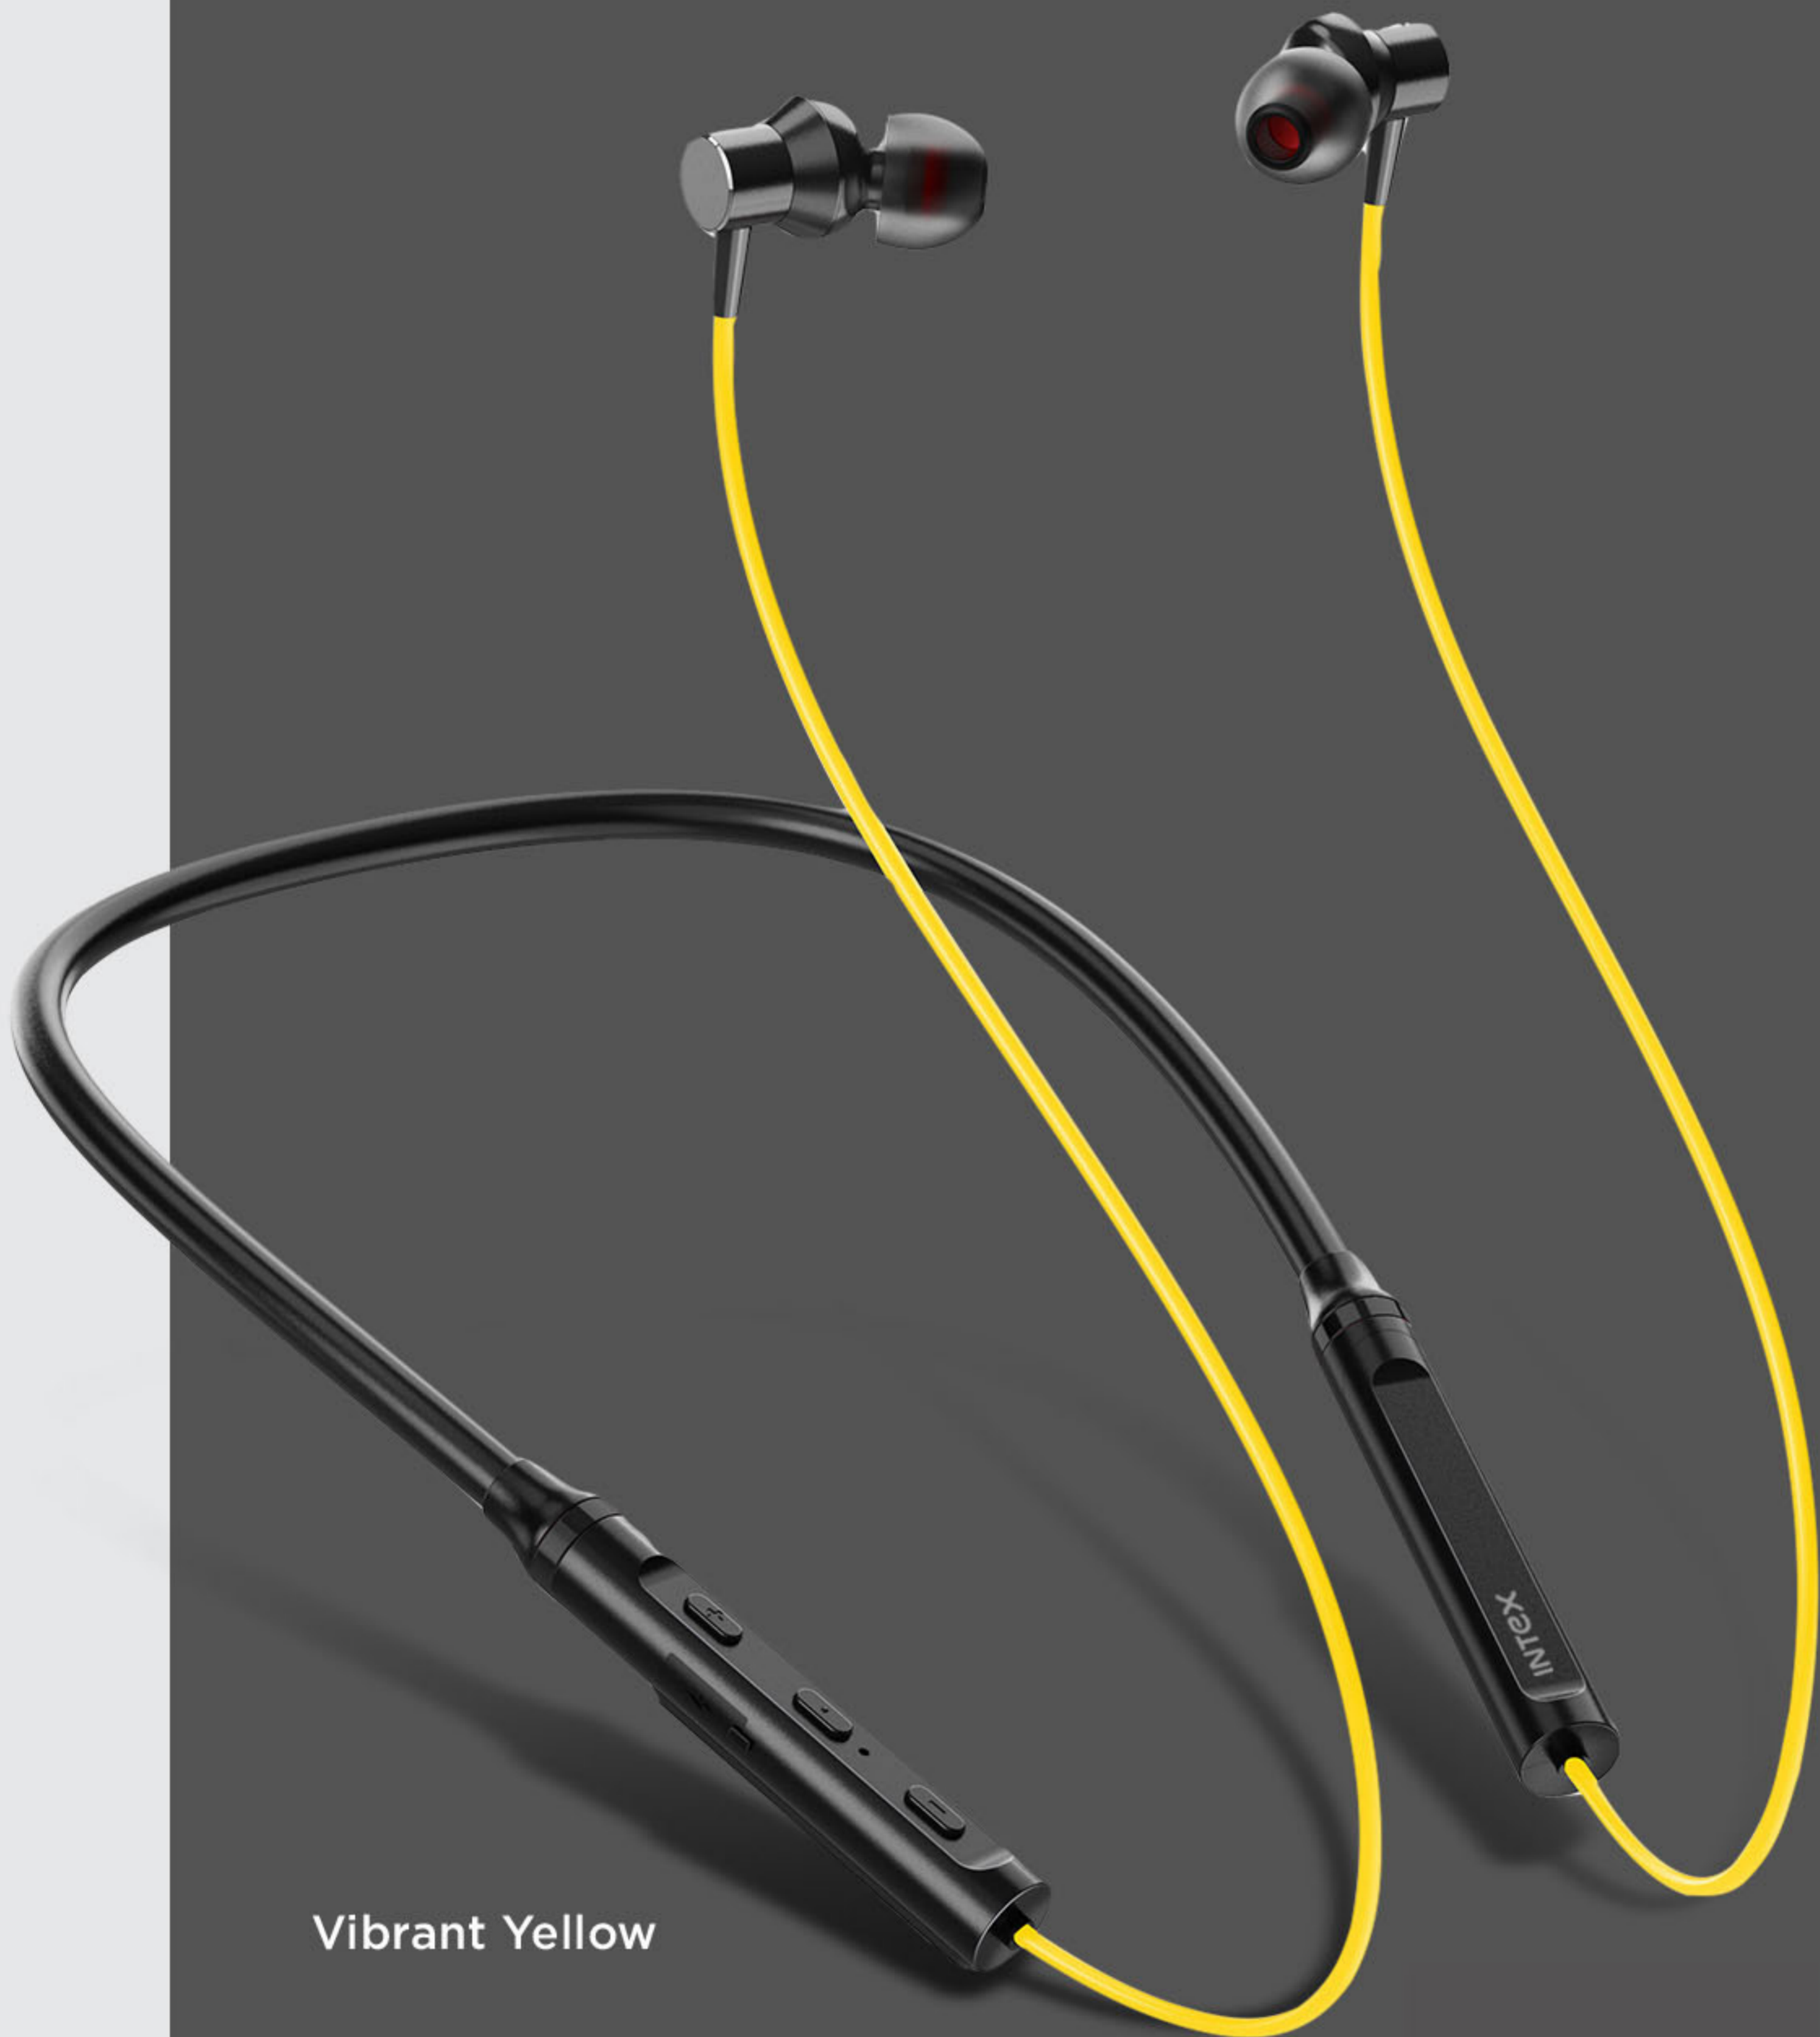

- Intuitive Music Controls with AI Assistant
- Highly Flexible, it can bend at your will
- -42dB Highly Sensitive MIC so that your Calling experience is wonderful
- Feather Light Neckband of only 25gm Weight
- Matte Finish Ergonomic Design for a Snuggly Fit