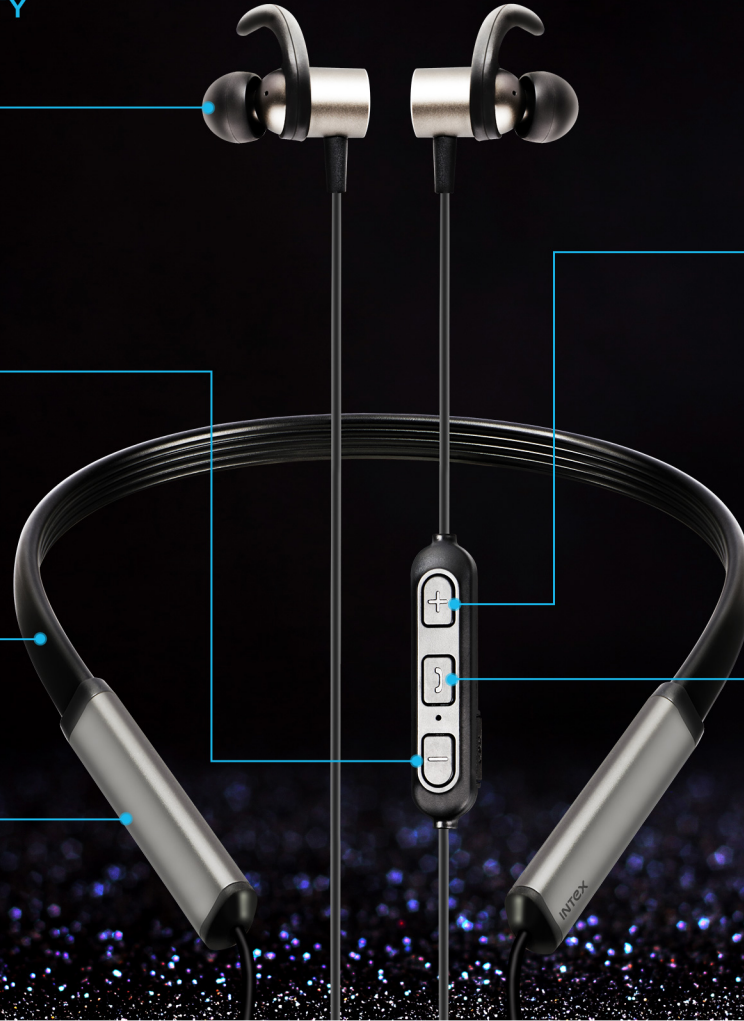

TRANSFORM YOUR MUSIC
WITH
BOOSTED BASS EFFECT

MUSIQUE POWER FUNCTIONALITY

INTEX

Comfortable Earbuds

Short Press: to increase volume.
Long Press: to play next track.

Short Press: To decrease volume.
Long Press: To play previous track.

Long Press for 6 Second:
First 'Power On'
Second 'Bluetooth Pairing'

Flexible Neckband

Short Press:
Call Receive/Call End.

Press & Hold for 2 Second :
Call Rejection.

Matte Finish Rubber body

Short Press:
Call Waiting-move from the active call to the one in waiting, while the current one gets disconnected.

Long Press for 3 Second:
Power Off.

INTEX

MUSIQUE POWER WIRELESS EARPHONES

Stylish Design with
Premium Looks

Mega Powerful
Battery

Upto 24 hours
Play time

HD Sound Clarity
with Extra Bass

Wireless Calling

FEATURES :

- Extended Battery up to 24 hours play time
- HD Sound Clarity with Extra bass
- Compatible Devices : iOS and Android
- Stylish Design with Premium Look
- Simplified Analog Control

INTEX

THANK YOU