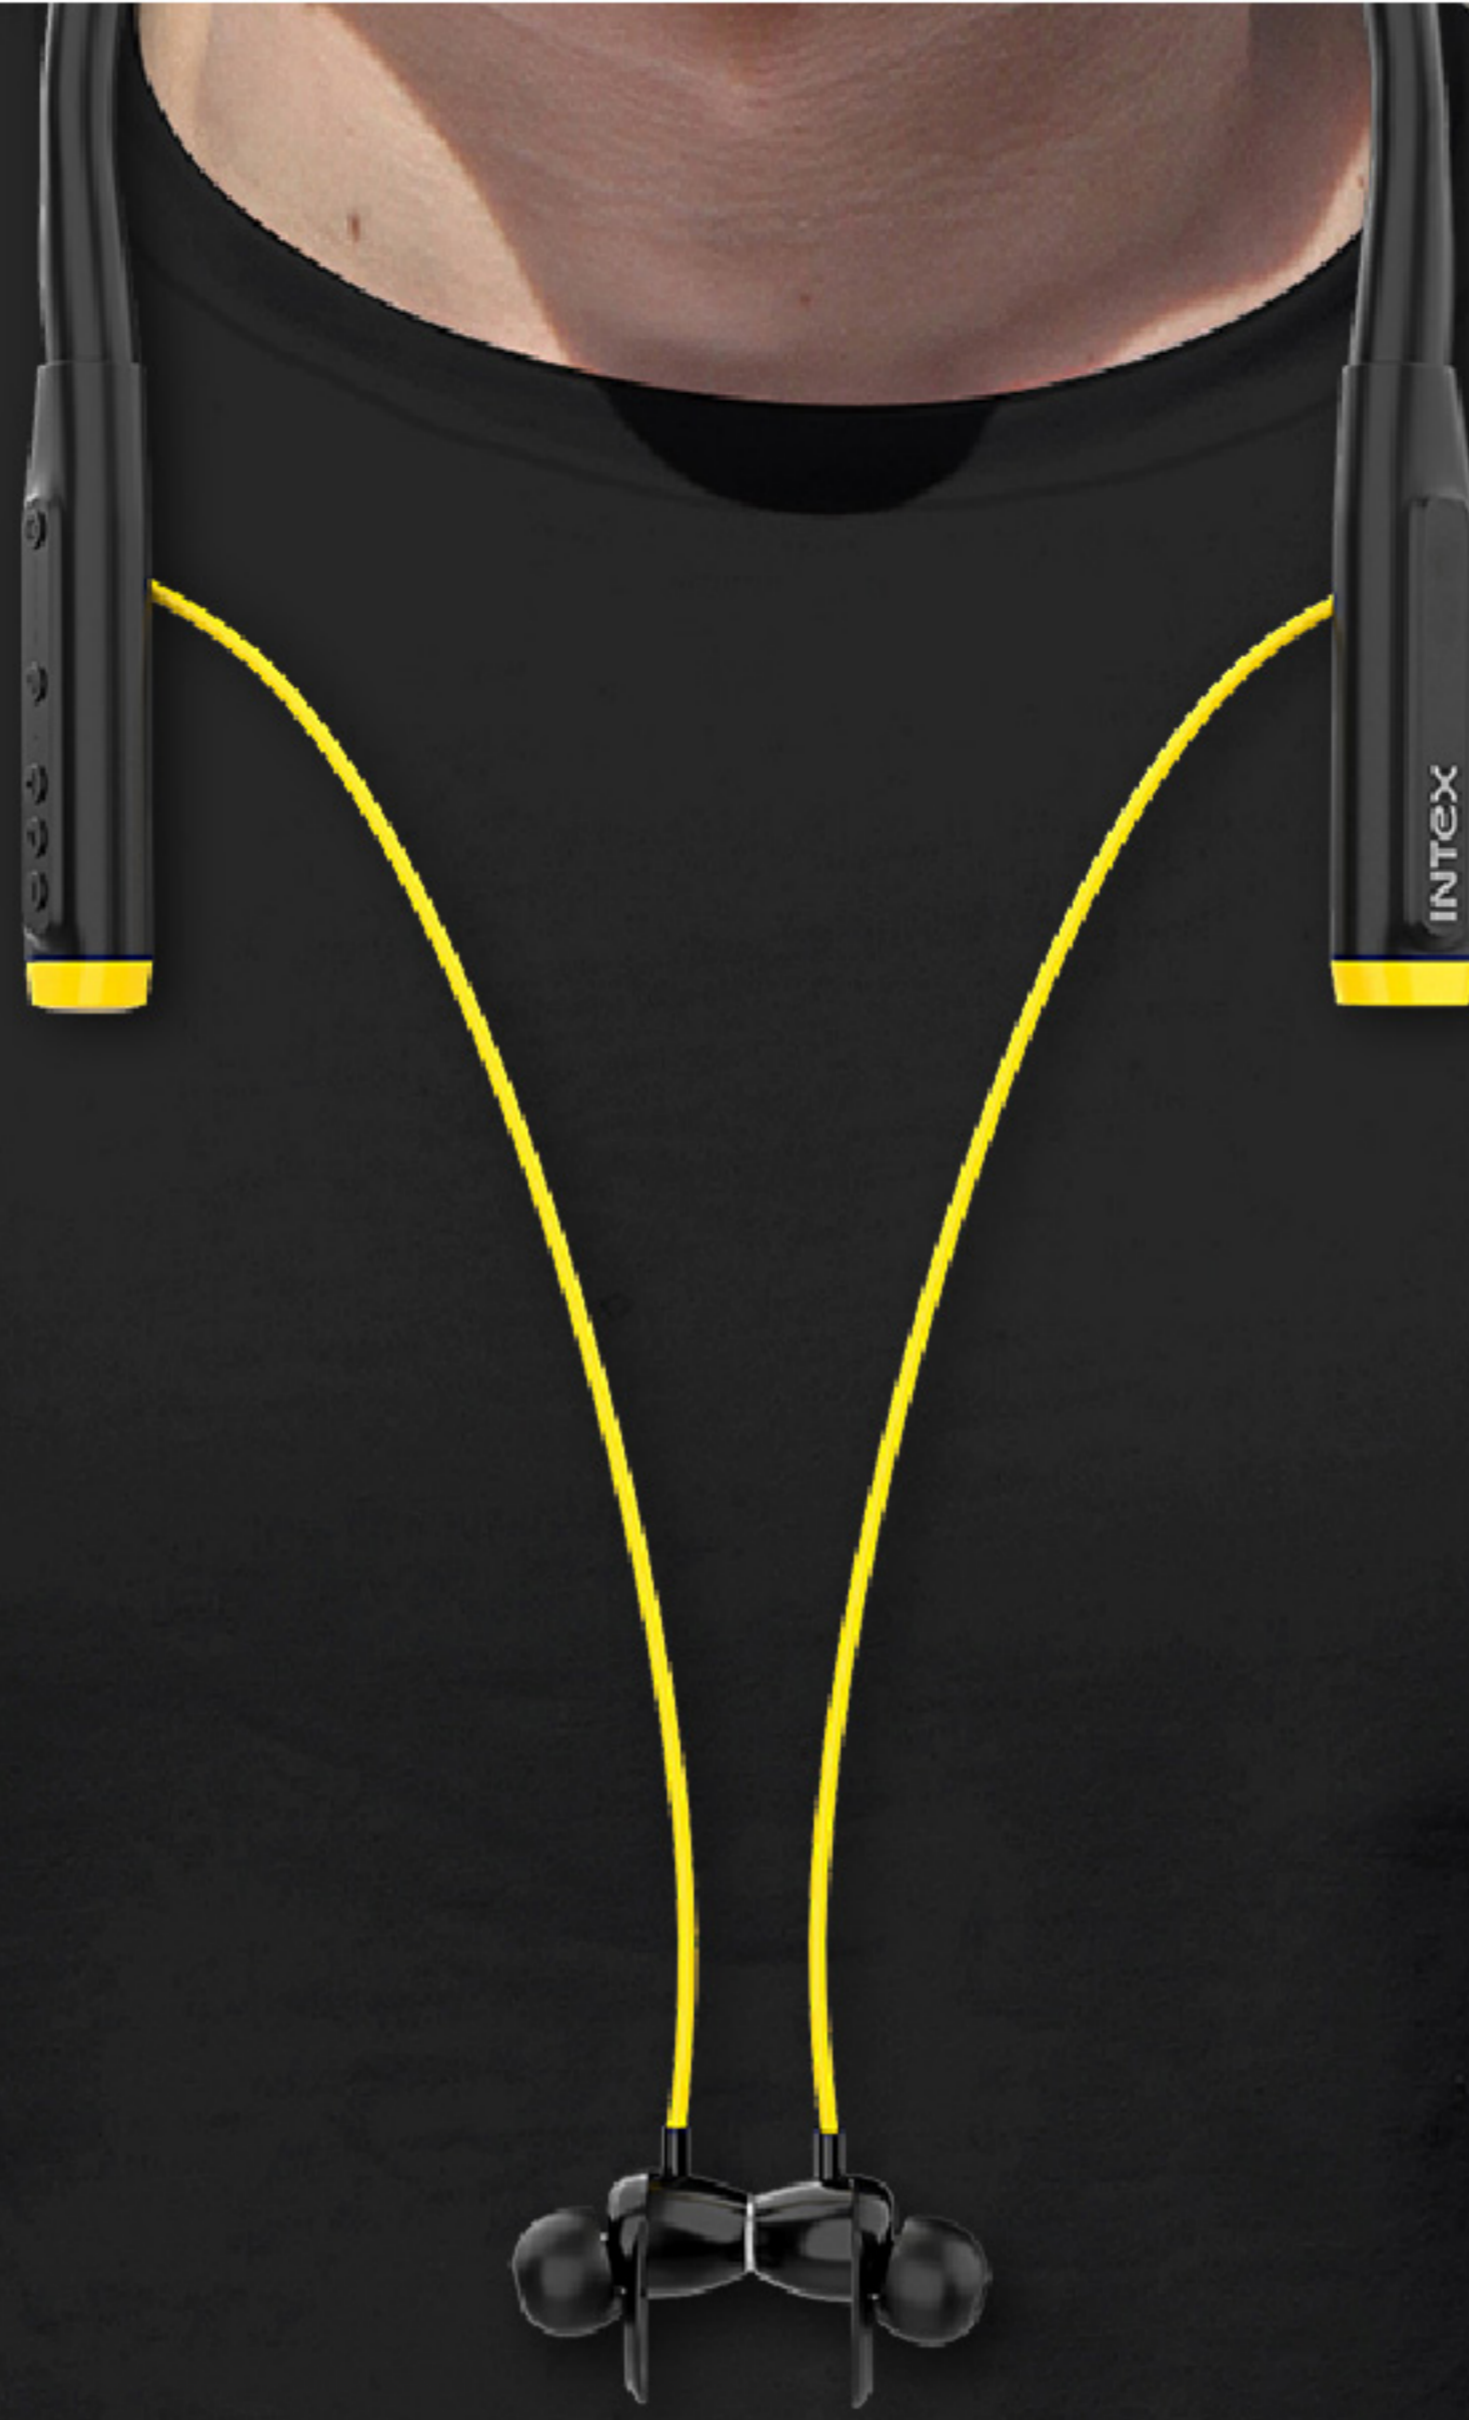

**INTEX**

**TAP INTO THE WORLD OF  
AMAZING MUSIC WITH THE  
MUSIQUE ROCK  
NECKBAND**

INTEX

**MATT FINISHED ERGONOMICALLY  
DESIGNED EAR BUDS FOR A**

**SNUGGLY FIT**

**INTEX**

# **INTELLIGENT MAGNETIC**

**CONTROLS FOR  
POWER, MUSIC, AND CALLS**

**INTEX**

**10MM**

**DYNAMIC DRIVER SIZE FOR A**

**DEEP BASS**

**INTEX**

8000