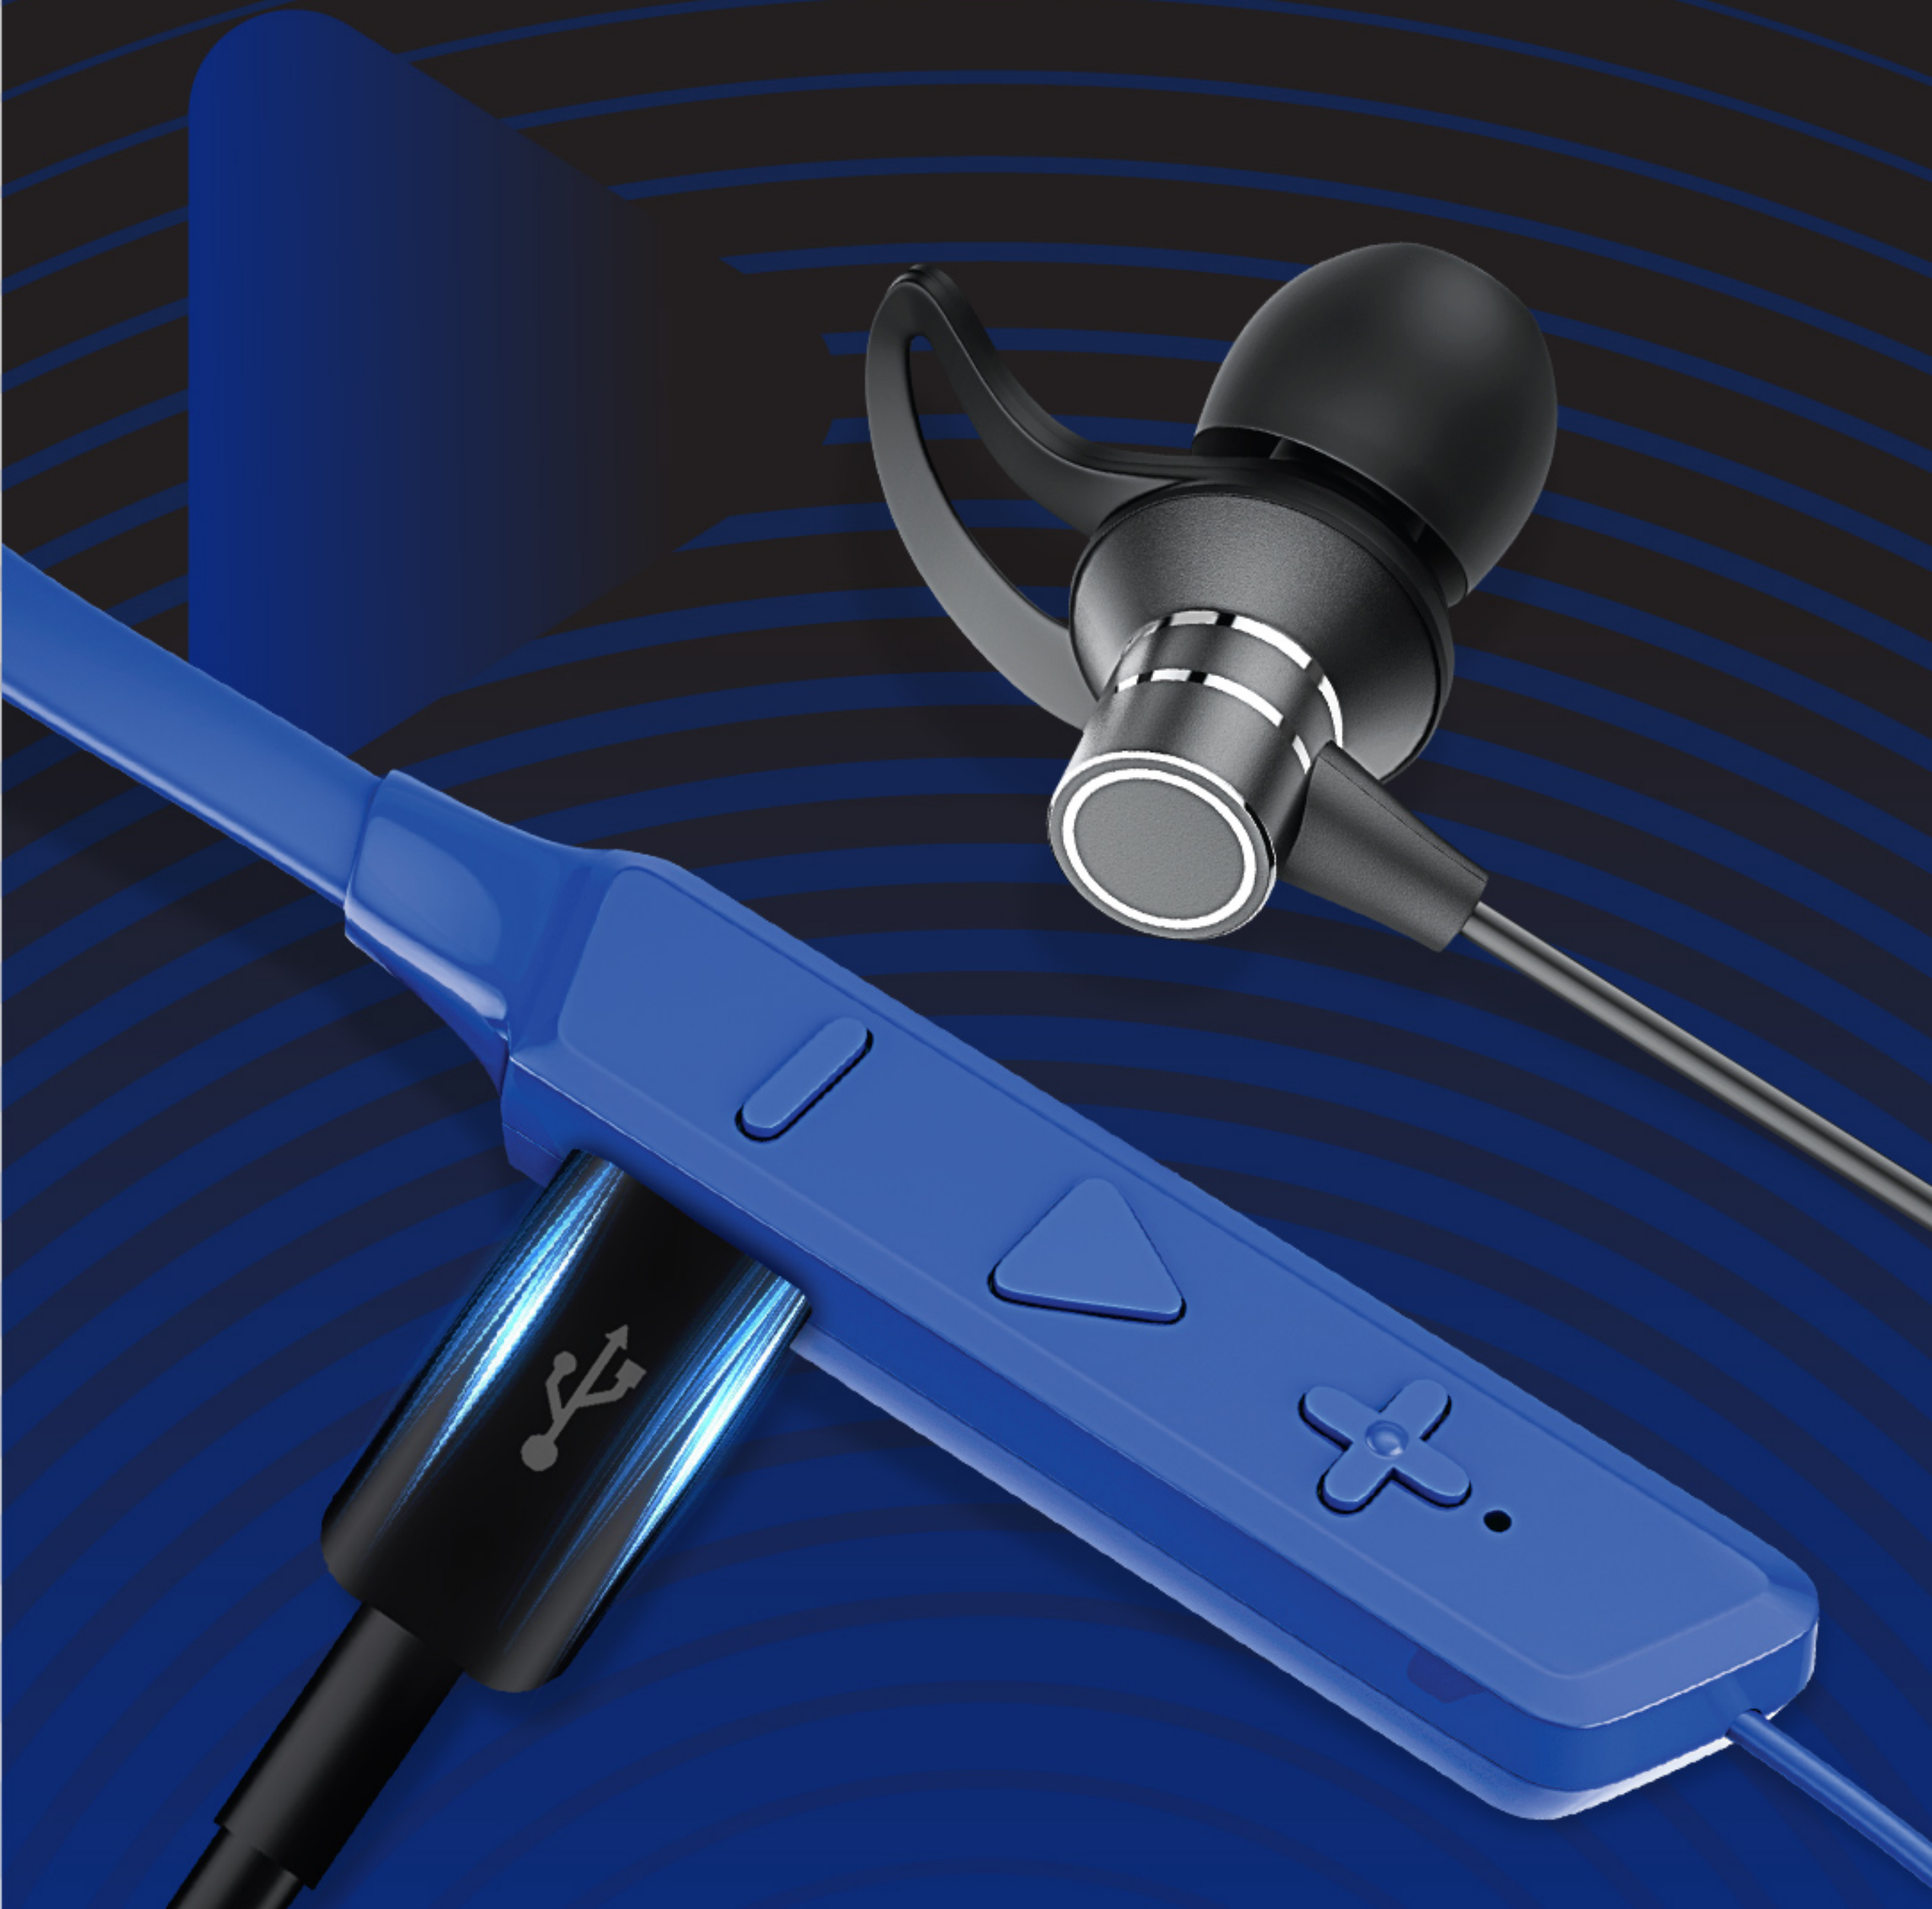

Let Your Senses revel in

THE  
SOUNDS  
WITH  
THE

**MUSIQUE TREND**  
WIRELESS EARPHONES

INTEX

UP TO  
**300**  
HOURS

of Undisturbed Music Output

INTEX

COMFORTABLE,  
LIGHTWEIGHT DESIGN  
for long wearing usage

INTEX

With Electro Charge Technology

2044

MINS OF CHARGE

HOURS OF PLAYBACK

INTEX

10MM  
DRIVERS  
for Dynamic Bass

INTEX

# COMFORTABLE FIT EARBUDS

designed ergonomically

INTEX

**-42dB MIC**  
for a Crystal-Clear Calling Experience

INTEX