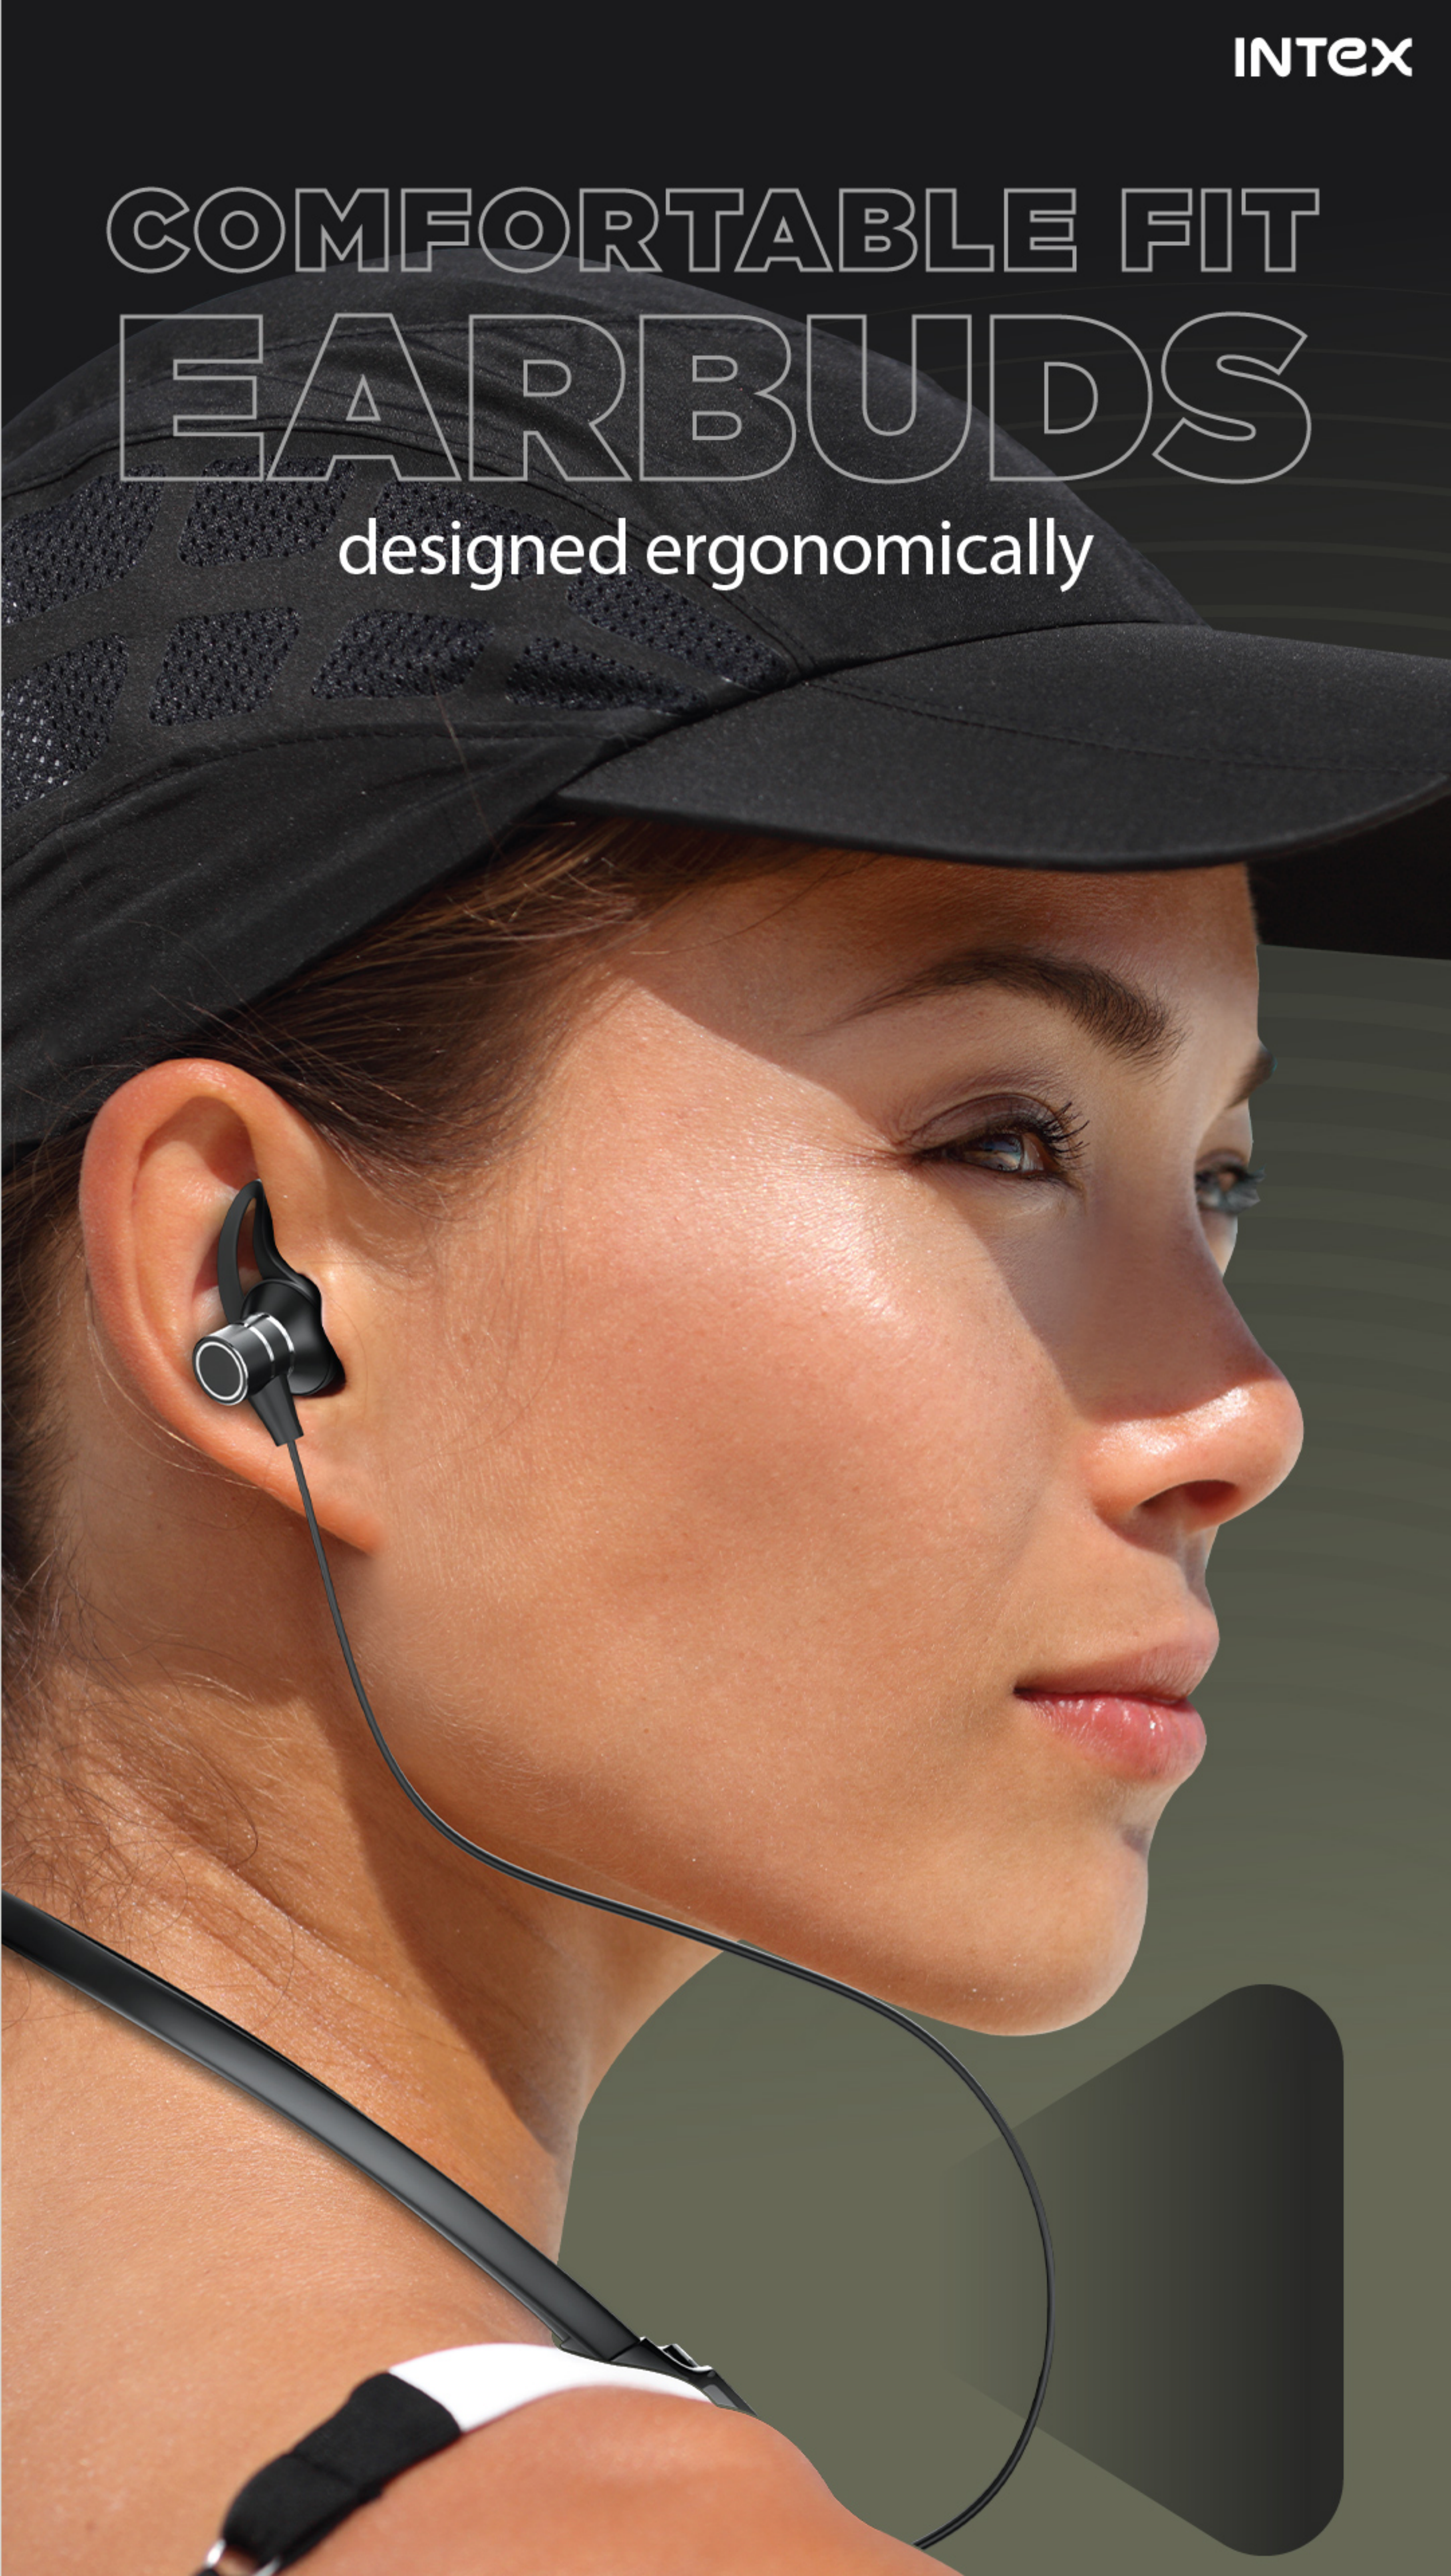

Let Your Senses revel in

THE  
SOUNDS  
WITH  
THE

**MUSIQUE TREND**  
WIRELESS EARPHONES

INTEX

UP TO  
**300**  
HOURS

of Undisturbed Music Output

INTEX

COMFORTABLE,  
LIGHTWEIGHT DESIGN  
for long wearing usage

# COMFORTABLE FIT EARBUDS

designed ergonomically

INTEX

**-42dB MIC**  
for a Crystal-Clear Calling Experience

INTEX