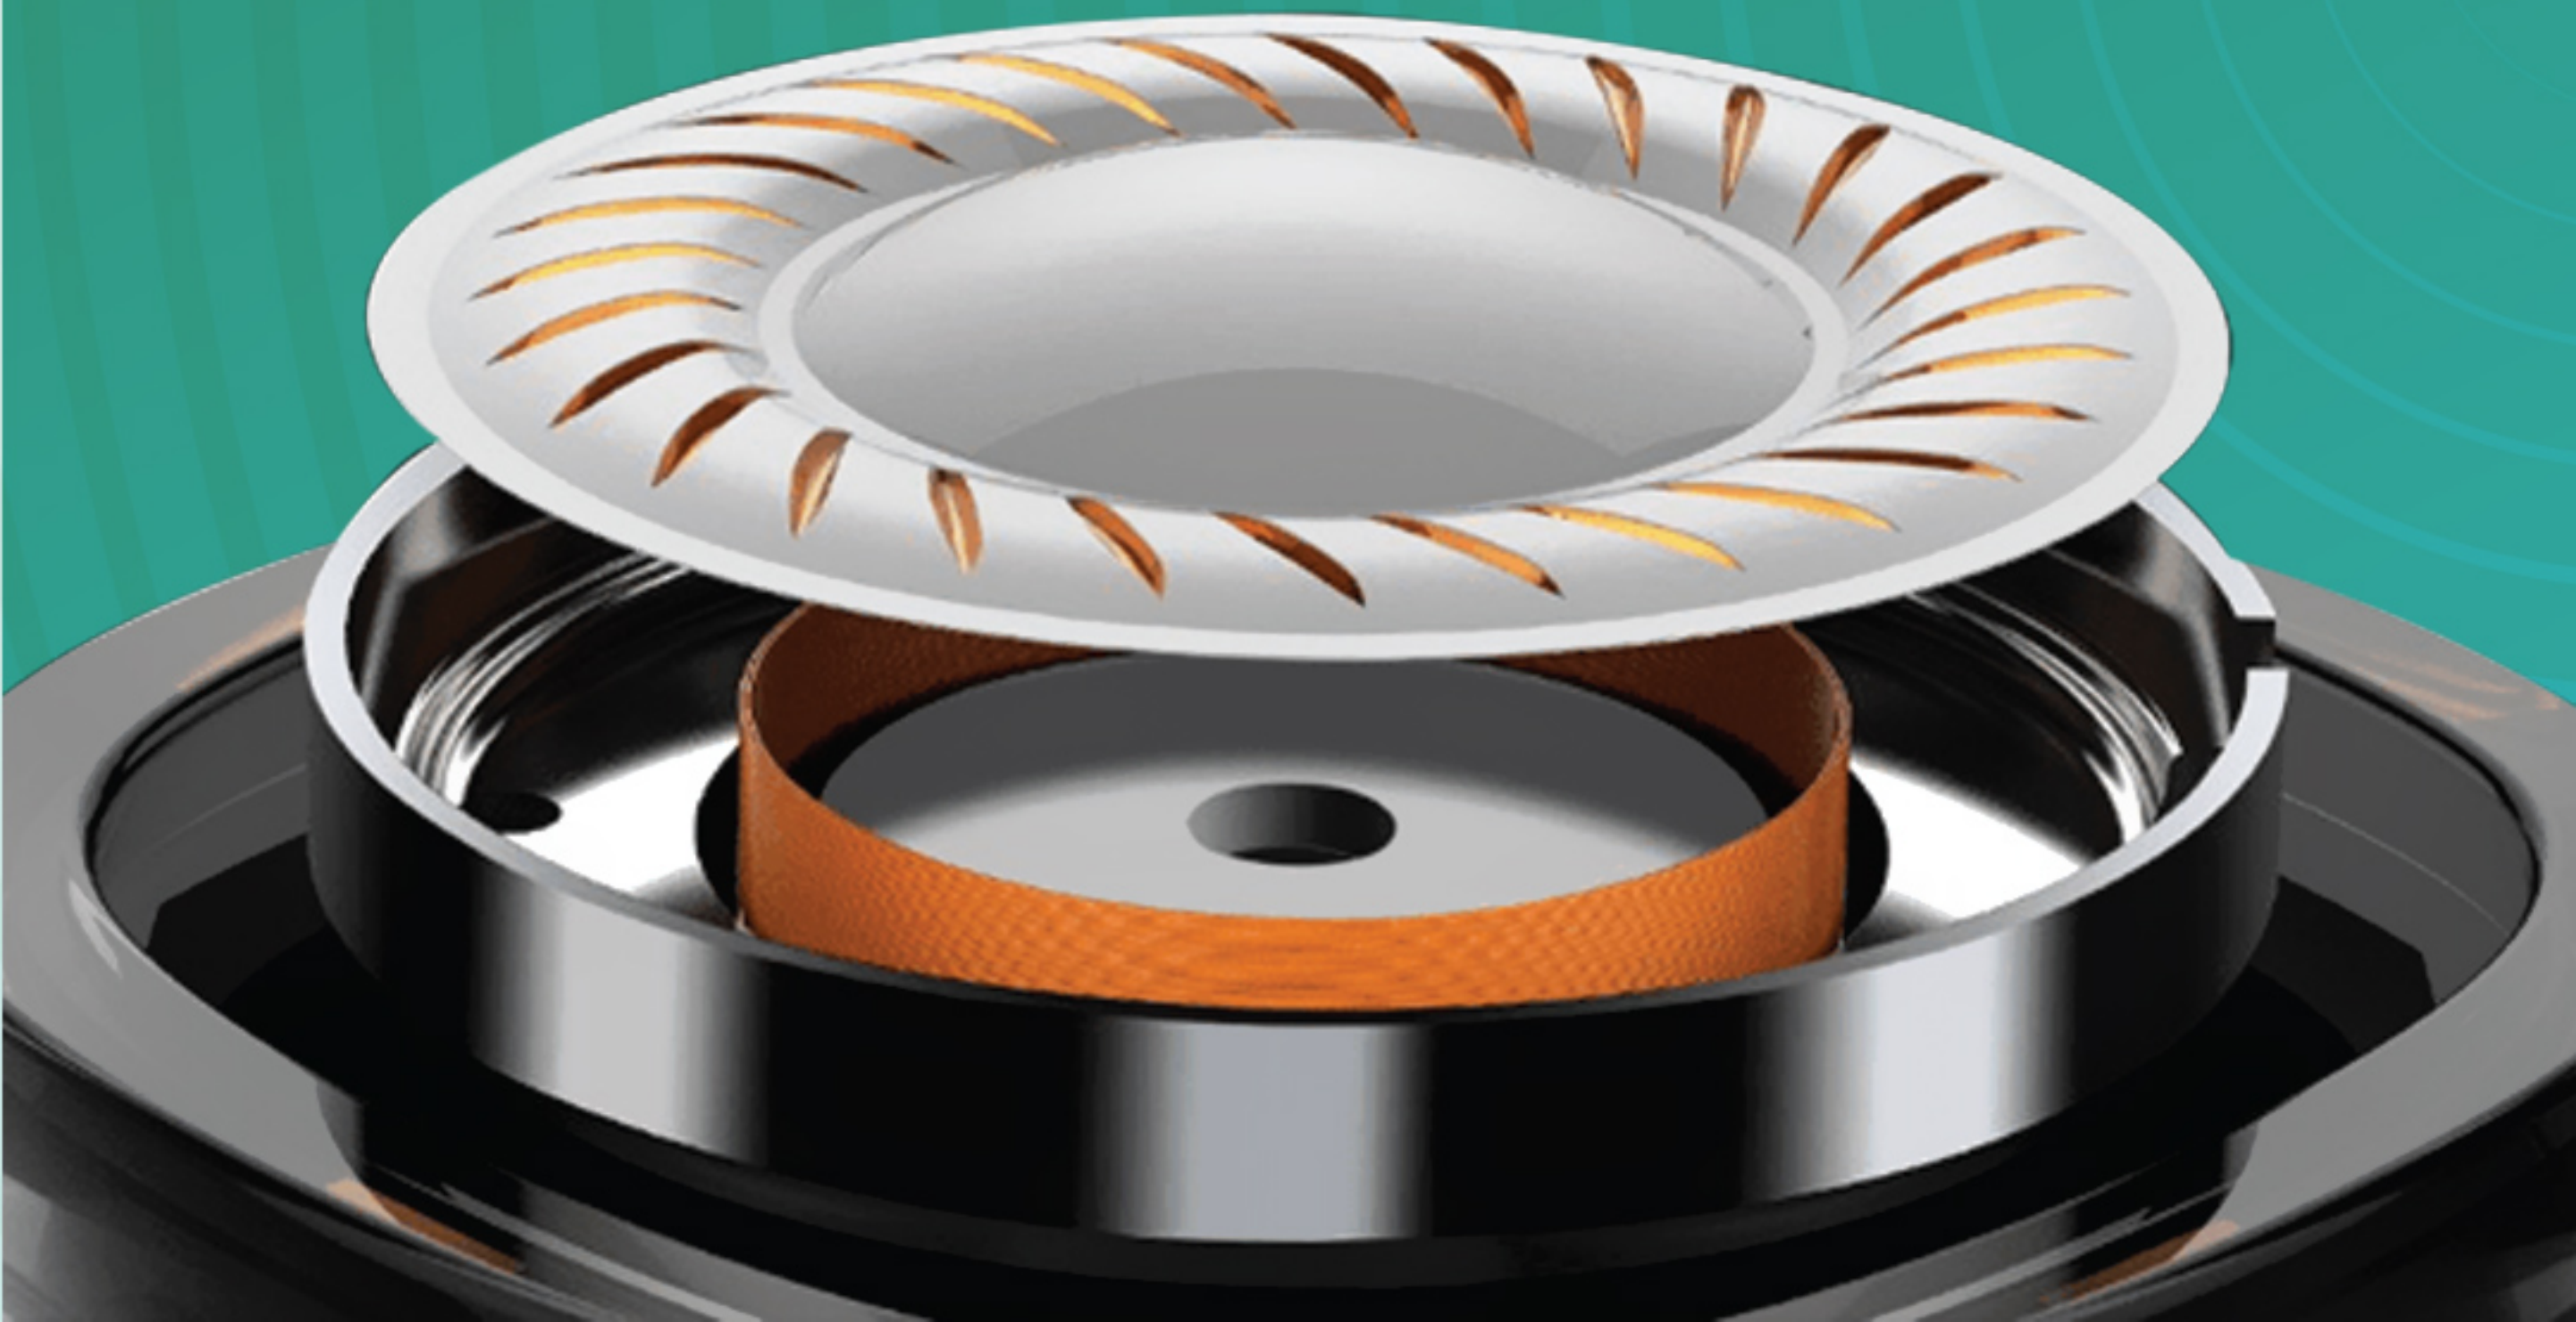

10MM
DRIVERS
for Dynamic Bass