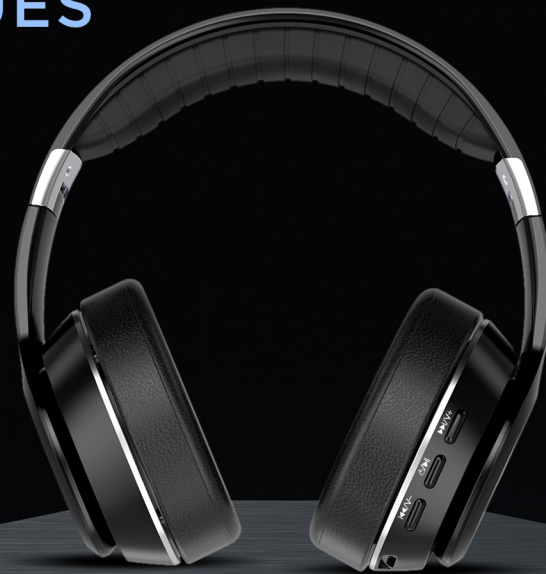

Foldable Metal Fork

INTEX

**KING OF
BASS**

INTEX

**POWER PACKED
PERFORMANCE**

12 HOURS MUSIC

INTEX

IPX4
SWEAT PROOF
WATER RESISTANT

INTEX

PRO COMFORT
SOFT CUSHIONED HEADBAND
& LEATHERETTE EAR-CUPS

INTEX

MULTIPLE PLAYABILITY

TF

AUX

FM

BLUETOOTH

INTEX

QUICK ACCESS

BUTTON CONTROLS

INTEX

AVAILABLE COLOURS

FLAUNT THE HUES

Iconic Blue

Mystic Black

INTEX

ROAR 401

WIRELESS HEADPHONES

Folding Earcups

FM* Radio

HD Sound
Clarity

TF Card

High-Quality
Microphone