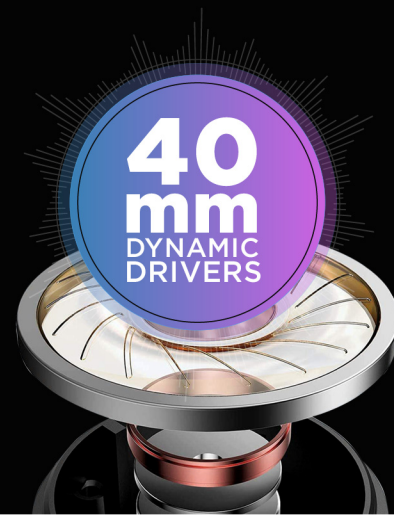

INTEX

INTRODUCING

ROAR 401

WIRELESS HEADPHONES

INTEX

PREMIUM BODY WITH METALLIC FINISH

INTEX

EASY TO STORE

Foldable Metal Fork

INTEX

**KING OF
BASS**

INTEX

**POWER PACKED
PERFORMANCE**

12 HOURS MUSIC

INTEX

IPX4
SWEAT PROOF
WATER RESISTANT