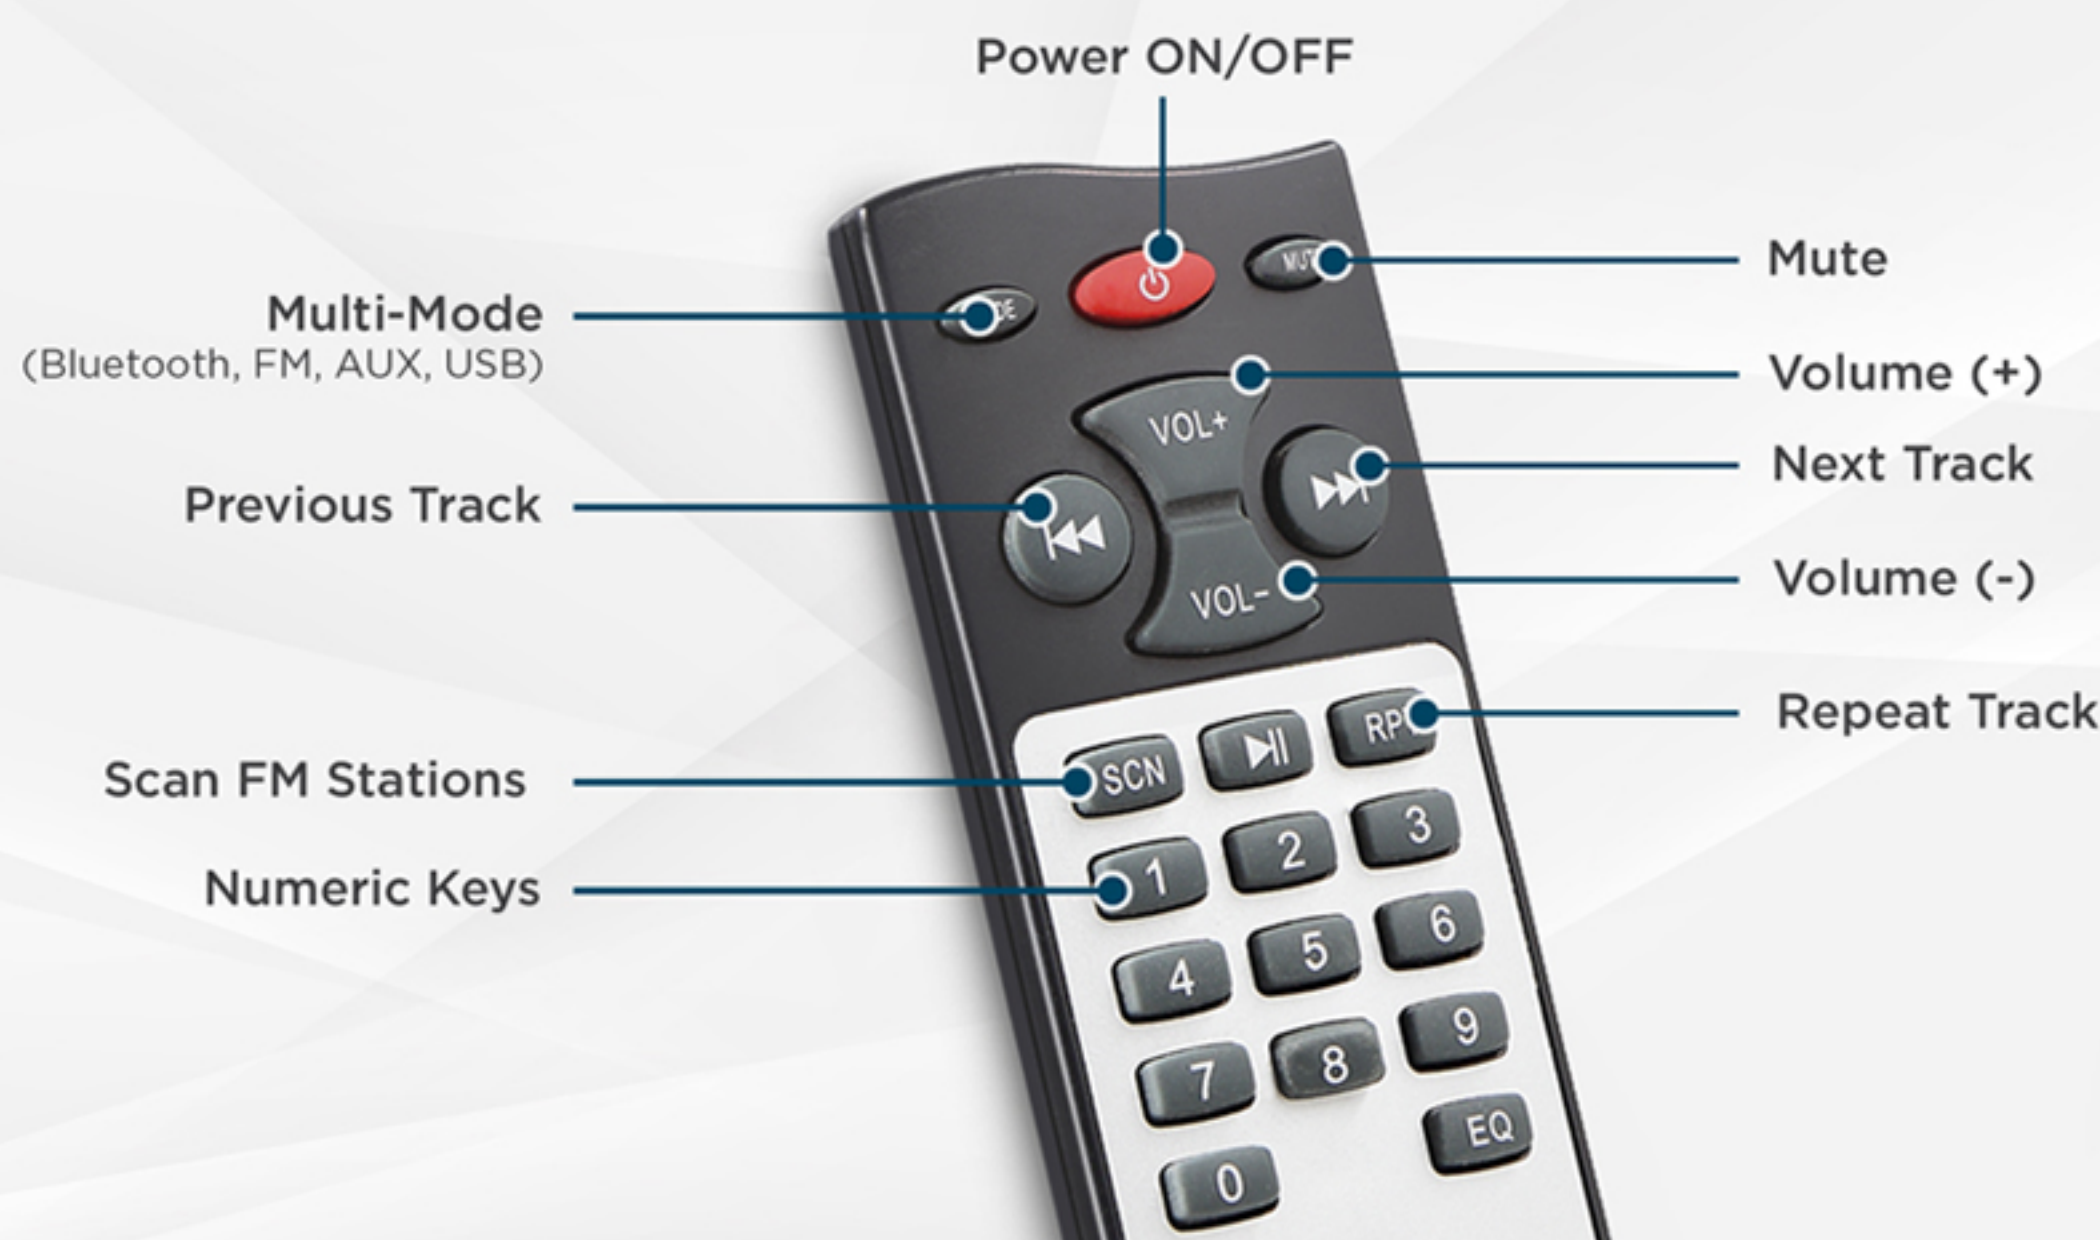

Technical Specifications

1. Power Output : 65W (25W + 10W x 4)	3. Power Supply : AC 220V - 240V/50Hz.	7. Aux Compatibility : TV, Mobile, PC & DVD
2. 4.1 Speaker Driver System	4. Powerful Sound Effect	8. High-Grade Glossy Look with a Vibrant Finish
Main Unit : 10.16 cm (4")	5. User Friendly Fully Function Remote Handset	9. Recording Feature : Aux, BT & FM to USB
Satellite : 7.62 cm (3") x 4	6. Input : AUX/Bluetooth/USB & FM	10. Rotary Type Volume & Bass Control