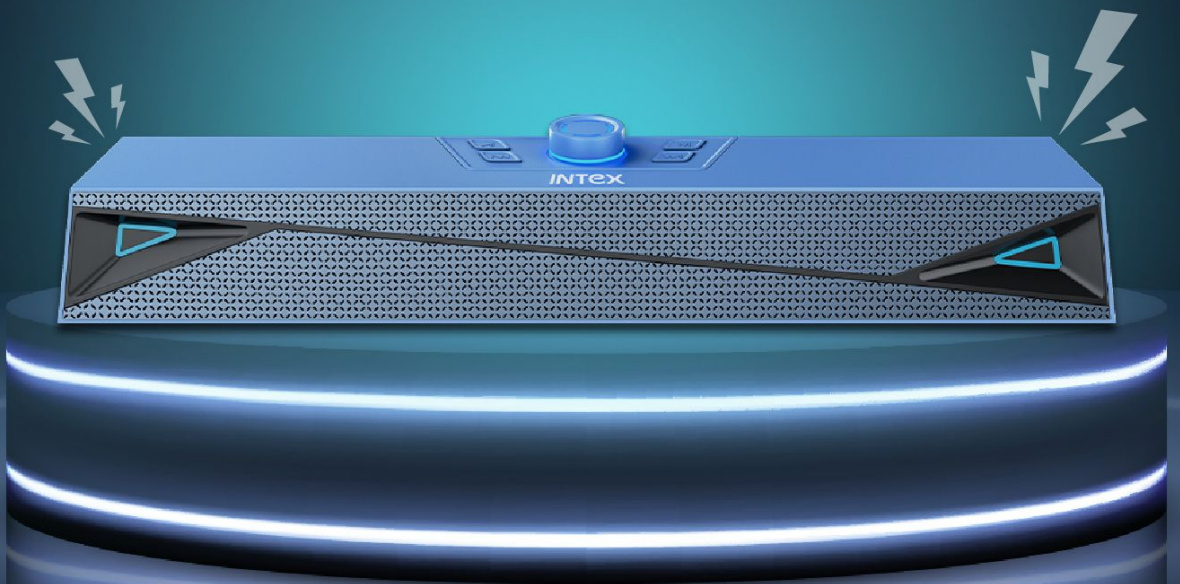

**INTEX**

— INTRODUCING —

**BEAST 2410**

**WIRELESS SOUNDBAR**

**BOLD SOUND**  
**EASY SETUP**

**INTEX**

**24W**  
**OUTPUT**

**SOUNDS BETTER  
THAN EVER**