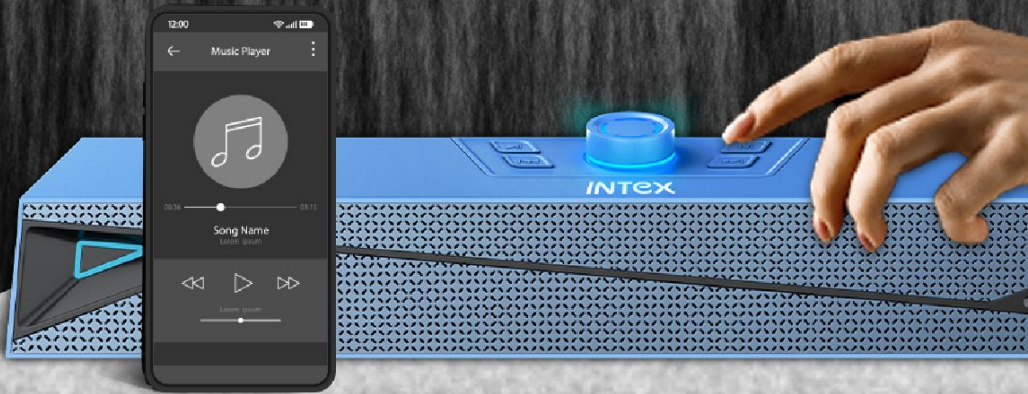

INTEX

MULTIPLE CONNECTIVITY OPTIONS

BT, USB, TF, AUX-IN, AUX-OUT