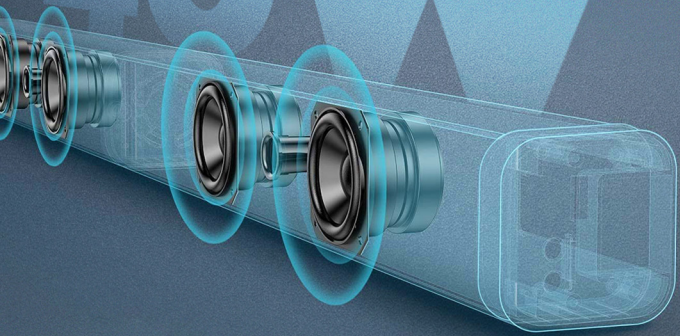

INTEX

INTRODUCING
BEAST 4000
THE ULTIMATE SOUND BAR

LEVEL UP

INTEX

**RELEASE
40W**

**PRECISION MEETS
INTENSE POWER**

A close-up shot of a person's hands playing an acoustic guitar. The guitar is a reddish-brown color. The scene is displayed on a television screen. The background behind the screen is a wall with vertical wooden slats. A small green plant is visible on the left side of the frame.

INTEX

INTEX

INTEX

DYNAMIC BEATS

5.2 cm (2 in) x 4 DYNAMIC DRIVERS MAGIC

INTEX

REFINED SOUND WITH

**2.0 CHANNEL
EXPERIENCE**

INTEX

EFFORTLESS
MEDIA COMMAND

INTEX

STYLISH AESTHETICS

**SOUNDBAR THAT
FITS YOUR SPACE**

INTEX

EFFORTLESS LINKING

INTEX

BEAST 4000

THE ULTIMATE SOUND BAR

40W
Powerful Sound

5.2 cm (2 in) x 4
Dynamic Drivers

2.0 Channel
Sound

Multimode Playability
USB/AUX/BT
HD-ARC/Optical

IR Remote
Control

V5.0 BT
Connection