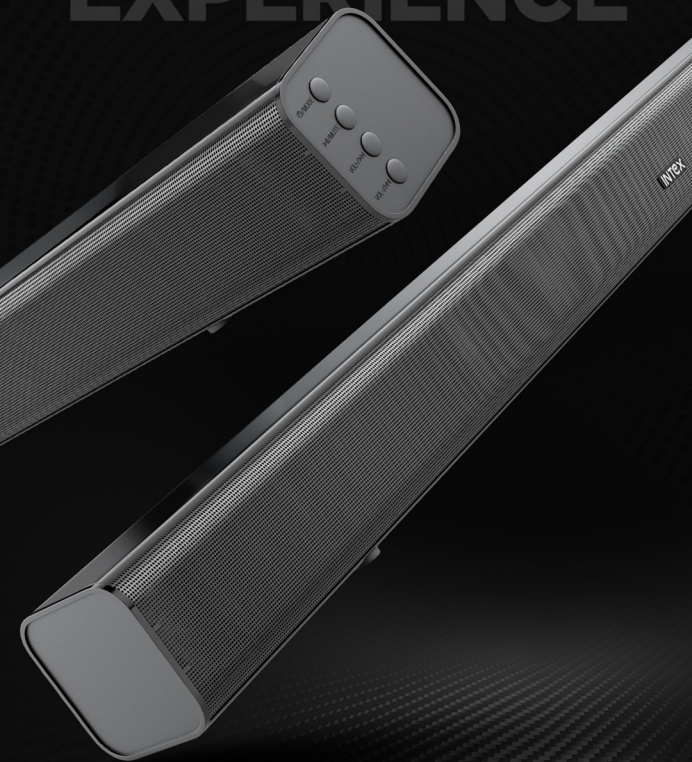

INTEX

INTRODUCING
BEAST 4000
THE ULTIMATE SOUND BAR

LEVEL UP

INTEX

**RELEASE
40W**

**PRECISION MEETS
INTENSE POWER**

A close-up shot of a person's hands playing an acoustic guitar. The guitar is a reddish-brown color. The scene is displayed on a television screen. The background behind the screen is a wall with vertical wooden slats. A small green plant is visible on the left side of the frame.

INTEX

INTEX

INTEX

DYNAMIC BEATS

5.2 cm (2 in) x 4 DYNAMIC DRIVERS MAGIC

INTEX

REFINED SOUND WITH

**2.0 CHANNEL
EXPERIENCE**

INTEX

EFFORTLESS
MEDIA COMMAND

INTEX

STYLISH AESTHETICS

**SOUNDBAR THAT
FITS YOUR SPACE**

INTEX

EFFORTLESS LINKING

INTEX

BEAST 4000

THE ULTIMATE SOUND BAR

40W
Powerful Sound

5.2 cm (2 in) x 4
Dynamic Drivers

2.0 Channel
Sound

Multimode Playability
USB/AUX/BT
HD-ARC/Optical

IR Remote
Control

V5.0 BT
Connection