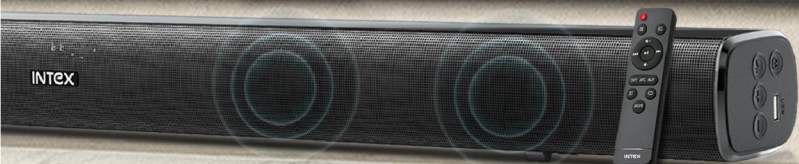

INTEX

ELEVATE THE
STANDARD
with the

BEAST 9000
SOUND BAR

INTEX

SOUND BAR WITH
WIRELESS
SUBWOOFER

INTEX

SEAMLESS

CONNECTIVITY

INTEX

INTEX

UNLEASH
120W
OF PURE POWER

INTEX

BASS THAT MOVES

16.5 CM (6.5 IN) SUBWOOFER MAGIC

INTEX

A FULL-FEATURED IR REMOTE

CONTROL

TOTAL CONTROL IN YOUR HANDS

INTEX

SCULPTED SOUNDSCAPES

2.1 CHANNEL AUDIO

INTEX

EFFORTLESS MEDIA

CONTROL

AUX/BT/USB/HD-ARC/OPT

INTEX

SOUND BAR THAT
COMPLEMENTS YOUR SPACE

SLEEK AESTHETIC

DESIGN

Multimode Playability
AUX/BT/USB/
HD-ARC/OPT

IR Remote
Control

V5.0 BT
Connection