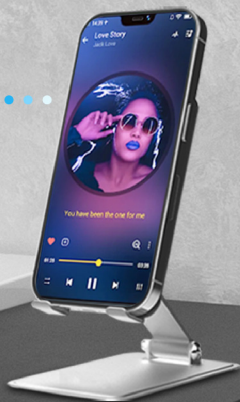

INTEX

ELEVATE THE
STANDARD
with the

BEAST 9000
SOUND BAR

INTEX

SOUND BAR WITH
WIRELESS
SUBWOOFER

INTEX

SEAMLESS

CONNECTIVITY

INTEX

INTEX

UNLEASH
120W
OF PURE POWER

INTEX

BASS THAT MOVES

16.5 CM (6.5 IN) SUBWOOFER MAGIC

INTEX

A FULL-FEATURED IR REMOTE

CONTROL

TOTAL CONTROL IN YOUR HANDS

INTEX

SCULPTED SOUNDSCAPES

2.1 CHANNEL AUDIO

INTEX

EFFORTLESS MEDIA

CONTROL

Media
Controls

Dynamic
LED Display

Sleek Aesthetic
Design

Deep Precise
Sound

2.1 Channel
Sound

A man and a woman are dancing in a bright, modern living room. The man is wearing a blue polo shirt and jeans, and the woman is wearing a striped shirt and jeans. They are both smiling and looking at each other. A large potted plant is visible on the left side of the frame.