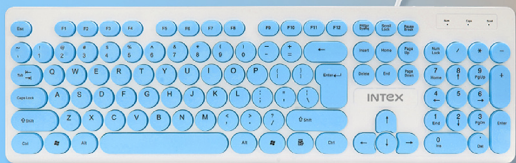

INTEX

CLASSY

WIRED USB KEYBOARD

Model No: IT-KB335

INTEX

BOOST PRODUCTIVITY

WITH CLASSY WIRED USB KEYBOARD

INTEX

SILENT, SEAMLESS

TYPING

INTEX

UV COATED

COLORED KEYS

INTEX

SPLASH-PROOF
TECHNOLOGY

INTEX

EFFORTLESS
INTELLIGENT
WORKFLOW

INTEX

CLASSY

WIRED USB KEYBOARD

Model No: IT-KB335

USB
Interface

Durable
& Strong

Ergonomic &
Soft Keys