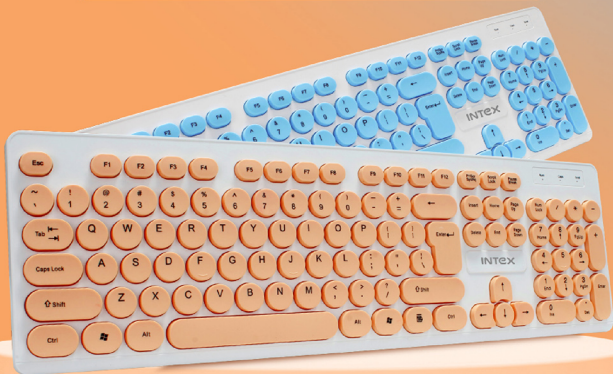

INTEX

CLASSY

WIRED USB KEYBOARD

Model No: IT-KB335

USB
Interface

Durable
& Strong

Ergonomic &
Soft Keys

Spill
Resistant

Colored
Keys

ADJUSTABLE
HEIGHT

UV COATED
KEYS

SPECIFICATIONS

Keyboard Body Color
Interface
Supported Operating System
All Keys/Buttons
Material
Cable
Operating Voltage
Operating Current
Operating Temperature
Operating Humidity

KEYBOARD

White & Blue/White & Orange
USB 2.0
Windows & MAC
Standard 104 Keys
ABS
1.45m PVC Cable
DC 5V
<50mA
5°C to 50°C
10%~90% RH 25°C

AVAILABLE COLORS

WHITE & BLUE | WHITE & ORANGE