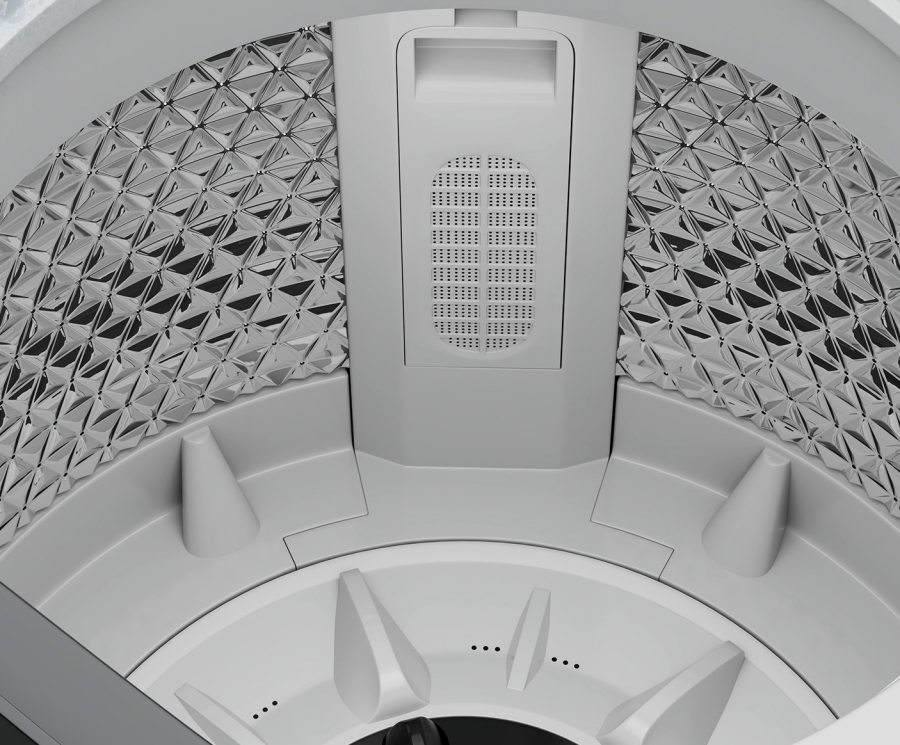

INTEX

UNLOCK THE
**MAGIC OF
DUAL FILTER!**

FOR CLOTHES THAT GLEAM, PRISTINE & CLEAN

Diamond Drum
Design