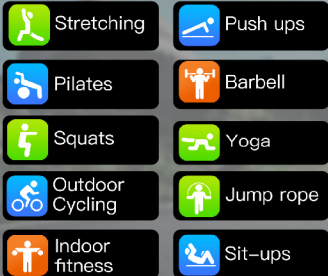

INTEX

ACE YOUR GAME

PICK YOUR FAVORITE SPORT WITH
MULTIPLE SPORTS MODES!

AND MANY MORE...

INTEX

IP67

WORRY LESS, TAKE CHARGE

100+ CUSTOMIZABLE CLOUD FACES