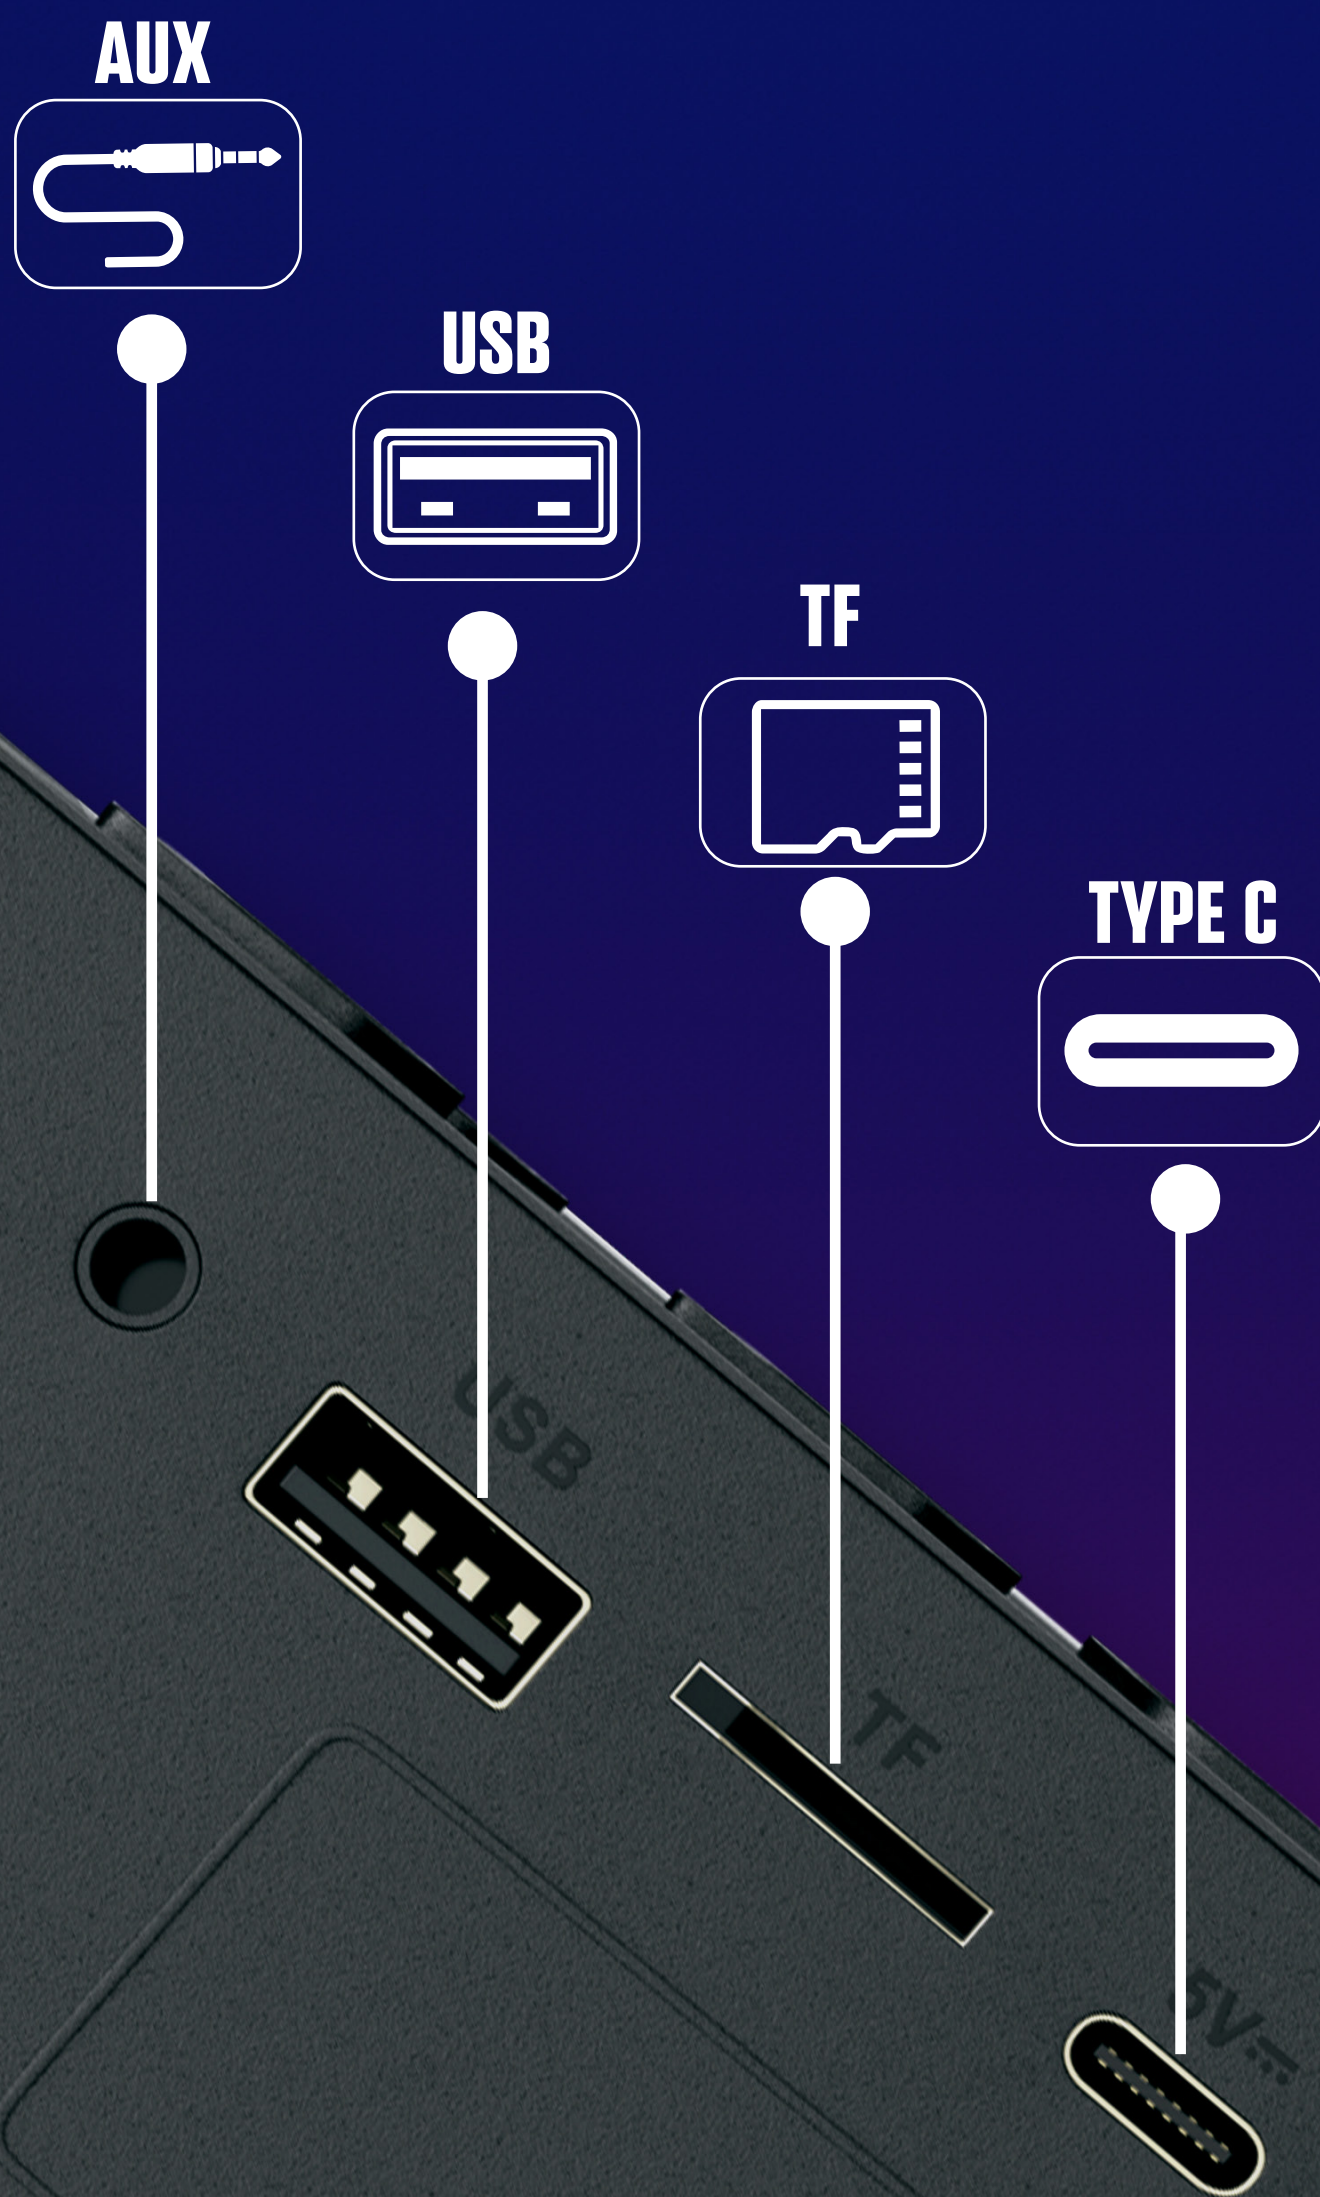

INTEX

Loud and richer sound instantly.

INTEX

Immersive Sound Experience

52MM DRIVERS

MULTI PLAYABILITY

KEY FEATURES

MRP: ₹4,999/-
(Inclusive of all taxes)

20W Powerful Sound

360° Surround Sound

TWS Pairing

Multimode RGB LED Light

2 x 52 mm Drivers

Multi Playability
USB/AUX/TF/BT

Type-C Charging Port

Bluetooth Version
V5.4