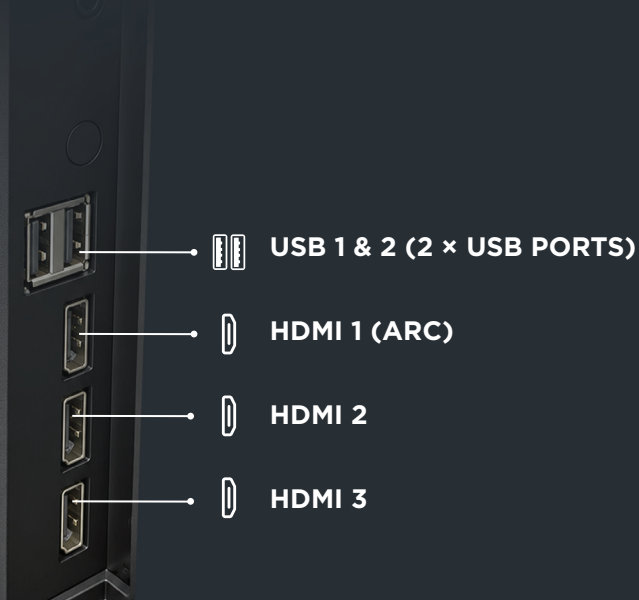

RAM 1.5 GB

ROM 8 GB

INTEX

24W SUPREME SOUND. FEEL EVERY BEAT.

Immersive Audio. Unmatched Impact.

Dolby
AUDIO

MORE PORTS. MORE POSSIBILITIES.

All Your Devices. One Smart TV.