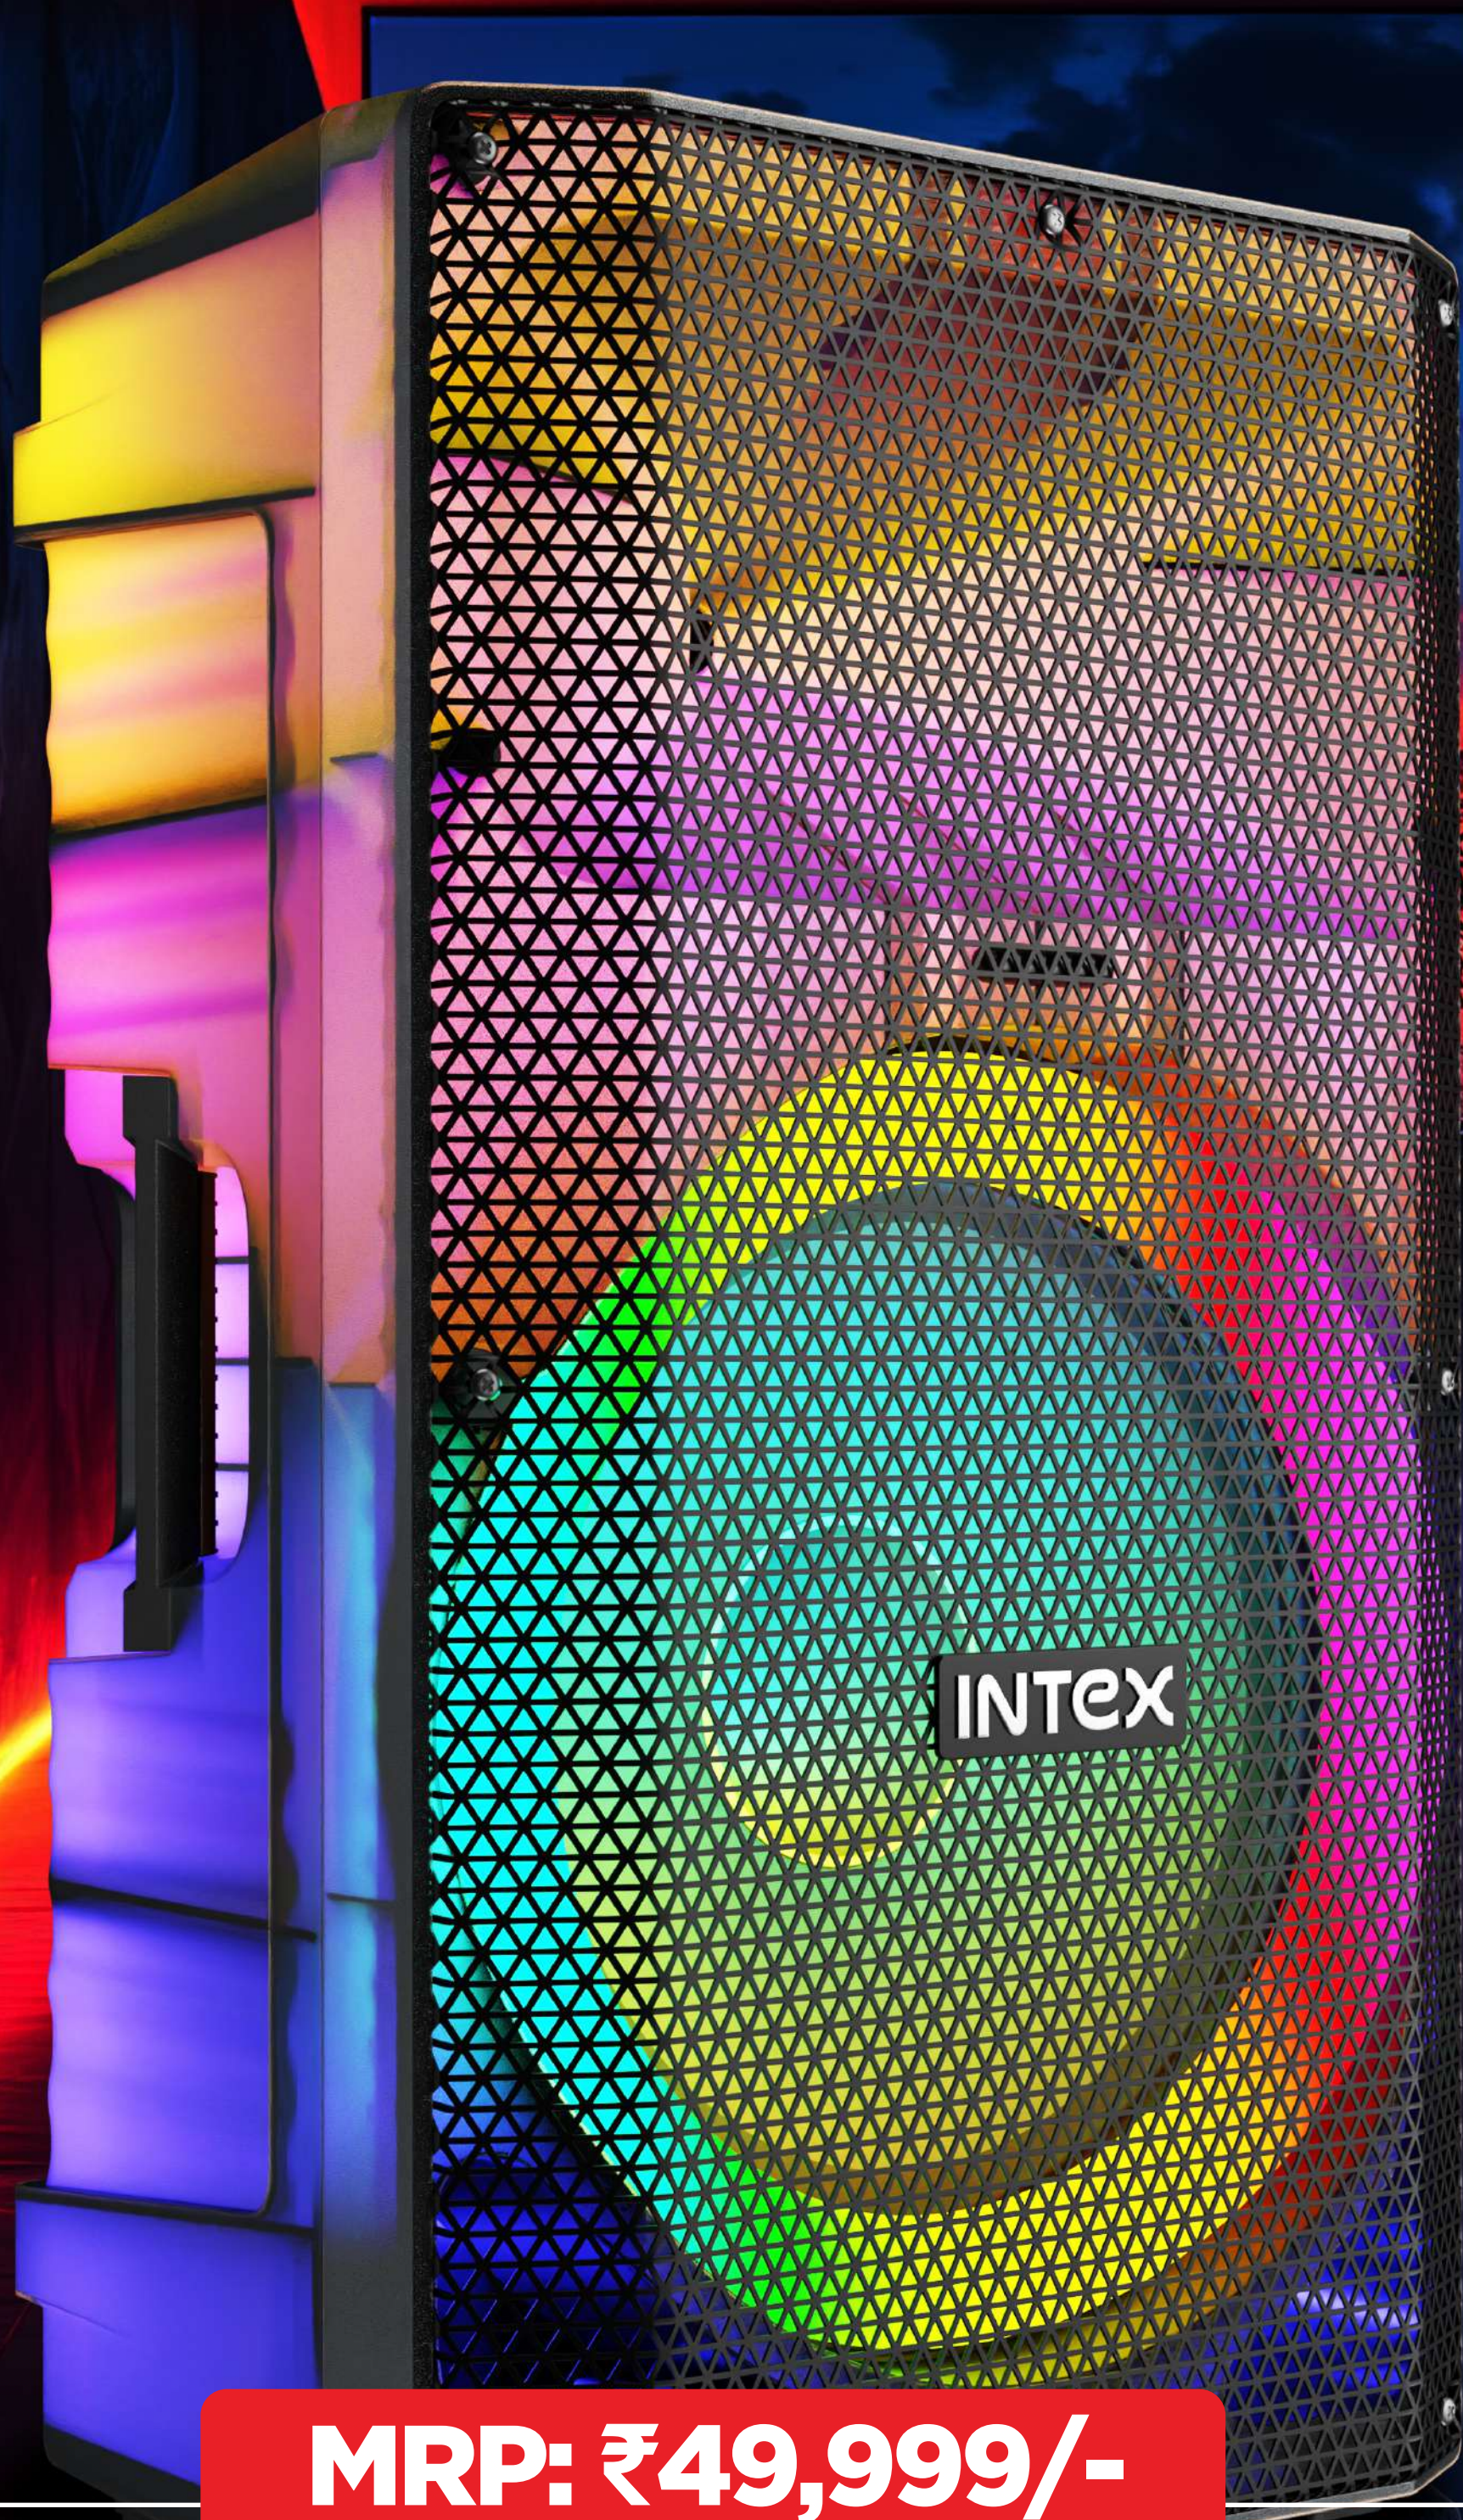

INTEX

Key Features

MRP: ₹49,999/-
(Inclusive of all taxes)

350W
Massive Sound

Woofer Size:
38.1 cm (15'')

Multimode
Playability
BT/AUX/USB/
FM/Mic/TF

UHF Cordless
Karaoke Mic
with Display

Analogue Control for
Volume/Base/Treble/
Mic Vol./Line in/Master Vol.

Exceptional Bass &
Powerful Audio

Full Body
RGB Lighting

Tripod Mount

Informative LED
Display

TWS Connectivity
Function

XLR Port:
Line in/Line out

Rechargeable
Wireless Mic