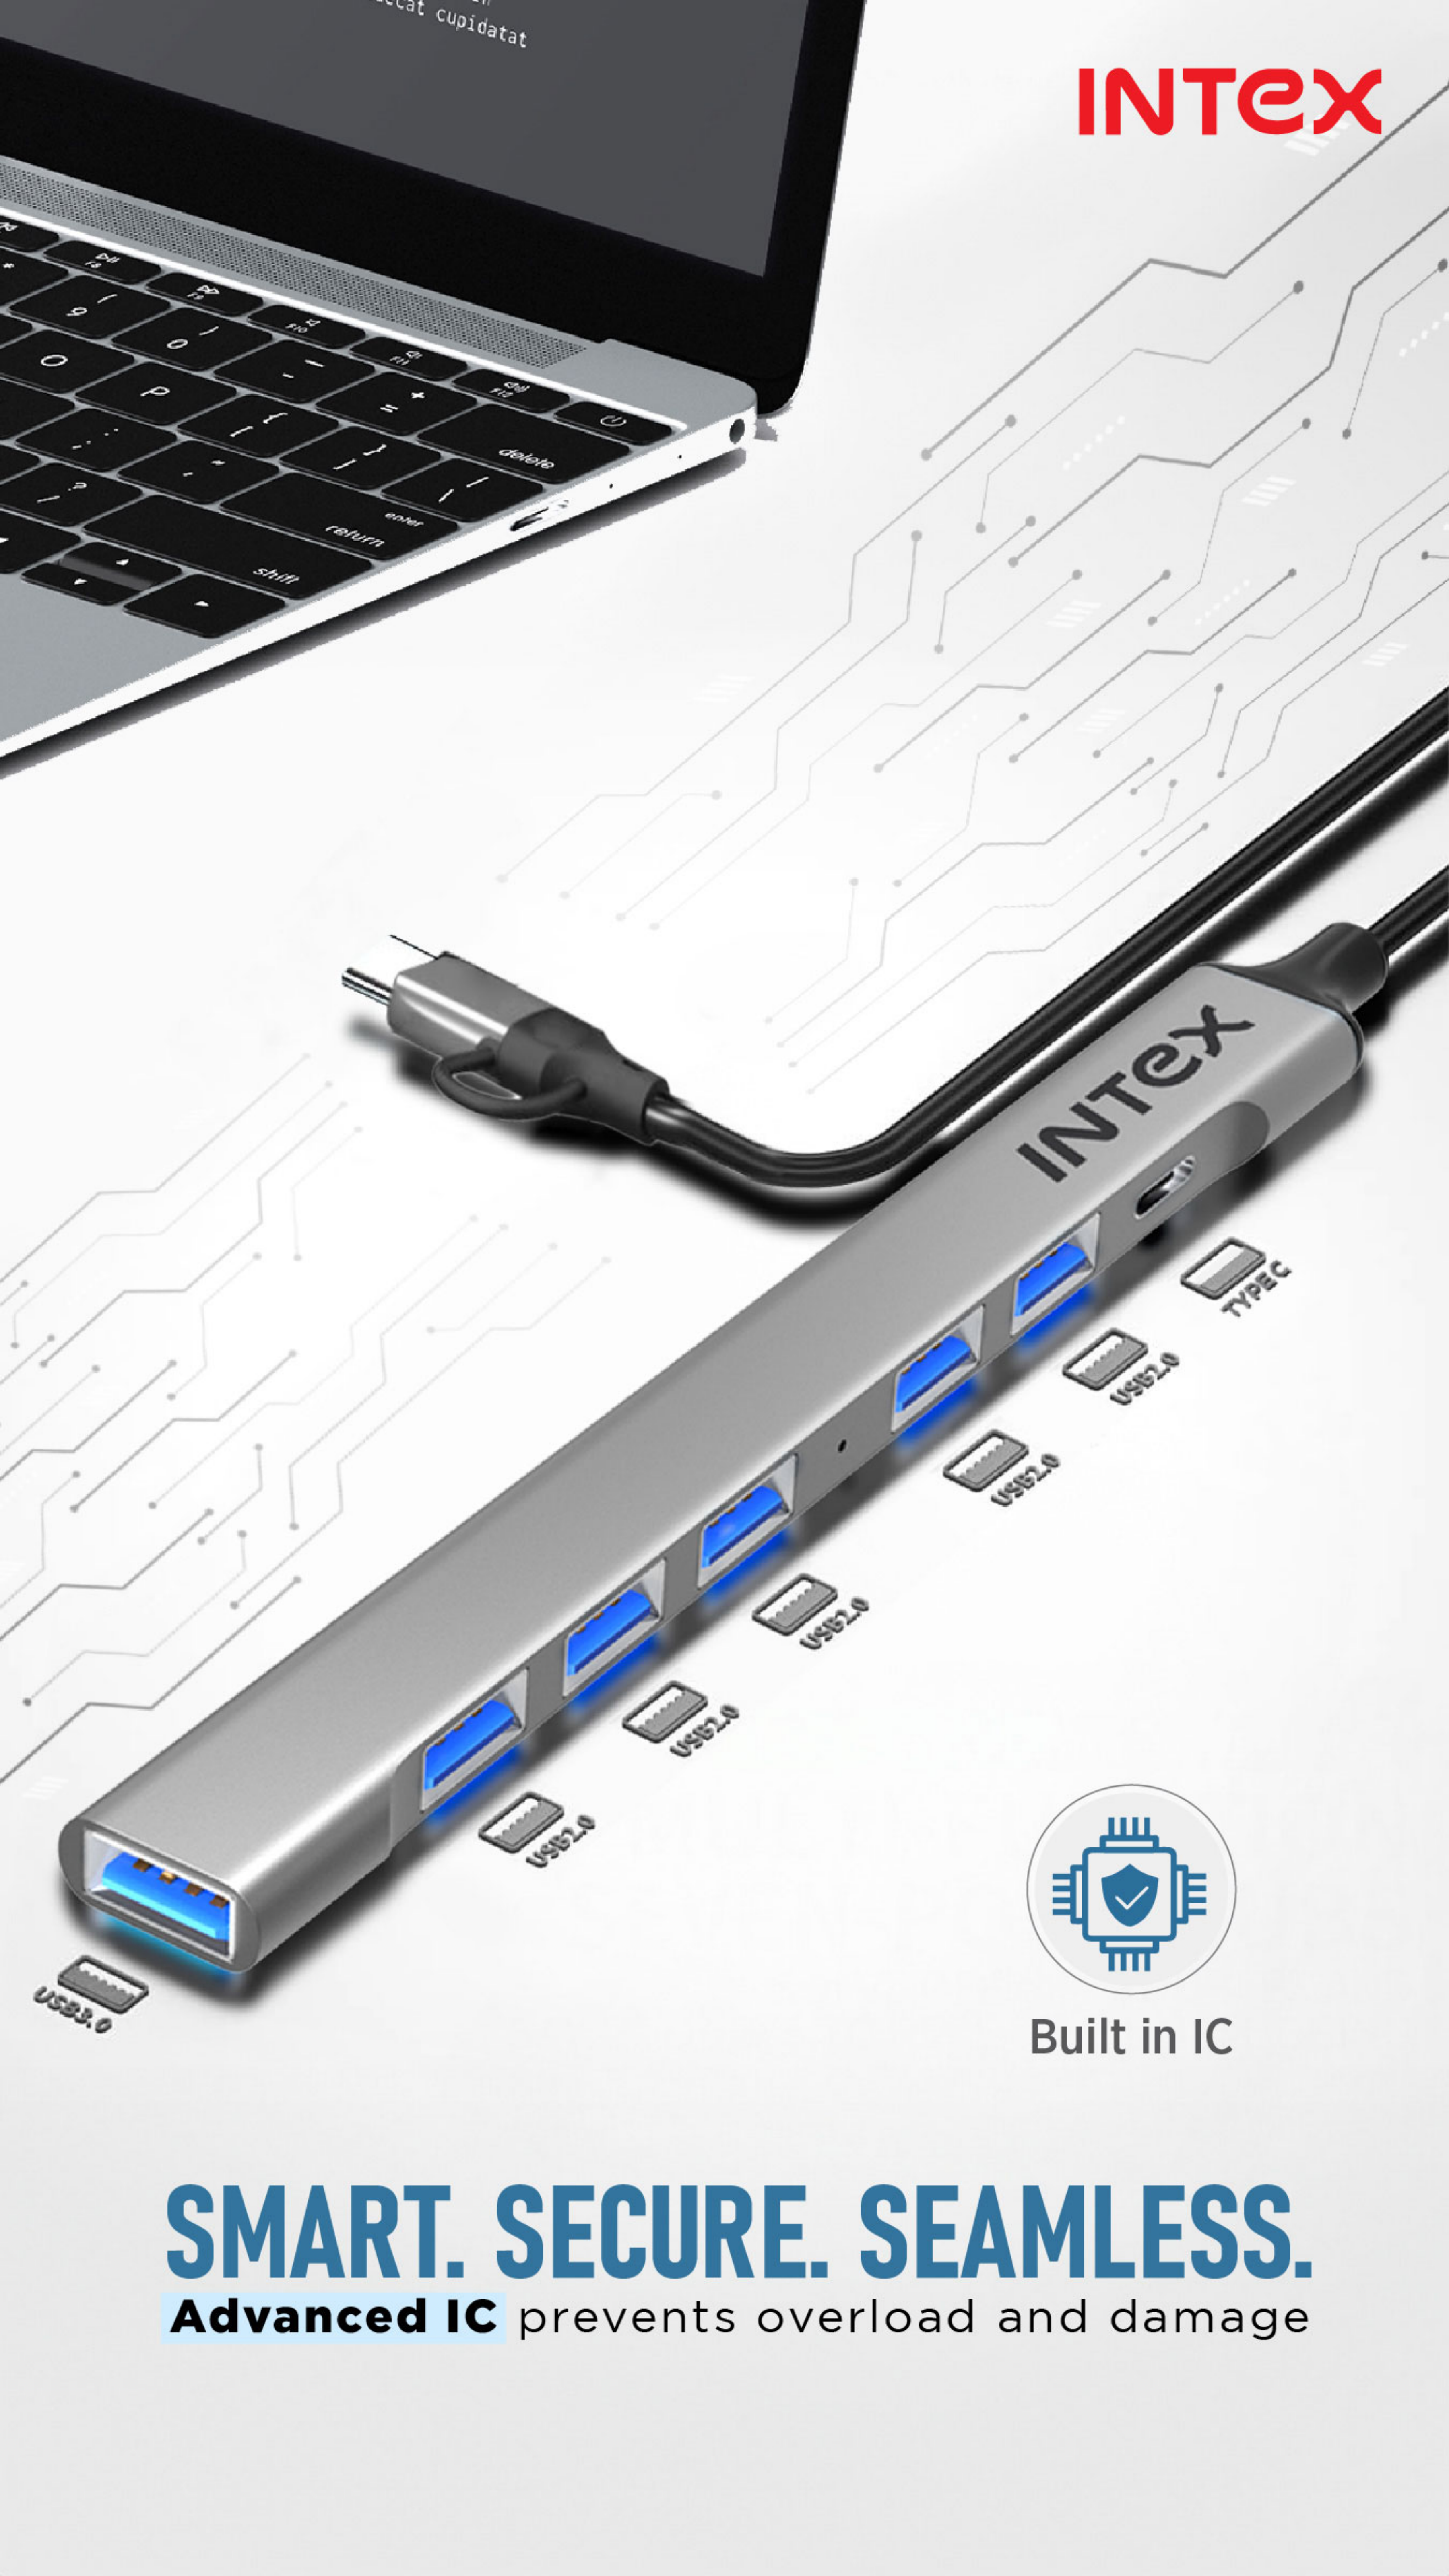

INTEX

INTRODUCING

INTEX USB HUB 7 PORT DC

TWO WAYS TO PLUG. ENDLESS WAYS TO USE

TYPE C

USB

DUAL CONNECTIVITY

INTEX

MORE PORTS, MORE CONNECTIVITY
7-IN-1 HUB
DESIGNED FOR EVERY NEED

INTEX

**5V WORKING
VOLTAGE**

INTEX

Built in IC

SMART. SECURE. SEAMLESS.

Advanced IC prevents overload and damage

A close-up photograph of a person's hands holding a grey fabric bag. The person is wearing a grey and white checkered shirt. One hand is holding the top handle of the bag, while the other hand is holding a grey power hub device with the 'INTEX' logo on it. The power hub has a black cable attached to it and two blue USB-A ports. The background is plain white.

INTEX

**WORK WITHOUT
BOUNDARIES**

POWERFUL HUB DESIGNED
FOR LIFE ON THE MOVE

USB HUB 7 PORT DC

TWO WAYS TO PLUG. ENDLESS WAYS TO USE

Dual Connector
USB 3.0 & TYPE-C

High-Speed
Data Transfer

Wide
Compatibility