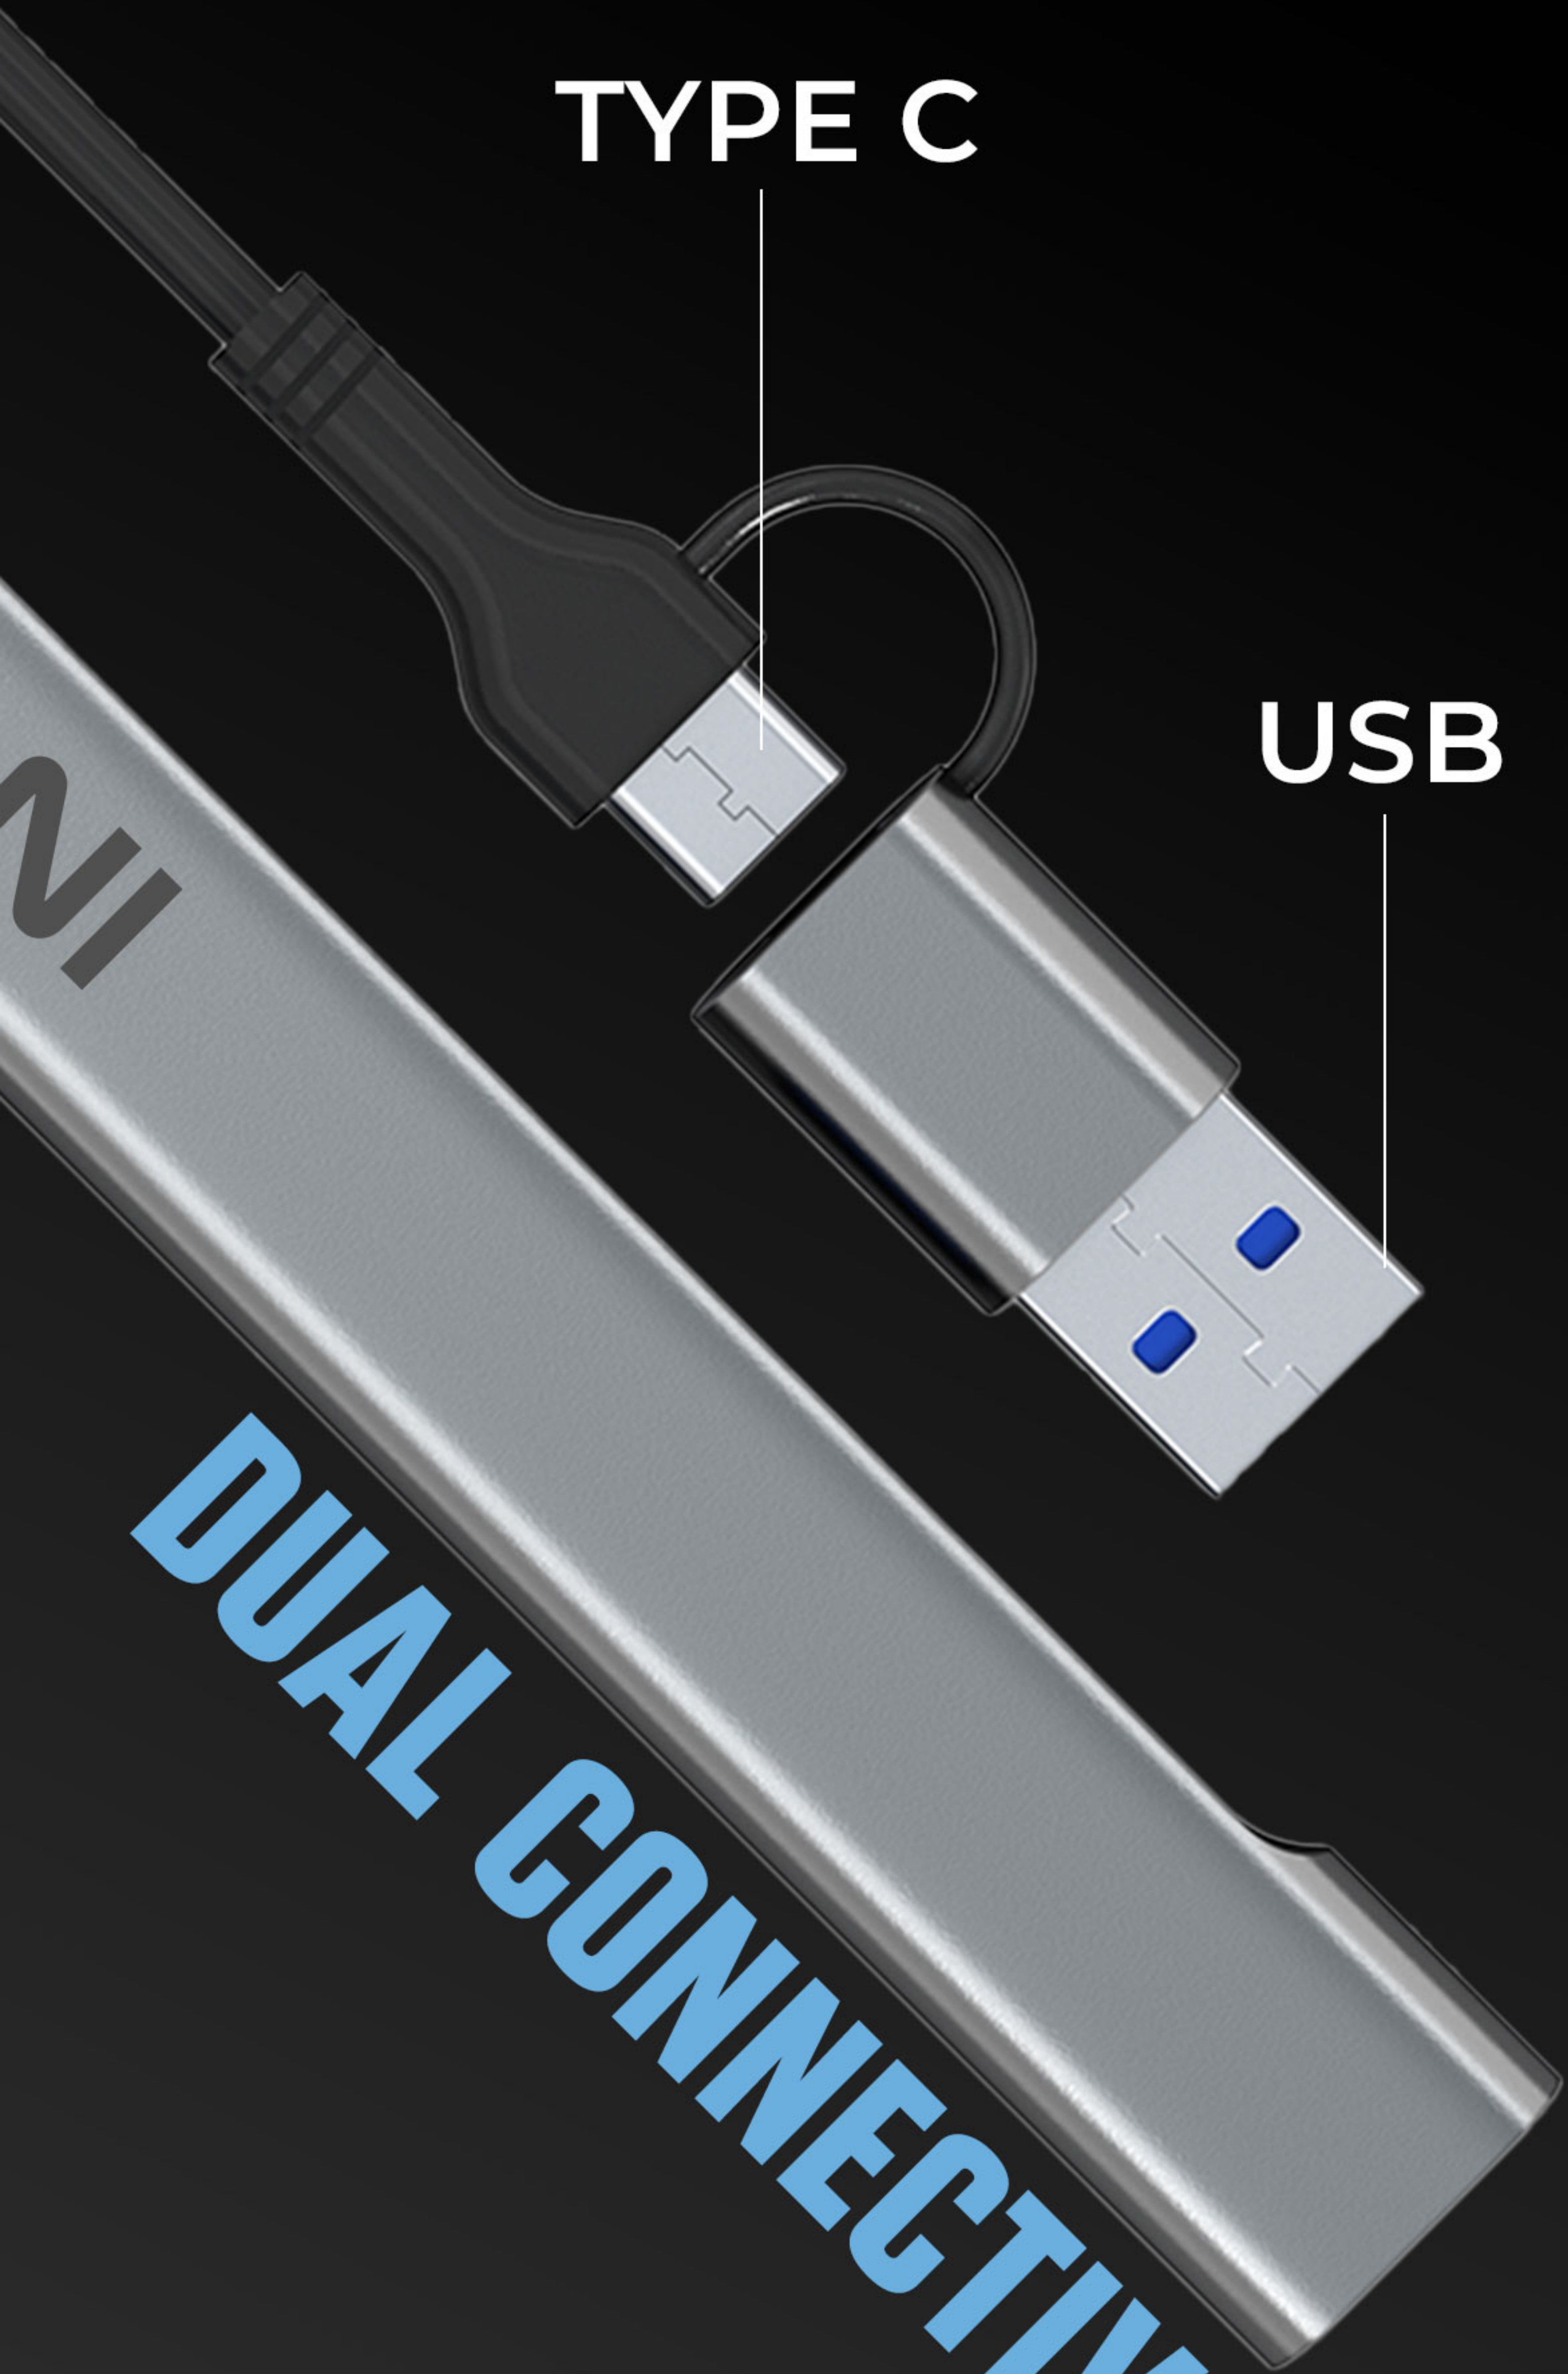

INTEX

INTRODUCING

INTEX USB HUB 7 PORT DC

TWO WAYS TO PLUG. ENDLESS WAYS TO USE

TYPE C

USB

DUAL CONNECTIVITY

INTEX

MORE PORTS, MORE CONNECTIVITY
7-IN-1 HUB
DESIGNED FOR EVERY NEED

INTEX

**5V WORKING
VOLTAGE**

INTEX

Built in IC

SMART. SECURE. SEAMLESS.

Advanced IC prevents overload and damage

A close-up photograph of a person's hands holding a grey fabric bag. The person is wearing a grey and white checkered shirt. One hand is holding the top handle of the bag, while the other hand is holding a grey power hub device with the 'INTEX' logo on it. The power hub has a black cable attached to it and two blue USB-A ports. The background is plain white.

INTEX

**WORK WITHOUT
BOUNDARIES**

POWERFUL HUB DESIGNED
FOR LIFE ON THE MOVE

USB HUB 7 PORT DC

TWO WAYS TO PLUG. ENDLESS WAYS TO USE

Dual Connector
USB 3.0 & TYPE-C

High-Speed
Data Transfer

Wide
Compatibility