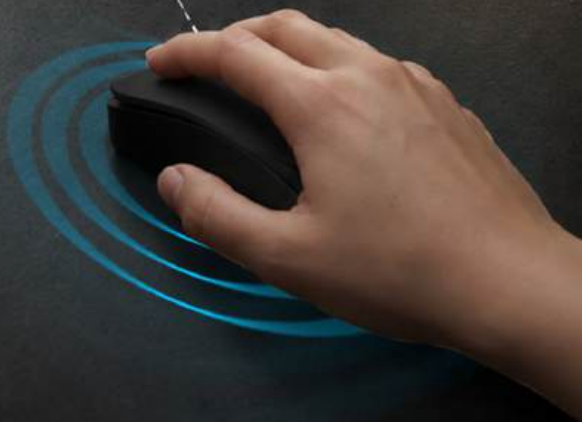

INTEX

INTRODUCING
GRIP

WIRELESS MOUSE

STYLE THAT CLICKS.

Design that Performs.

INTEX

DESIGNED TO REDUCE FATIGUE

Every Click, More Comfortable.

INTEX

STRONG SIGNAL. SMOOTH PERFORMANCE.

10M Wireless Freedom

10 M
Working Range

INTEX

ACCURATE. RESPONSIVE. RELIABLE.

Move with Precision

High
Precision

INTEX

TWO MODES. ONE MOUSE.

Dual Mode Connectivity

INTEX

HOLD COMFORT. CONTROL EVERY CLICK.

Grip Better. Work Smarter.

**Smooth
Scroll**

INTEX

SINGLE BATTERY OPERATION

Smooth tracking on less power

300 mAh

BATTERY INCLUDED

INTEX

PICK YOUR STYLE.

Choose Your Perfect Colour

PINK