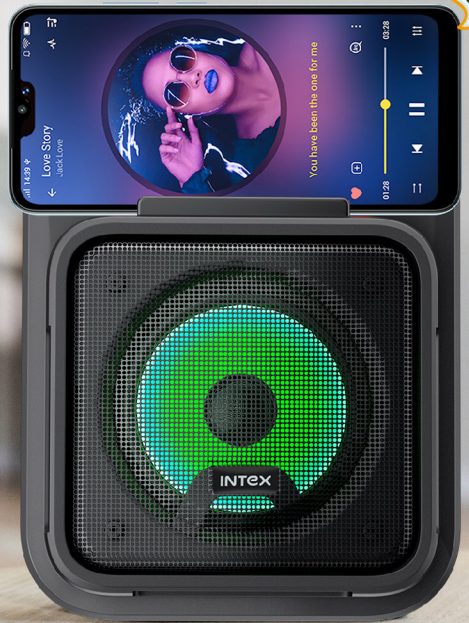

INTEX

YOUR PORTABLE
COMPANION

WITH **RGB** LIGHTS

— INTRODUCING —

IT 202

PORTABLE BT SPEAKER

INTEX

12W
POWER
OUTPUT

4" DYNAMIC
DRIVER SIZE
GREAT SOUND QUALITY

INTEX

EASY TO
CARRY HANDLE

**GRAB
& GO**

INTEX

**Mobile
Holder**

BT v5.0

WIRELESS BLUETOOTH STREAMING

GRAB YOUR MIC AND GET READY
TO KARAOKE!

AMBIENT **RGB** LIGHTS

MULTIPLE MODES
OF OPERATION

Volume Down/Previous Track

AUX, Ant., USB Charging Port

Power ON/OFF

USB Port

Mode, Play/Pause

Volume Up/Next Track

MIC Port

TF Port

POWER OUTPUT: 12W
WOOFER SIZE: 4" 2.7 OHM
POWER INPUT: DC 5V-2A
R. FREQUENCY: 100Hz-16KHz
S/N Ratio: 80 dB
MADE IN INDIA

INTEX

Rechargeable
Battery

Front RGB
Lights

FM Radio
Function