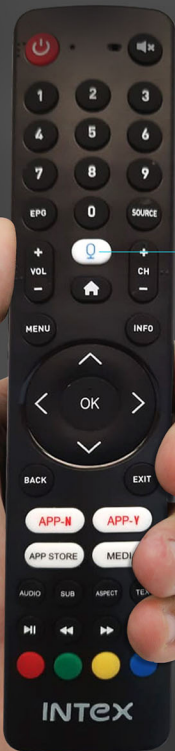

INTEX

SLEEK TV VIEWING
AT YOUR FINGERTIPS WITH THE
LED-SHF3291 | 80CM (32)

MADE IN
INDIA

INTEX

BRIGHT & VIVID
COLOURS
IN EVERY FRAME

INTEX

**EXPERIENCE
INCREDIBLENESS**

WITH

「THE 20W SPEAKERS」

INTEX

BROWSE THROUGH YOUR
FAVOURITE OTT APPS

WITH ANDROID 9.0 AOSP

1GB RAM

8GB ROM

INTEX

Open YouTube

VOICE ACTIVATED REMOTE FOR EASE OF USE

INTEX

SCREEN MIRRORING
with
Kindlink & MaxHub Share

INTEX

MULTIPLE

CONNECTIVITY & PORTS

ANDROID
9.0(AOSP)

BUILT-IN 

(ANDROID SMART TV)

- Picture Quality : HD Display, 1366 x 768 Resolution
- Sound : Supreme Sound Effect, 10W x 2 Box Speakers
- Connectivity : 2 HDMI Terminals, 2 USB Terminals, 2 AV Input, Built in Wi-Fi, Wi-Fi Direct, 1 Ethernet Port, 1 Headphone Out, Digital Audio Out, Bluetooth audio out
- Smart Features : Quad-Core A53 1.5 GHz Mali- G31 MP2 1 GB RAM, 8 GB Storage
- Operating System : Android 9.0 (AOSP)
- Power Supply : 100-240V