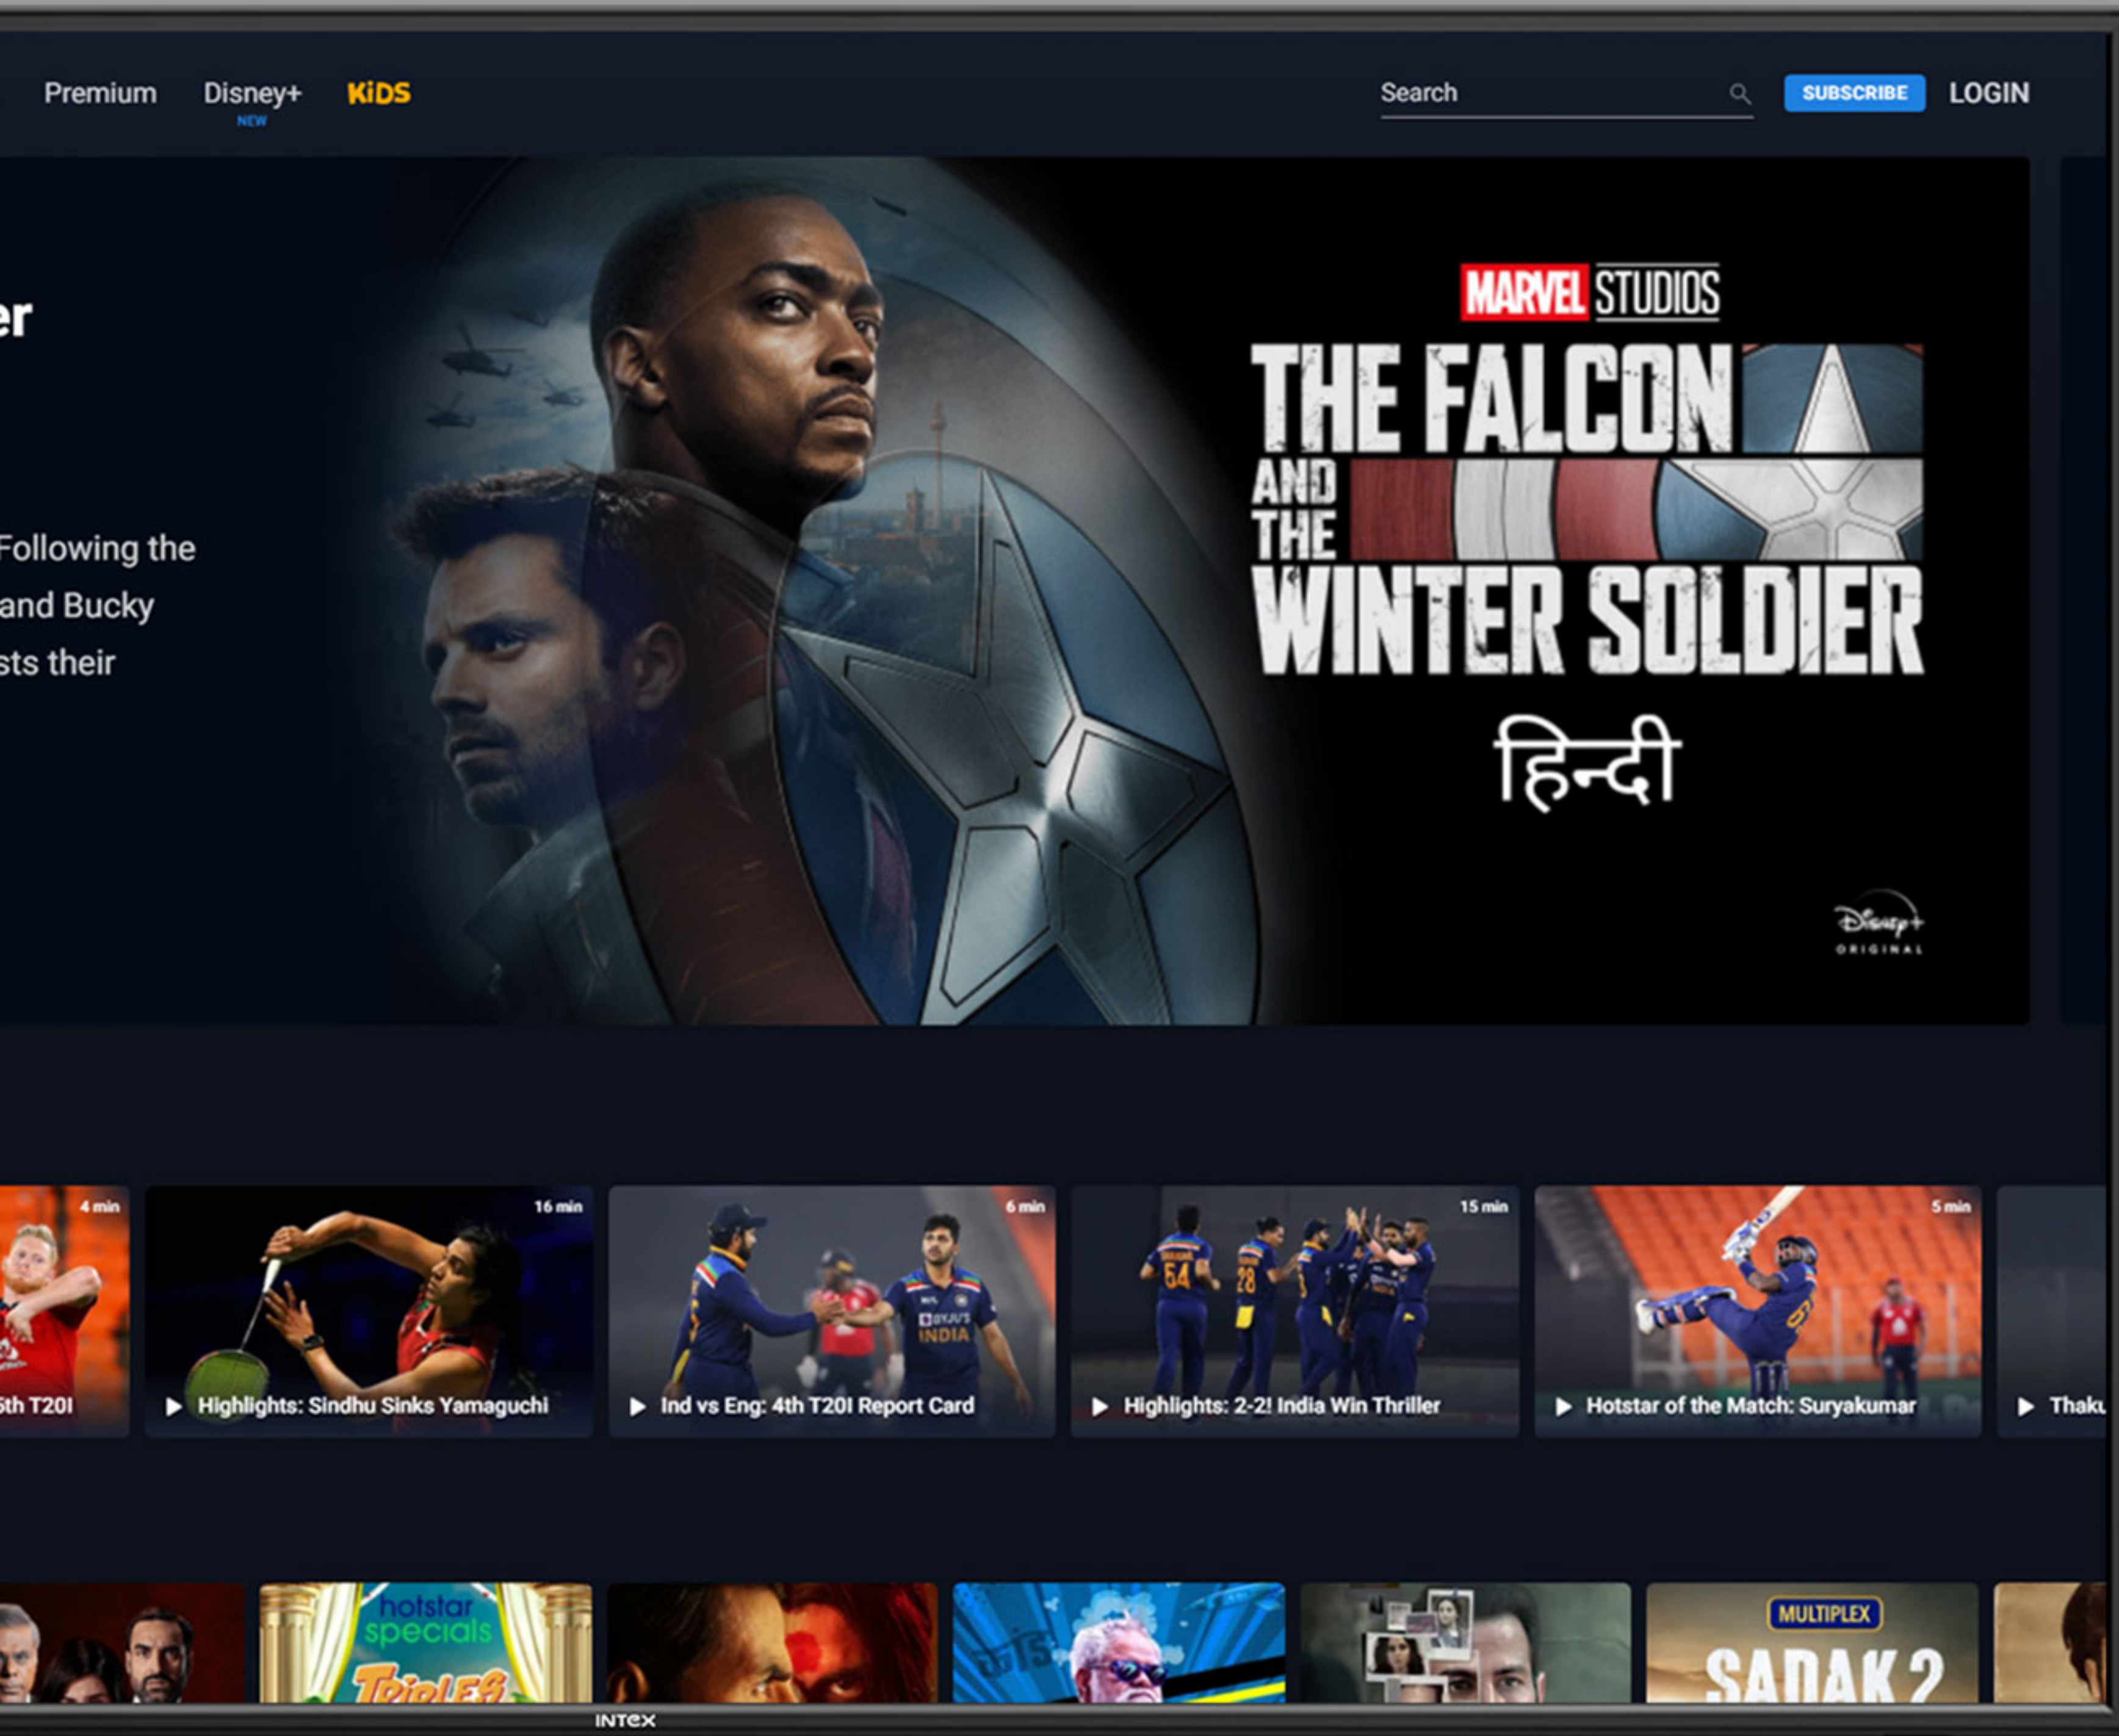

INTEX

BLUETOOTH AUDIO CONNECTIVITY

No more cables and connectors required with wireless bluetooth connectivity for audio

* Trademarks and logos are the property of their respective owners/company