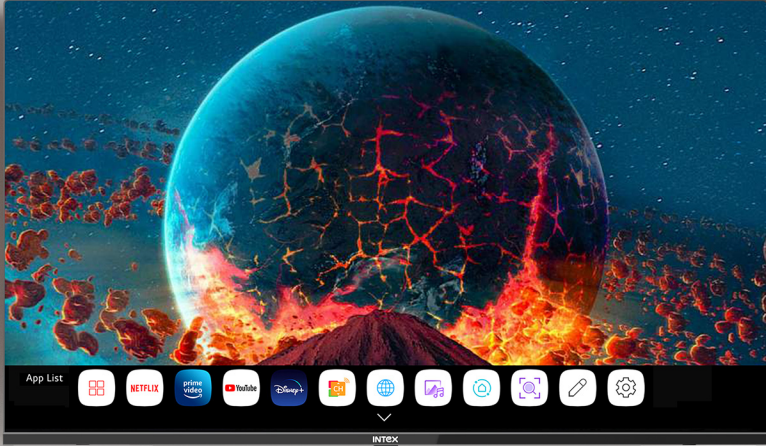

INTEX

ELEVATE YOUR ENTERTAINMENT

webOS TV with iOS Features!