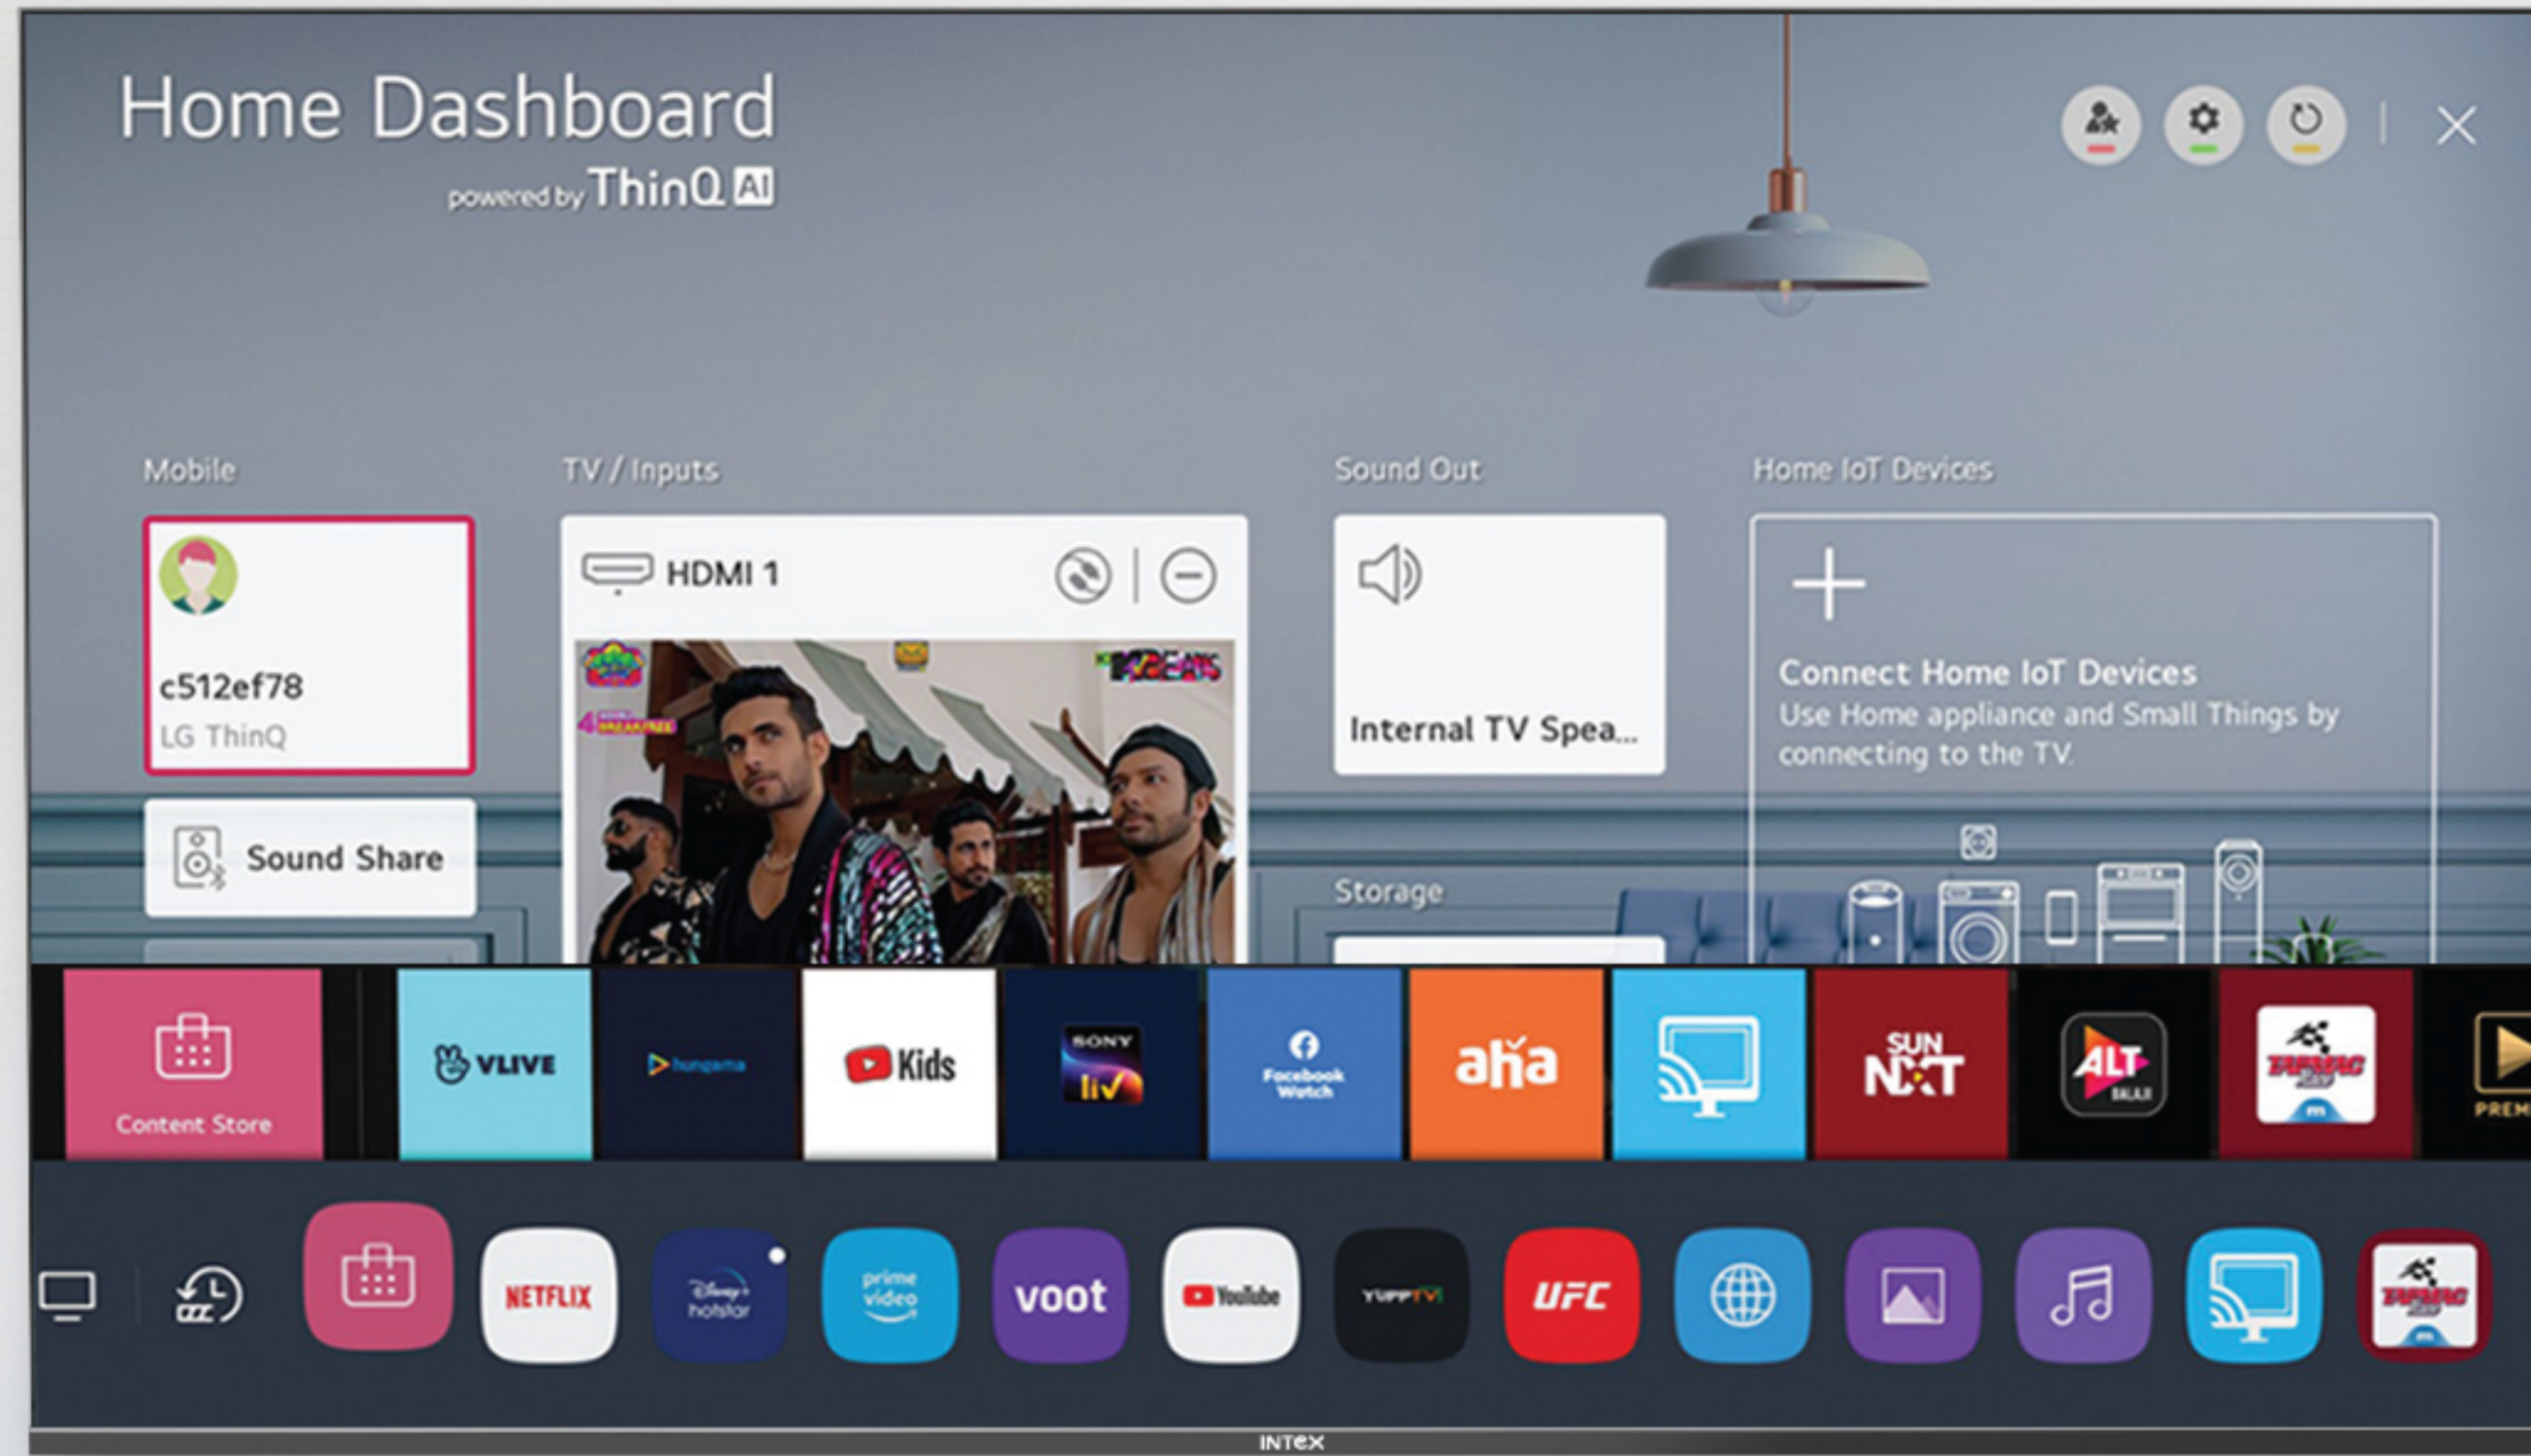

INTEX

Enter the World of Premium **ENTERTAINMENT**

LED-WOS5007U

50 | 126 CM

powered by
webOS TV

INTEX

4K ULTRA HD
Wide Screen
with Horizon Display

INTEX

**ENJOY
EDGE-TO-EDGE**
entertainment with a
huge 50" screen

INTEX

**DOLBY AUDIO
POWERED
20W SPEAKERS**

for an Immersive
Sound Experience

 **Dolby**
AUDIO

BRIGHTER VISUALS

1.07B Colours in every frame
350 Nits brightness

High Speed Processing with
Mali-G31 MP2 700 MHz | 1.5GB RAM & 8GB ROM

INTEX

Magic Remote™

ThinQ AI

alexa

Play the dance shows

Control your TV with Voice Commands on the
MAGIC REMOTE & THE ThinQ AI APP

Get Unlimited Entertainment while
Sitting at Home with your

SUN
NXT

Easy Screen Sharing with Built-in
DUAL BAND WI-FI
& **WI-FI DIRECT**

LED-WOS5007U | 126 cm (50)

Picture Quality	: Ultra HD Display, 3840 x 2160 Resolution
Sound	: Dolby Audio with Supreme Sound Effect, Bottom Firing Box Speaker 10W x 2
Connectivity	: 3 HDMI Terminals, 2 USB Terminals, 1 AV Input, BT audio output/input, Optical audio output, RF IN, Built in Wi-Fi, Wi-Fi Direct, 1 Ethernet Port, Audio Out
Smart Features	: CPU: ARM CA55/ 1.1GHz (Quad Core) GPU: Mali-G31 MP2 700 MHz 1.5 GB RAM, 8 GB Storage
Operating System	: webOS
Typical Brightness (+/- 10%)	: 400 nits
Screen Mirroring	: ThinQ AI, TV Cast