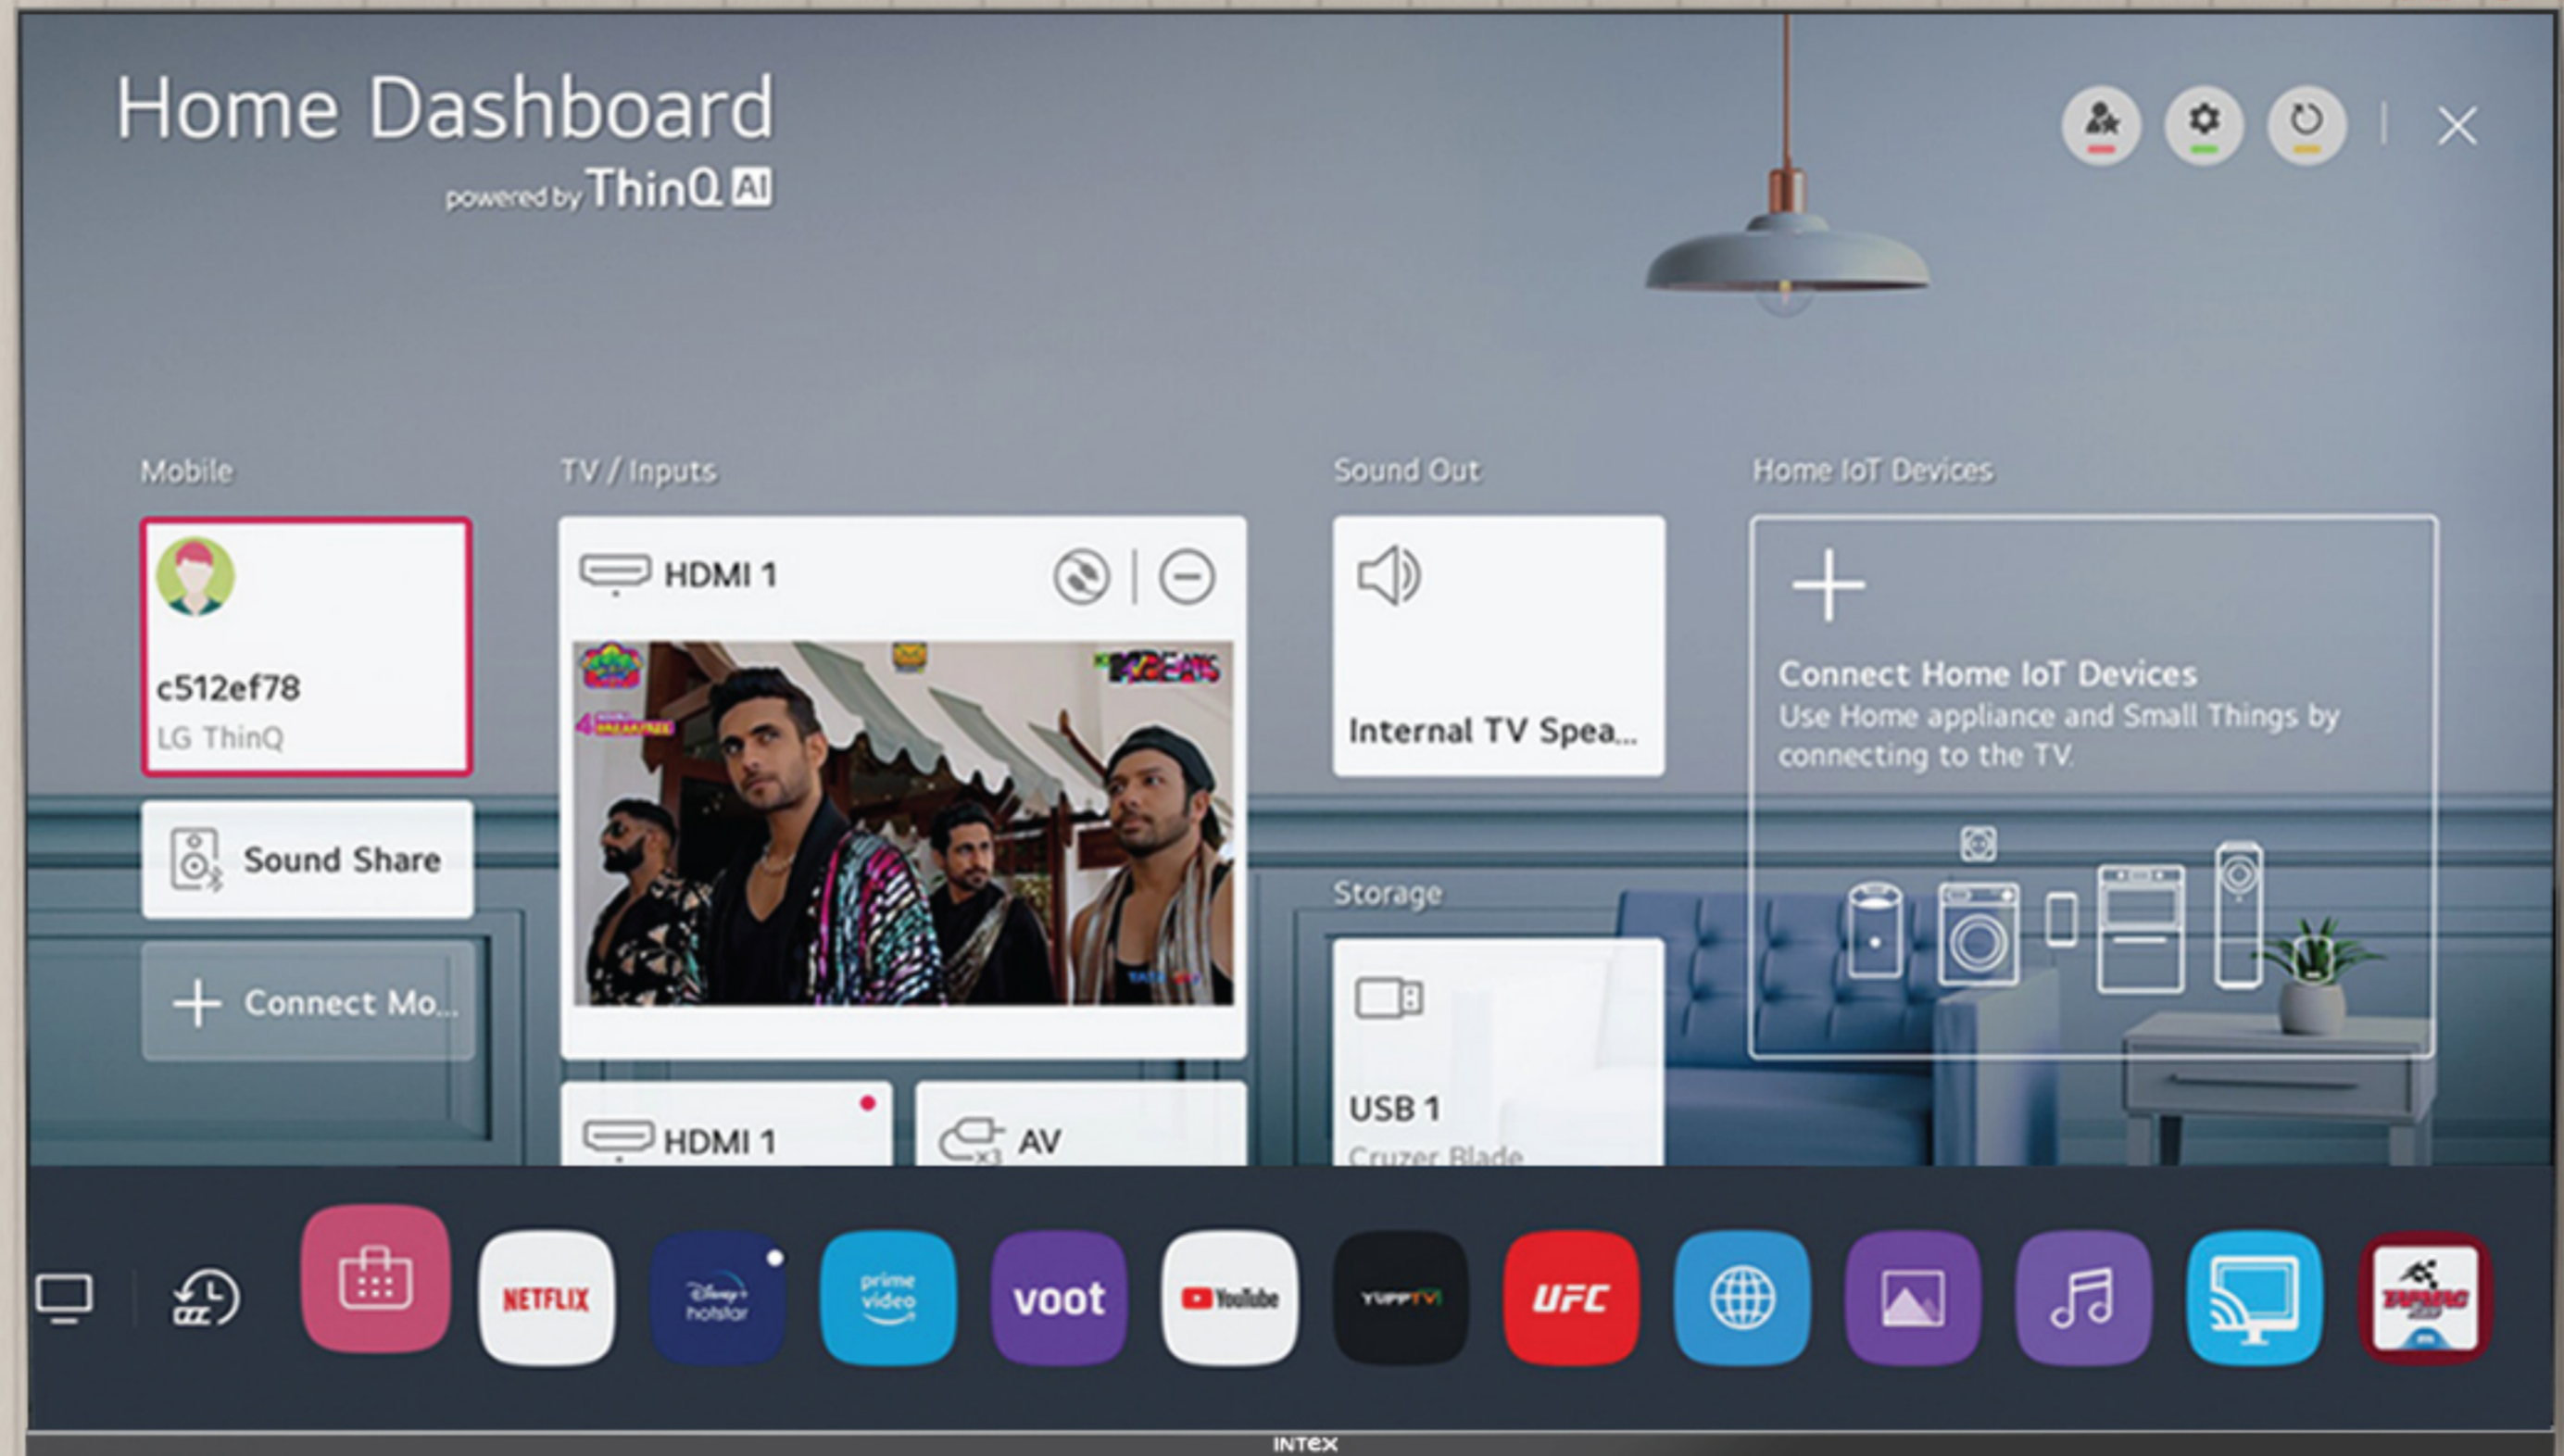

INTEX

Enter the World of Premium **ENTERTAINMENT**

LED-WOS5007U

50 | 126 CM

powered by
webOS TV

INTEX

4K ULTRA HD
Wide Screen
with Horizon Display

INTEX

**ENJOY
EDGE-TO-EDGE**
entertainment with a
huge 50" screen

INTEX

**DOLBY AUDIO
POWERED
20W SPEAKERS**

for an Immersive
Sound Experience

 **Dolby**
AUDIO

BRIGHTER VISUALS

1.07B Colours in every frame
350 Nits brightness

High Speed Processing with
Mali-G31 MP2 700 MHz | 1.5GB RAM & 8GB ROM

INTEX

Magic Remote™

ThinQ AI

alexa

Play the dance shows

Control your TV with Voice Commands on the
MAGIC REMOTE & THE ThinQ AI APP

Get Unlimited Entertainment while
Sitting at Home with your

SUN
NXT

Easy Screen Sharing with Built-in
DUAL BAND WI-FI
& **WI-FI DIRECT**

LED-WOS5007U | 126 cm (50)

Picture Quality	: Ultra HD Display, 3840 x 2160 Resolution
Sound	: Dolby Audio with Supreme Sound Effect, Bottom Firing Box Speaker 10W x 2
Connectivity	: 3 HDMI Terminals, 2 USB Terminals, 1 AV Input, BT audio output/input, Optical audio output, RF IN, Built in Wi-Fi, Wi-Fi Direct, 1 Ethernet Port, Audio Out
Smart Features	: CPU: ARM CA55/ 1.1GHz (Quad Core) GPU: Mali-G31 MP2 700 MHz 1.5 GB RAM, 8 GB Storage
Operating System	: webOS
Typical Brightness (+/- 10%)	: 400 nits
Screen Mirroring	: ThinQ AI, TV Cast