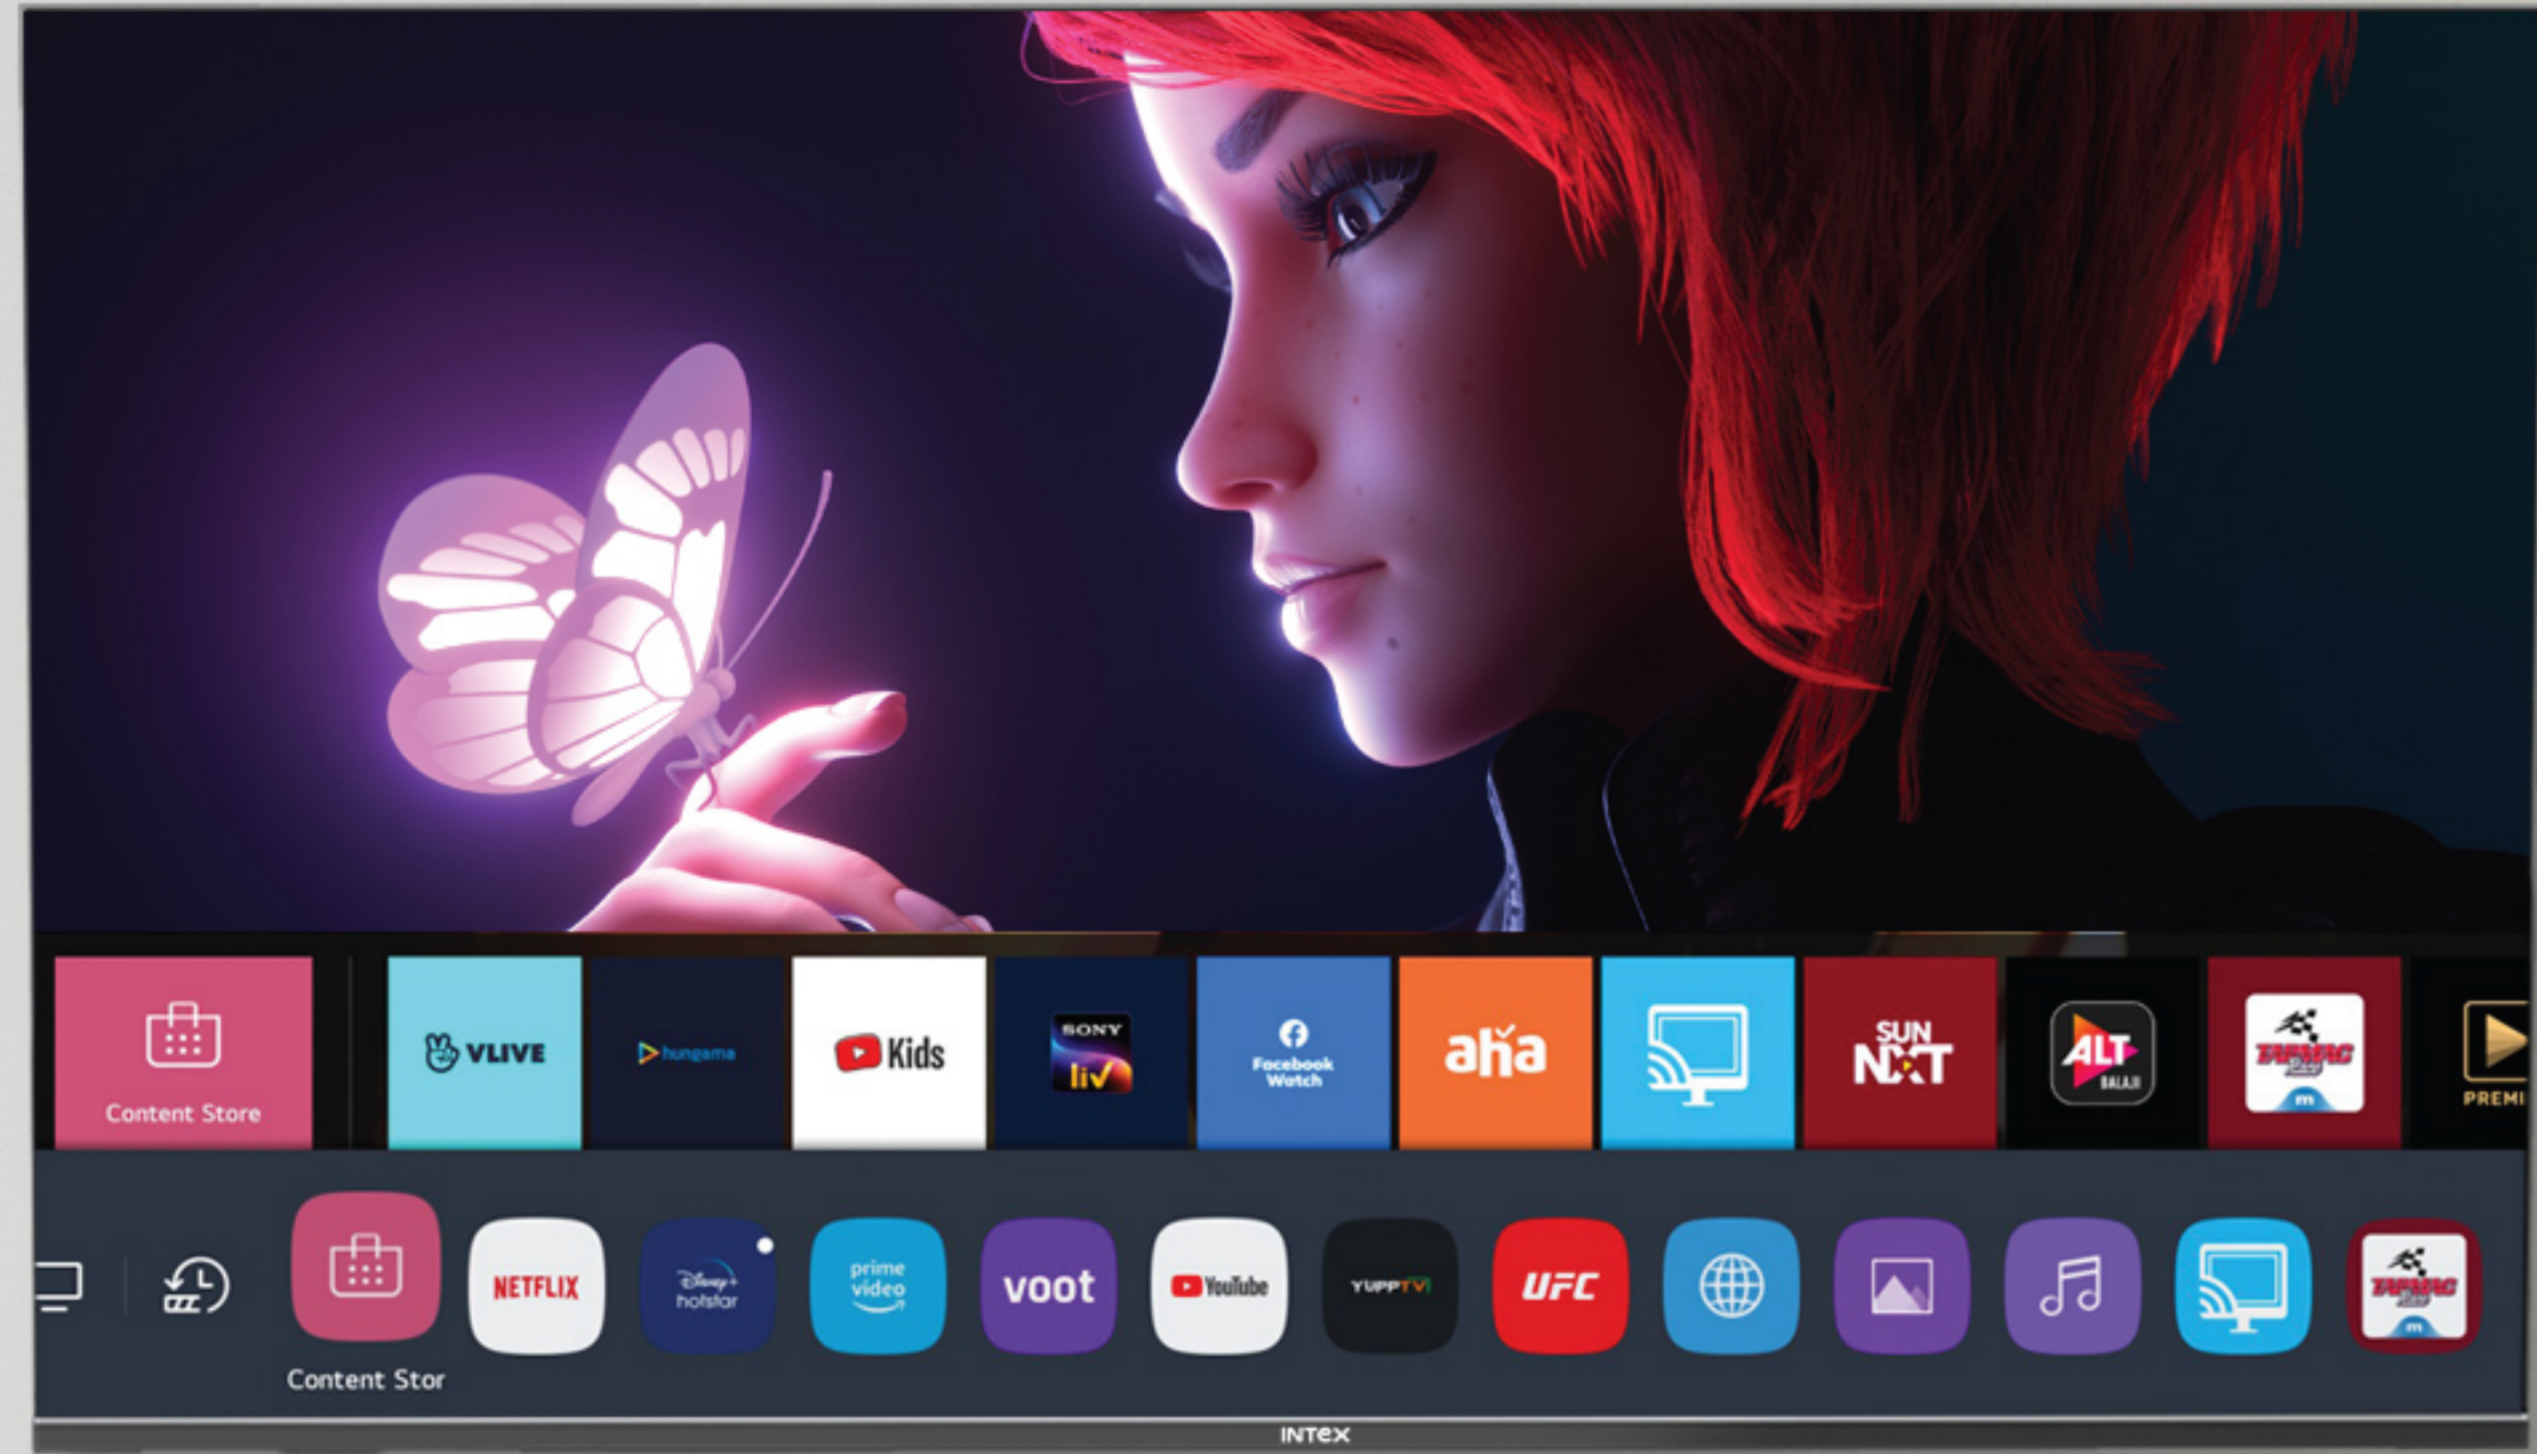

INTEX TECHNOLOGIES (INDIA) LTD.

Regd. Office: A-61, Okhla Industrial Area, Phase-II, New Delhi-110020

900+ Service Touch Points | Customer Care No. : 0120-489-5555

www.intex.in | Email: info@intex.in