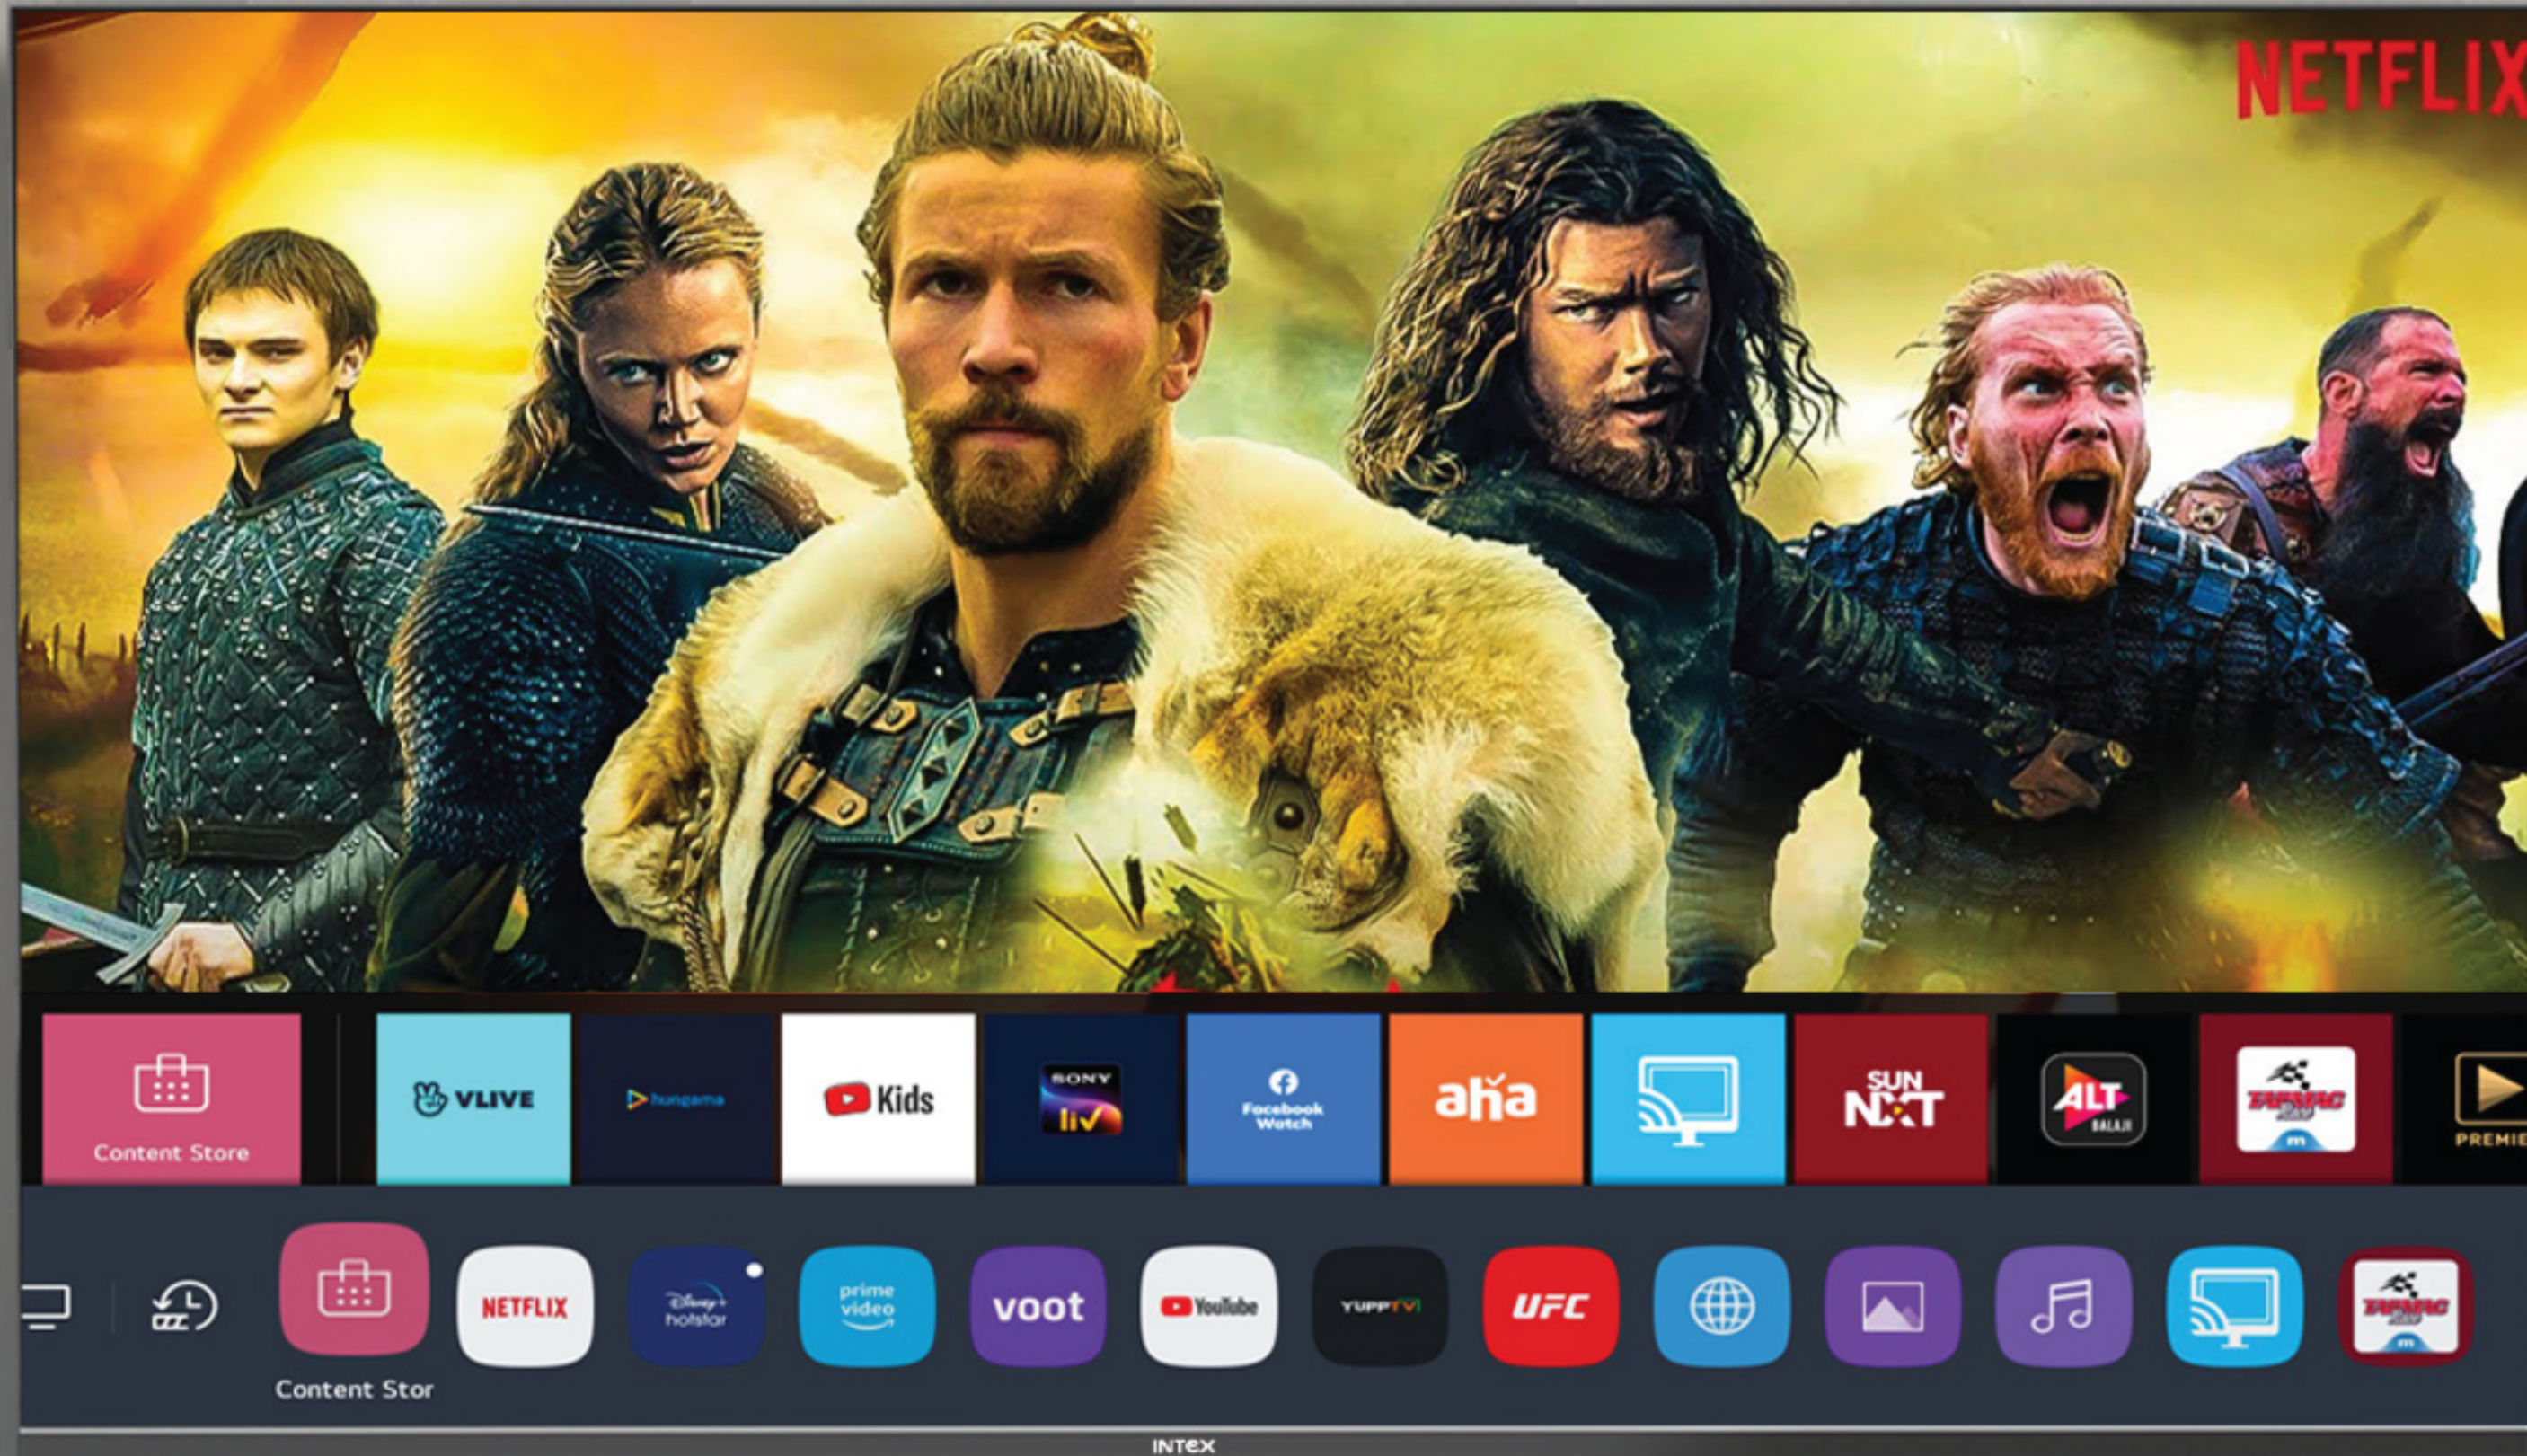

INTEX

Enter the World of Premium **ENTERTAINMENT**

LED-WOS5007U

50 | 126 CM

powered by
webOS TV

INTEX

4K ULTRA HD
Wide Screen
with Horizon Display

INTEX

**ENJOY
EDGE-TO-EDGE**
entertainment with a
huge 50" screen

INTEX

**DOLBY AUDIO
POWERED
20W SPEAKERS**

for an Immersive
Sound Experience

 **Dolby**
AUDIO

BRIGHTER VISUALS

1.07B Colours in every frame
350 Nits brightness

High Speed Processing with
Mali-G31 MP2 700 MHz | 1.5GB RAM & 8GB ROM

INTEX

Magic Remote™

ThinQ AI

alexa

Play the dance shows

Control your TV with Voice Commands on the
MAGIC REMOTE & THE ThinQ AI APP

Get Unlimited Entertainment while
Sitting at Home with your