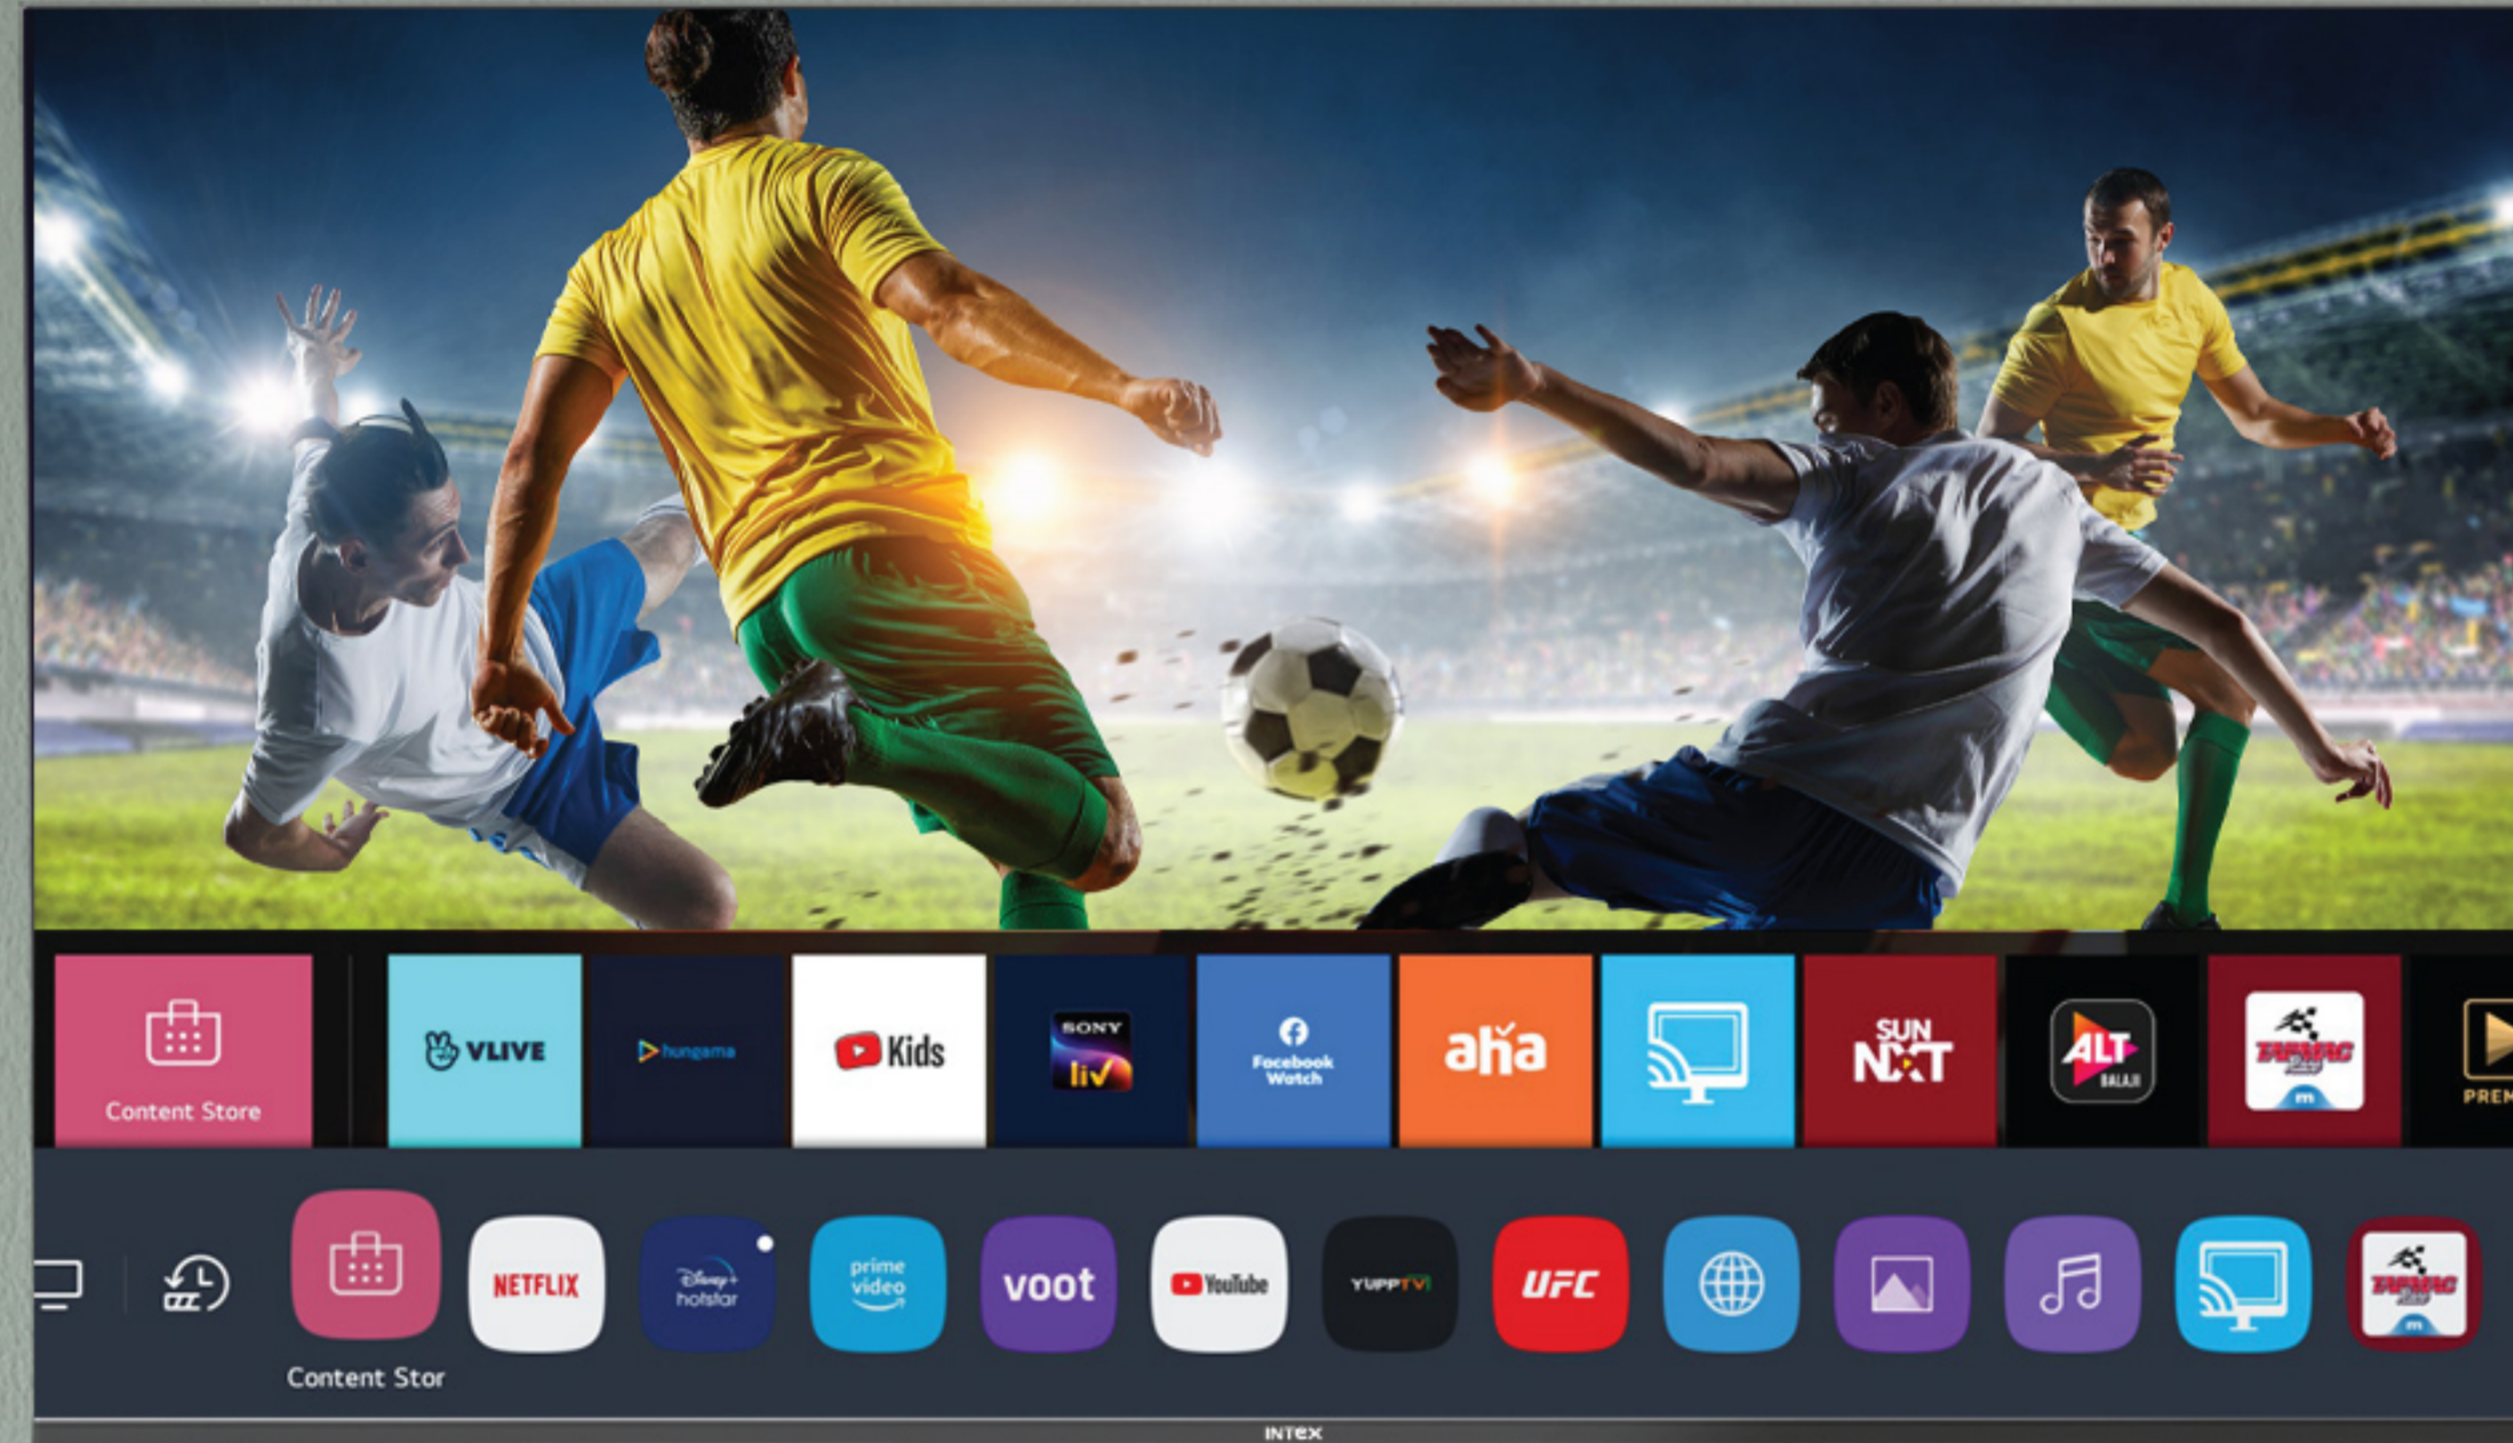

INTEX TECHNOLOGIES (INDIA) LTD.

Regd. Office: A-61, Okhla Industrial Area, Phase-II, New Delhi-110020

900+ Service Touch Points | Customer Care No. : 0120-489-5555

www.intex.in | Email: info@intex.in

@intextechnologies

@TechnologiesIntex

@IntexBrand

@IntexIndia