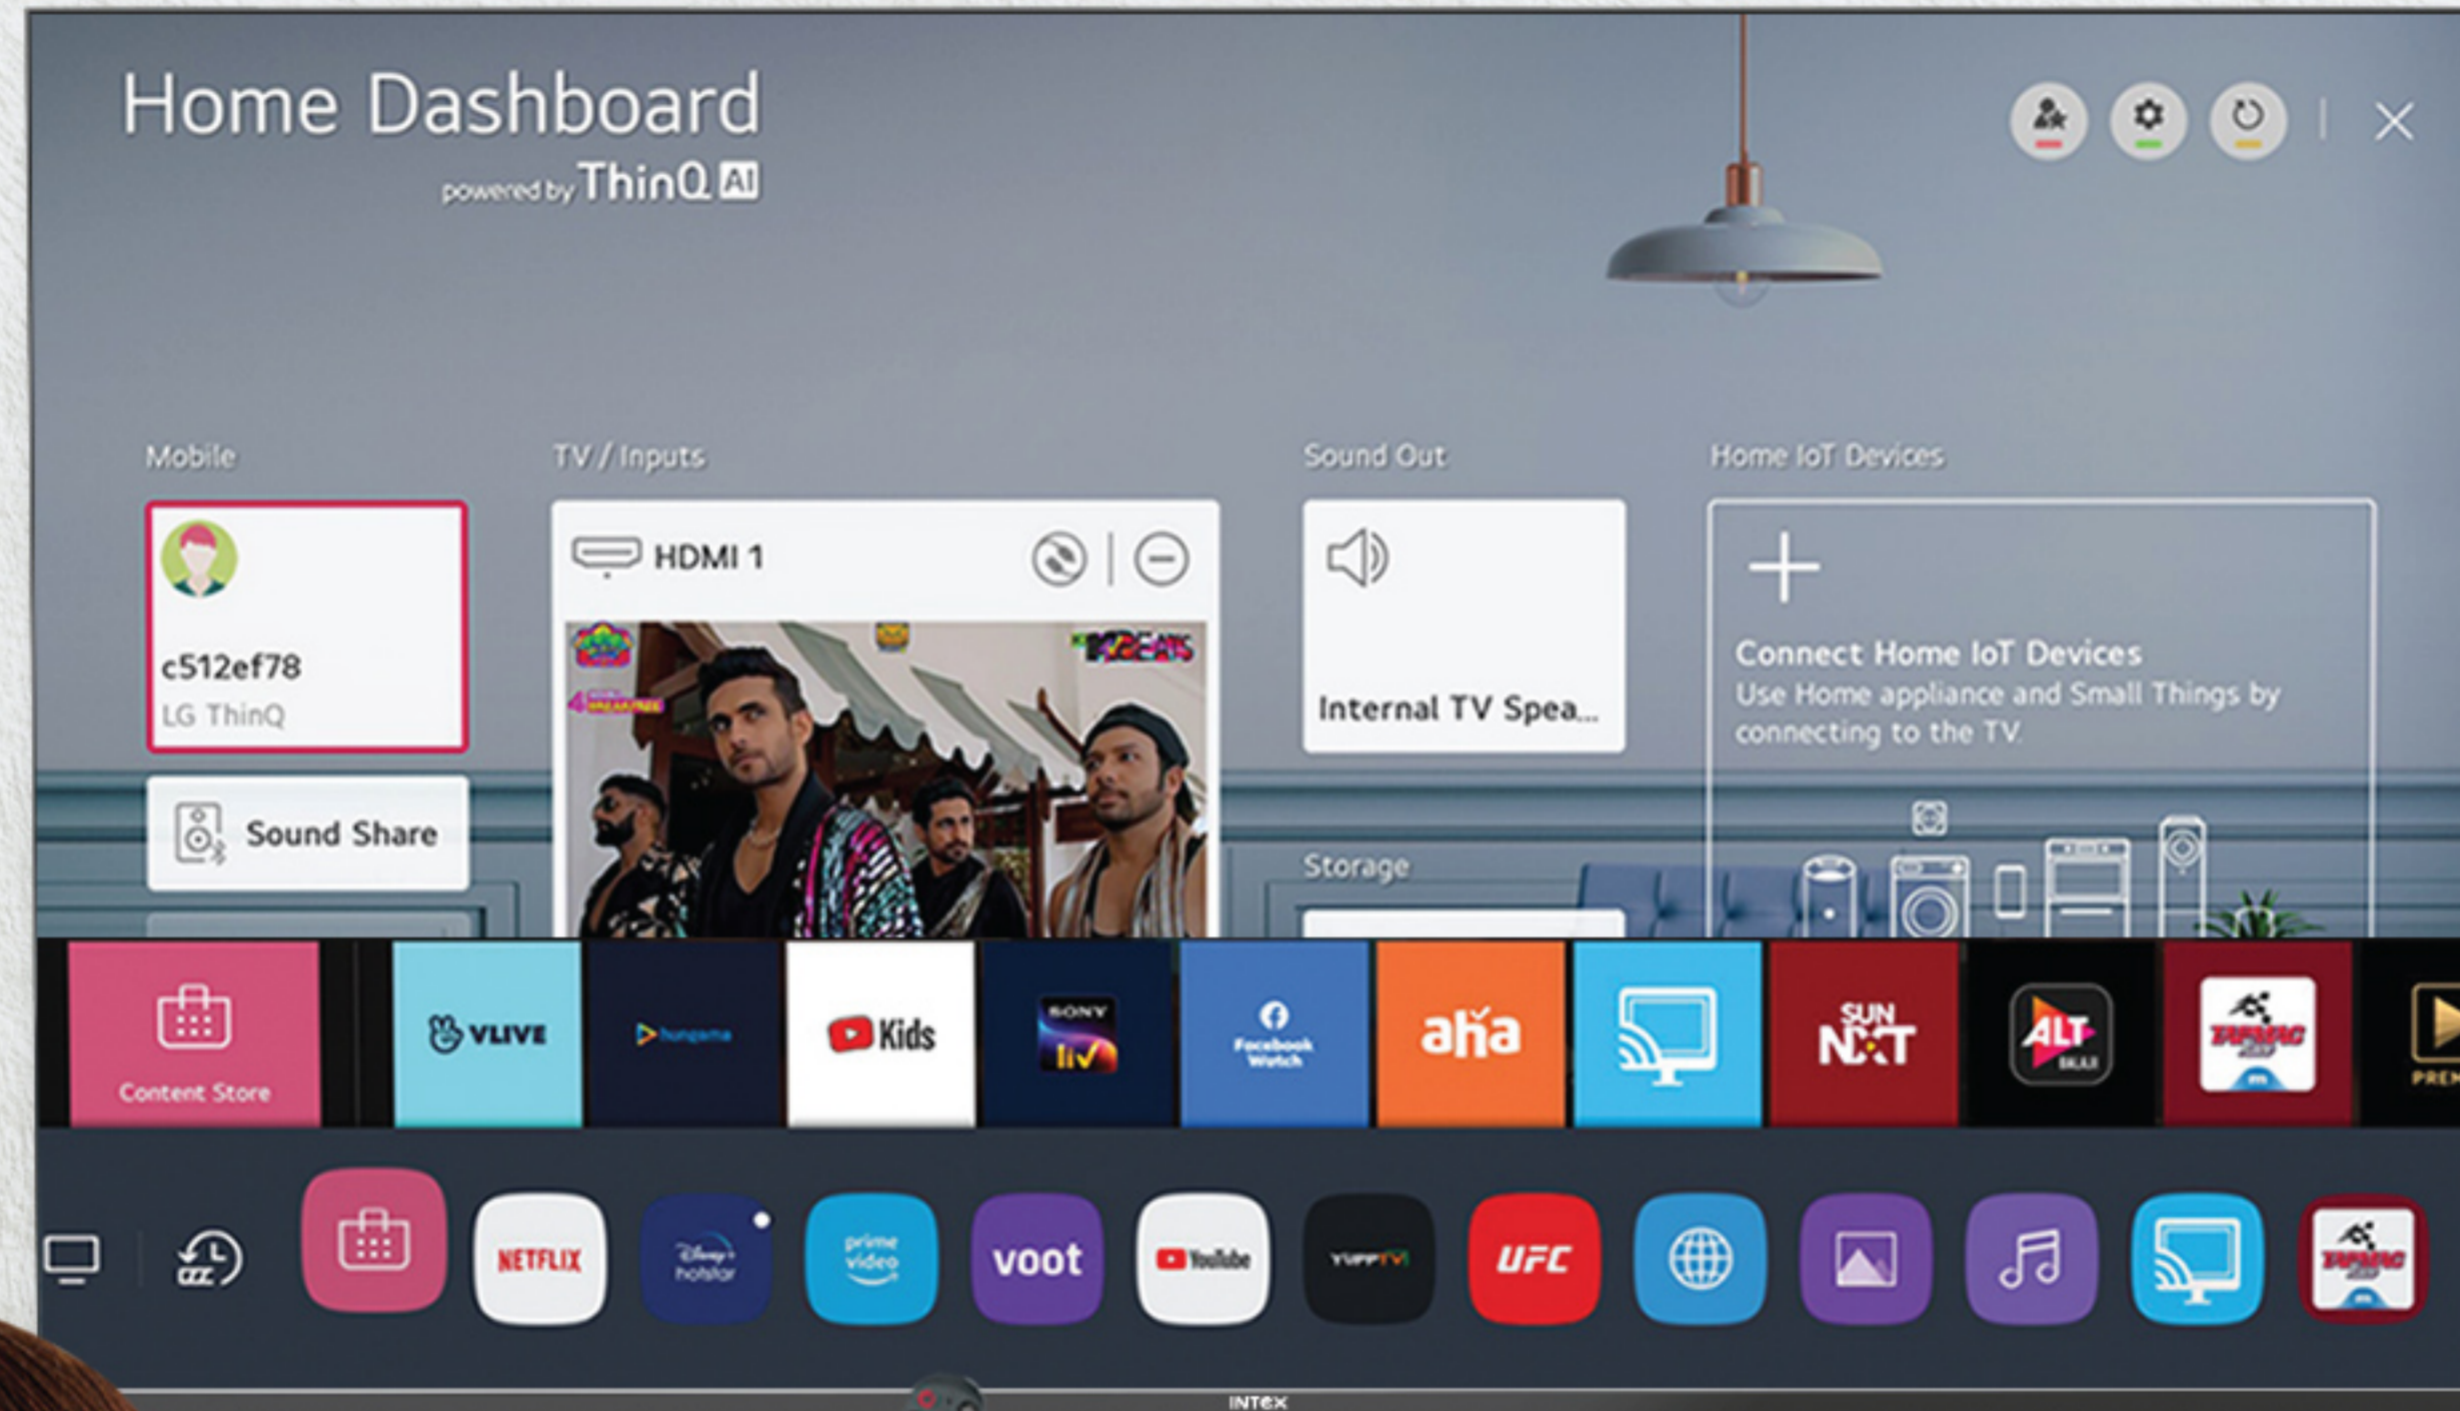

Enter the World of Premium  
**ENTERTAINMENT**

**LED-W0S5507U**

55 | 140 CM

powered by  
**webOS TV**

INTEX

**4K ULTRA HD**  
Wide Screen  
with Horizon Display

**ENJOY EDGE-TO-EDGE**  
entertainment with a huge 55" screen

# BRIGHTER VISUALS

1.07B Colours in every frame

**INTEX**

High Speed Processing with  
**Mali-G31 MP2 700 MHz**  
**1.5GB RAM & 8GB ROM**

Control your TV with Voice Commands on the  
**MAGIC REMOTE & THE ThinQ AI APP**

Magic Remote™

ThinQ AI

alexa

Get Unlimited Entertainment while  
Sitting at Home with your

# Easy Screen Sharing with Built-in **DUAL BAND WI-FI & WI-FI DIRECT**

Audio Out

Audio In

**LED-WOS5507U | 140 cm (55)**

- Picture Quality : Ultra HD Display, 3840 x 2160 Resolution
- Sound : **Dolby Audio** with Supreme Sound Effect, Bottom Firing Box Speaker 10W x 2
- Connectivity : 3 HDMI Terminals, 2 USB Terminals, 1 AV Input, BT audio output/input, Optical audio output, RF IN, Built in Wi-Fi, Wi-Fi Direct, 1 Ethernet Port, Audio Out
- Smart Features : CPU: ARM CA55/ 1.1GHz (Quad Core)  
GPU: Mali-G31 MP2 700 MHz  
1.5 GB RAM, 8 GB Storage
- Operating System : webOS
- Typical Brightness (+/- 10%) : 350 nits
- Screen Mirroring : ThinQ AI, TV Cast