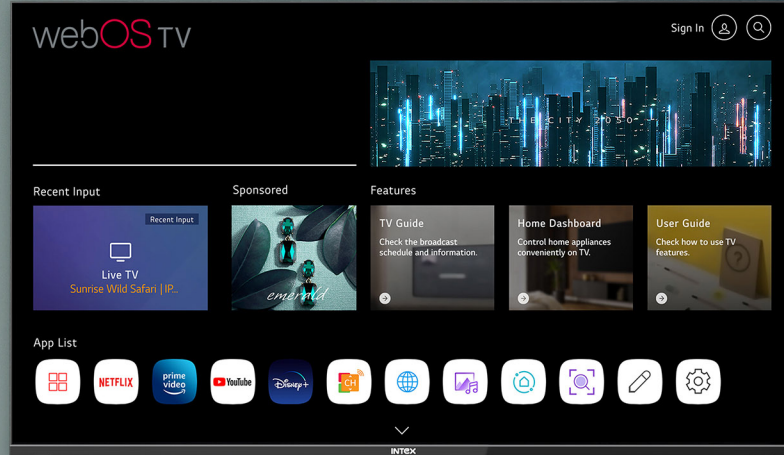

INTEX

OTT PLATFORMS

AT YOUR FINGERTIPS WITH PATCHWALL

NETFLIX | **YouTube** |