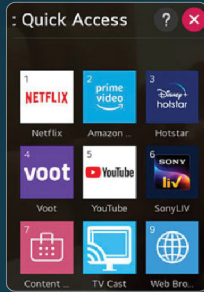

INTEX

AIR MOUSE

Air Mouse for super convenient Air Gestures

UNIVERSAL CONTROL

Control & access your set-top box, speaker, DVD etc. with a single remote

QUICK ACCESS BUTTONS

Add quick shortcuts to your remote buttons

VOICE COMMAND

Press & hold this button and give voice command

HOT KEY

Direct Key for NETFLIX

POINT, CLICK, SCROLL

Move your magic remote cursor over content & play with a simple click or you can even drag & drop

HOT KEY

Direct key for Amazon Prime video

Magic Remote™

WITH SMART VOICE CONTROL

INTEX

powered by
webOS Hub