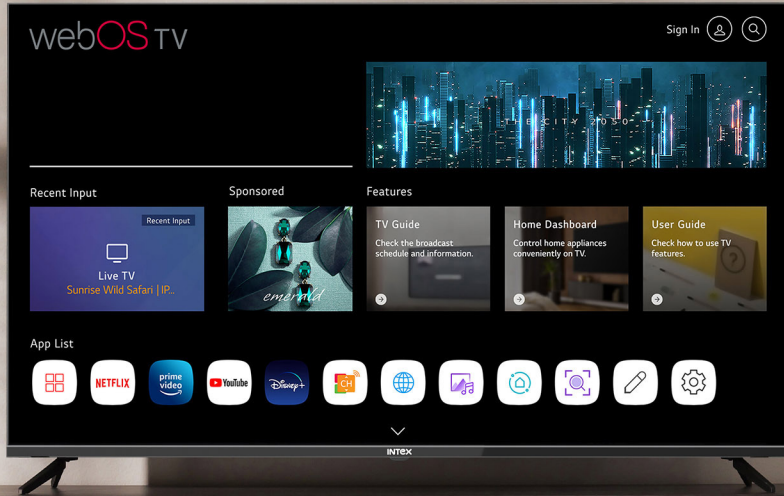

INTEX

LED-WOS5520U | 139 cm (55)

1. Picture Quality : Ultra HD Display, 3840 x 2160 Resolution
2. Sound : **Dolby Audio** with Supreme Sound Effect, Bottom Firing Box Speaker 12W x 2
3. Connectivity : 3 HDMI Terminals, 2 USB Terminals, 1 AV Input, BT audio output/input, Optical audio output, RF IN, Built in Wi-Fi, Wi-Fi Direct, 1 Ethernet Port, Audio Out
4. Smart Features : CPU: ARM Quad Core CA75(x2) 1.0GHz, ARM Quad Core CA55(x2) 1.0GHz, GPU: IMG BXE4 GPU (700Mhz), 1.5GB RAM, 8GB ROM
5. Operating System : webOS 2.0
6. Typical Brightness : 340 Nits (+/- 10%)
7. Screen Mirroring : ThinQ AI, TV Cast

1+1 YEARS WARRANTY