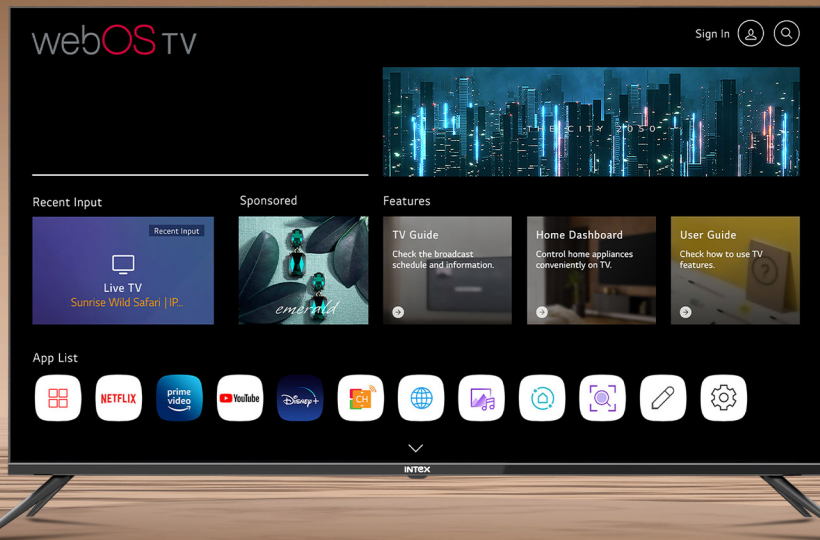

INTEX

ENTERTAINMENT AT ITS BEST

INTRODUCING

LED-WOS5520U

55 | 139 CM

powered by
webOS Hub