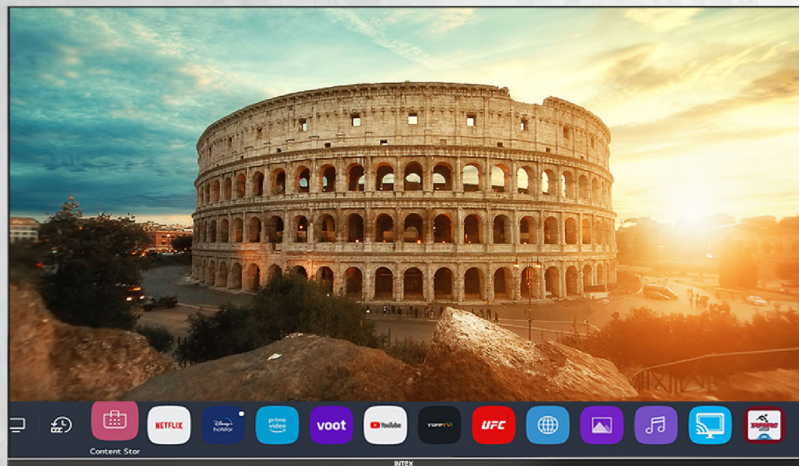

EXPERIENCE UNPARALLELED VIEWING WITH THE

LED-WOS6501U
65 | 164 CM

powered by webOS TV

HUGE 65" BEZEL-LESS SCREEN FOR
 EDGE-TO-EDGE ENTERTAINMENT

HORIZON DISPLAY WITH
350 NITS BRIGHTNESS
FOR LIFE-LIKE PICTURE QUALITY

1.07 B VIVID COLOURS IN EVERY FRAME

MAGIC WAND-LIKE REMOTE WITH
VOICE CONTROLS
 TO CONTROL YOUR TV ALONG WITH THE

ThinQ AI

Alexa, Open the YouTube Songs

VIEW YOUR FAVOURITE CONTENT OF THE STREAMING PLATFORMS YOU LOVE

Audio Out

Audio In

LED-WOS6501U | 164 cm (65)

- Picture Quality : Ultra HD Display, 3840 x 2160 Resolution
- Sound : **Dolby Audio** with Supreme Sound Effect, Bottom Firing Box Speaker 10W x 2
- Connectivity : 3 HDMI Terminals, 2 USB Terminals, 1 AV Input, BT audio output/input, Optical audio output, RF IN, Built in Wi-Fi, Wi-Fi Direct, 1 Ethernet Port, Audio Out
- Smart Features : CPU: ARM CA55/ 1.1GHz (Quad Core) GPU: Mali-G31 MP2 700 MHz 1.5 GB RAM, 8 GB Storage
- Operating System : webOS
- Typical Brightness : 350 nits (+/- 10%)
- Screen Mirroring : ThinQ AI, TV Cast