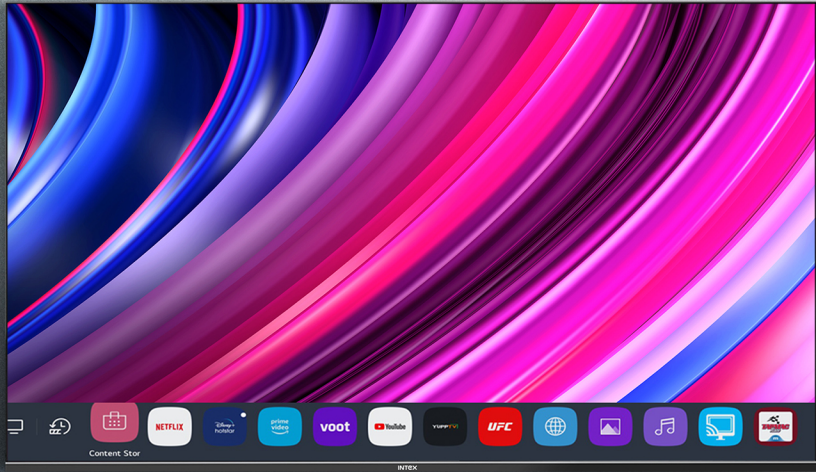

INTEX

INTEX TECHNOLOGIES (INDIA) LTD.

Regd. Office: A-61, Okhla Industrial Area, Phase-II, New Delhi-110020

900+ Service Touch Points | Customer Care No. : 0120-489-5555 | www.intex.in | Email: info@intex.in

@intextechnologies @TechnologiesIntex @IntexBrand @IntexIndia