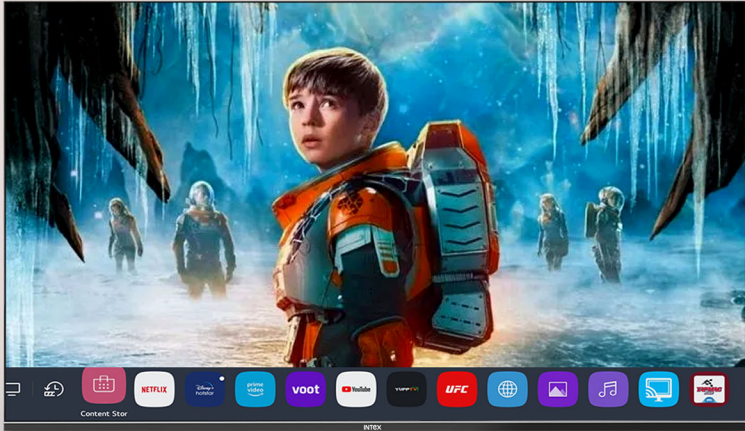

EXPERIENCE UNPARALLELED VIEWING WITH THE

LED-WOS6501U
65 | 164 CM

powered by webOS TV

HUGE 65" BEZEL-LESS SCREEN FOR
 EDGE-TO-EDGE ENTERTAINMENT

HORIZON DISPLAY WITH
350 NITS BRIGHTNESS
FOR LIFE-LIKE PICTURE QUALITY

1.07 B VIVID COLOURS IN EVERY FRAME

MAGIC WAND-LIKE REMOTE WITH
VOICE CONTROLS
 TO CONTROL YOUR TV ALONG WITH THE

ThinQ AI

Alexa, Open the YouTube Songs

VIEW YOUR FAVOURITE CONTENT OF THE STREAMING PLATFORMS YOU LOVE

AN IMMERSIVE SOUND EXPERIENCE AWAITS YOU WITH THE 20W BOX SPEAKERS

INTEX

FASTER PROCESSING WITH
Mali-G31 MP2 700 MHz

1.5GB RAM

8GB ROM

EASY SCREEN SHARING ENABLED WITH
BUILT-IN DUAL BAND WIFI & WIFI DIRECT

Audio Out

Audio In

LED-WOS6501U | 164 cm (65)

- Picture Quality : Ultra HD Display, 3840 x 2160 Resolution
- Sound : **Dolby Audio** with Supreme Sound Effect, Bottom Firing Box Speaker 10W x 2
- Connectivity : 3 HDMI Terminals, 2 USB Terminals, 1 AV Input, BT audio output/input, Optical audio output, RF IN, Built in Wi-Fi, Wi-Fi Direct, 1 Ethernet Port, Audio Out
- Smart Features : CPU: ARM CA55/ 1.1GHz (Quad Core) GPU: Mali-G31 MP2 700 MHz 1.5 GB RAM, 8 GB Storage
- Operating System : webOS
- Typical Brightness : 350 nits (+/- 10%)
- Screen Mirroring : ThinQ AI, TV Cast