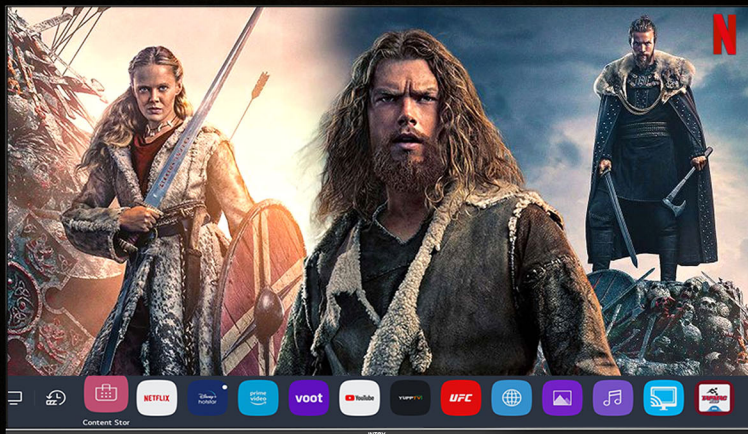

EXPERIENCE UNPARALLELED VIEWING WITH THE

LED-WOS6501U
65 | 164 CM

powered by webOS TV

HUGE 65" BEZEL-LESS SCREEN FOR
 EDGE-TO-EDGE ENTERTAINMENT

HORIZON DISPLAY WITH
350 NITS BRIGHTNESS
FOR LIFE-LIKE PICTURE QUALITY

1.07 B VIVID COLOURS IN EVERY FRAME

MAGIC WAND-LIKE REMOTE WITH
VOICE CONTROLS
 TO CONTROL YOUR TV ALONG WITH THE

ThinQ AI

Alexa, Open the YouTube Songs

VIEW YOUR FAVOURITE CONTENT OF THE STREAMING PLATFORMS YOU LOVE

AN IMMERSIVE SOUND EXPERIENCE AWAITS YOU WITH THE 20W BOX SPEAKERS

INTEX

FASTER PROCESSING WITH
Mali-G31 MP2 700 MHz

1.5GB RAM

8GB ROM

EASY SCREEN SHARING ENABLED WITH
BUILT-IN DUAL BAND WIFI & WIFI DIRECT

Audio Out

Audio In

LED-WOS6501U | 164 cm (65)

- Picture Quality : Ultra HD Display, 3840 x 2160 Resolution
- Sound : **Dolby Audio** with Supreme Sound Effect, Bottom Firing Box Speaker 10W x 2
- Connectivity : 3 HDMI Terminals, 2 USB Terminals, 1 AV Input, BT audio output/input, Optical audio output, RF IN, Built in Wi-Fi, Wi-Fi Direct, 1 Ethernet Port, Audio Out
- Smart Features : CPU: ARM CA55/ 1.1GHz (Quad Core) GPU: Mali-G31 MP2 700 MHz 1.5 GB RAM, 8 GB Storage
- Operating System : webOS
- Typical Brightness : 350 nits (+/- 10%)
- Screen Mirroring : ThinQ AI, TV Cast