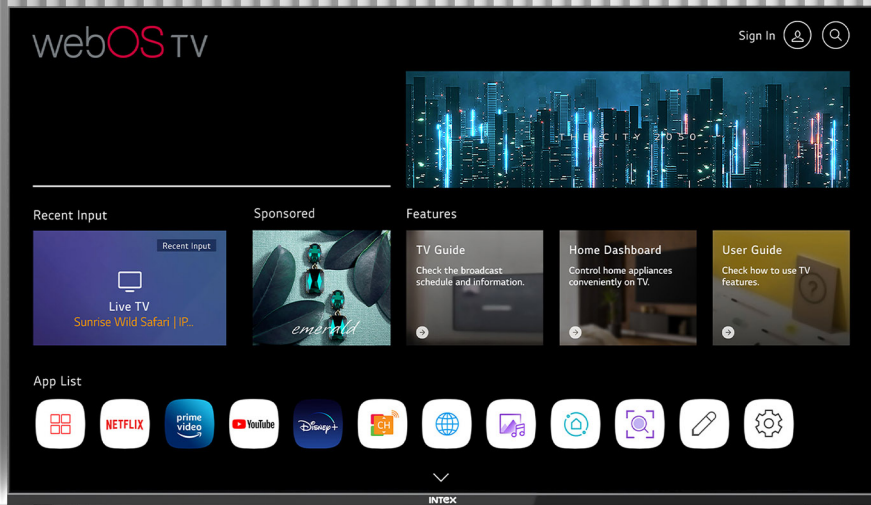

INTEX

INTRODUCING

LED-WOS6520U

65 | 164 CM

ENTERTAINMENT
AT ITS BEST

powered by
webOS Hub