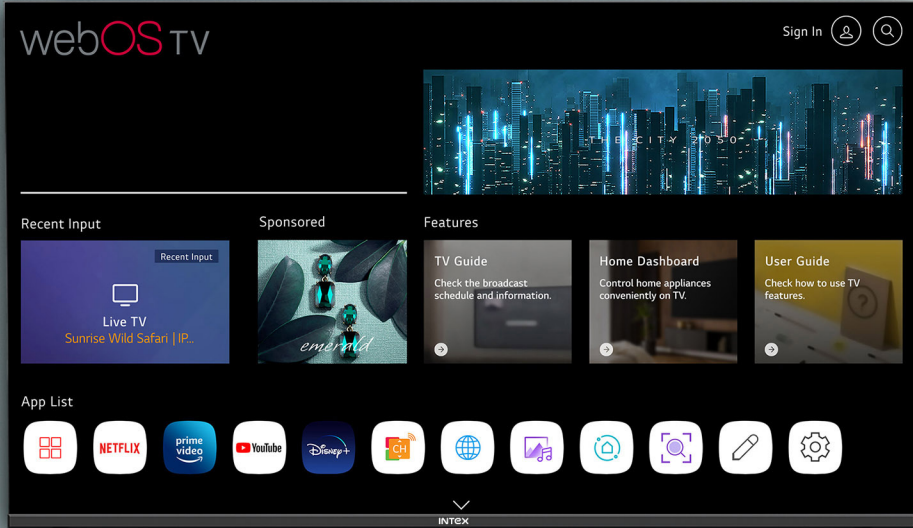

8GB ROM

1.5GB RAM

24W DOLBY SPEAKERS

THE ULTIMATE AUDIO EXPERIENCE AWAITS YOU

INTEX

LED-WOS6520U | 164 cm (65)

- Picture Quality : Ultra HD Display, 3840 x 2160 Resolution
- Sound : **Dolby Audio** with Supreme Sound Effect, Bottom Firing Box Speaker 12W x 2
- Connectivity : 3 HDMI Terminals, 2 USB Terminals, 1 AV Input, BT audio output/input, Optical audio output, RF IN, Built in Wi-Fi, Wi-Fi Direct, 1 Ethernet Port, Audio Out
- Smart Features : CPU: ARM Quad Core CA75(x2) 1.0GHz, ARM Quad Core CA55(x2) 1.0GHz, GPU: IMG BXE4 GPU (700Mhz), 1.5GB RAM, 8GB ROM
- Operating System : webOS 2.0
- Typical Brightness : 335 Nits (+/- 10%)
- Screen Mirroring : ThinQ AI, TV Cast