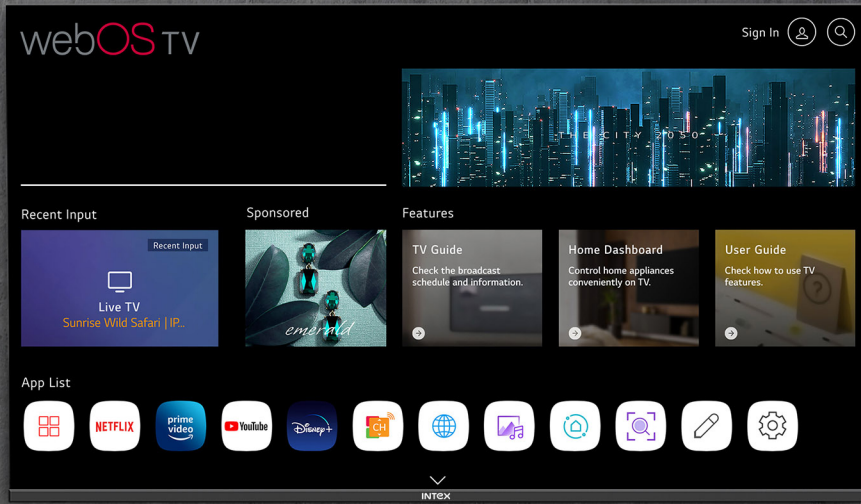

INTEX TECHNOLOGIES (INDIA) LTD.

Regd. Office: A-61, Okhla Industrial Area, Phase-II, New Delhi-110020
900+ Service Touch Points | Customer Care No. : 0120-489-5555
www.intex.in | Email: info@intex.in

@intextechnologies @TechnologiesIntex @IntexBrand @IntexIndia