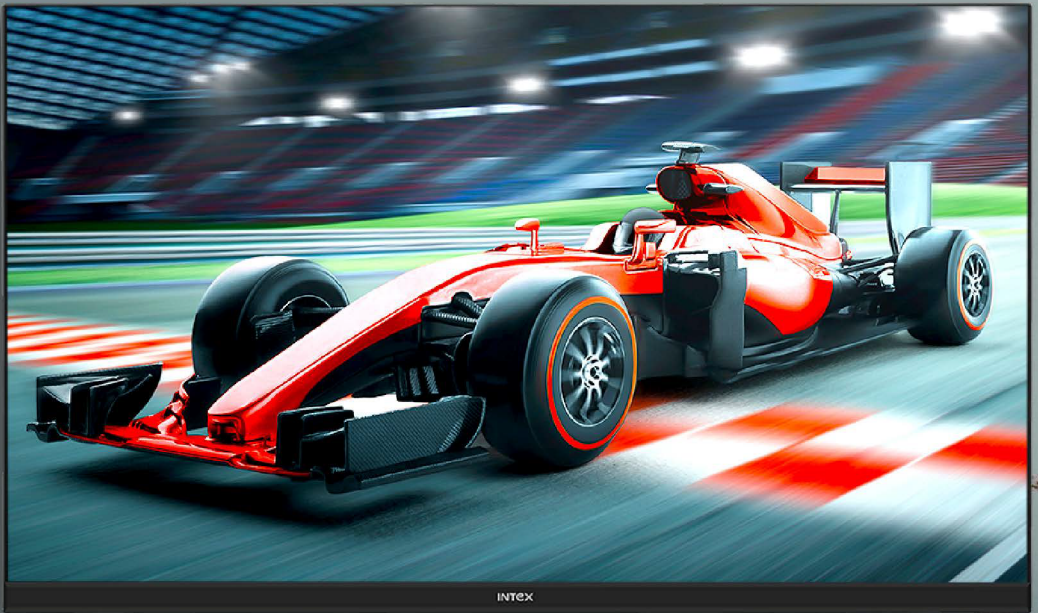

ENTERTAINMENT

UNIVERSE AT YOUR COMMAND

LED-32201 | 80cm (32)

Picture Quality	: HD Display, 1366x768 Resolution
Sound	: Supreme sound effect, 10W x 2 Bottom firing open speakers
Connectivity	: 2 HDMI Terminals, 2 USB Terminals, 1 AV Inputs, VGA Port, PC Audio, RF IN, Headphone Out
Typical Brightness (+/- 10%)	: 290 nits