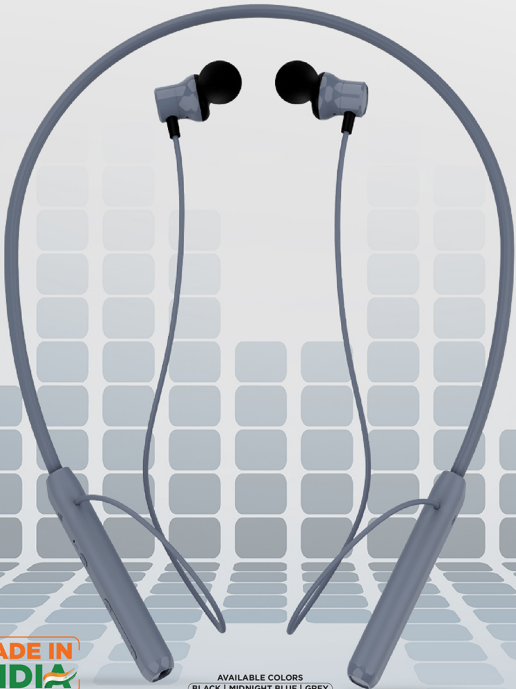

INTEX

MUSIQUE PULSE WIRELESS EARPHONE

Dual
Pairing

AI Assistant
Enabled

BT v5.0

Highly
Responsive MIC

IPX4
WATERPROOF

Throbbing
Bass

Up to 20 Hrs
of Playtime*
*Depends on play volume

Magnetic
Earbuds

**MADE IN
INDIA** 

AVAILABLE COLORS
BLACK | MIDNIGHT BLUE | GREY

INTEX

THANK YOU

Intex Technologies (India) Ltd.

Regd. Office: A-61, Okhla Industrial Area, Phase-II, New Delhi-110020