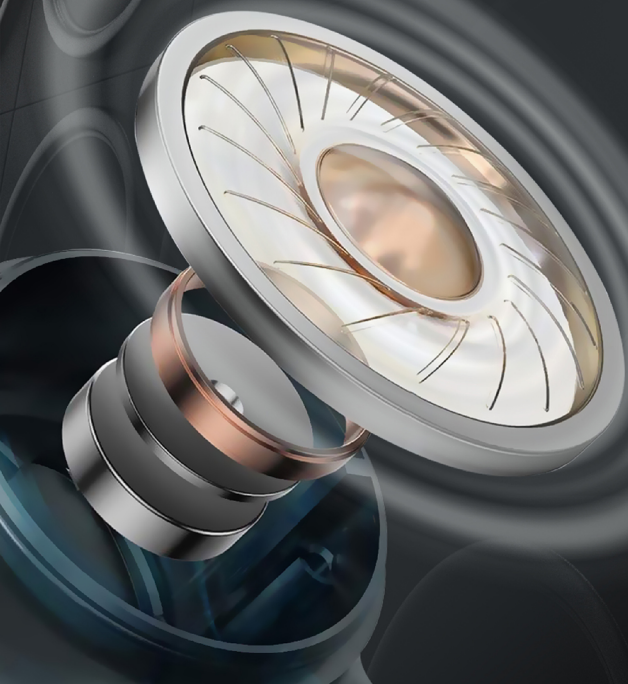

INSTANT CONNECT WITH BT V5.0

INTEX

**IPX4
WATER
RESISTANT**

INTEX

HASSLE-FREE CONNECTION

WITH LAPTOP AND PHONE

INTEX

THROBBING BASS

INTEX

MUSIQUE PULSE WIRELESS EARPHONE

Dual
Pairing

AI Assistant
Enabled

BT v5.0

Highly
Responsive MIC

IPX4
WATERPROOF

Throbbing
Bass