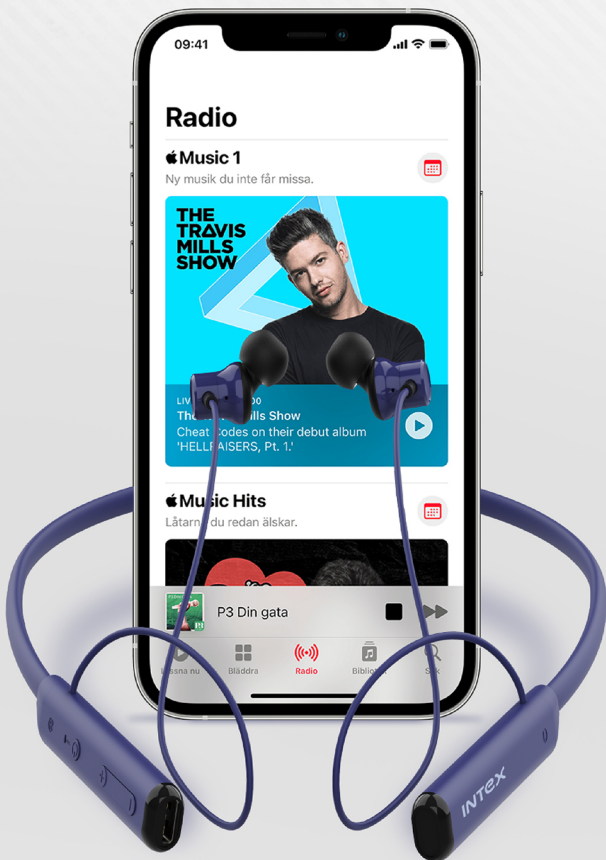

INTEX

INTRODUCING
MUSIQUE PULSE 
WIRELESS EARPHONE

ADJUST TO YOUR
COMFORT

INTEX

OF PLAYBACK

*Depends on play volume

INTEX

HIGH-SENSITIVITY

MIC

FOR CLEARER VOICE ON CALLS

INTEX

Hey Siri

Google Assistant

AI-ASSISTED

CONTROL FOR EASY ADJUSTMENTS

INTEX

INSTANT CONNECT WITH BT V5.0

INTEX

**IPX4
WATER
RESISTANT**

INTEX

HASSLE-FREE CONNECTION

WITH LAPTOP AND PHONE

INTEX

THROBBING BASS

INTEX

MUSIQUE PULSE WIRELESS EARPHONE

Dual
Pairing

AI Assistant
Enabled

BT v5.0

Highly
Responsive MIC

IPX4
WATERPROOF

Throbbing
Bass