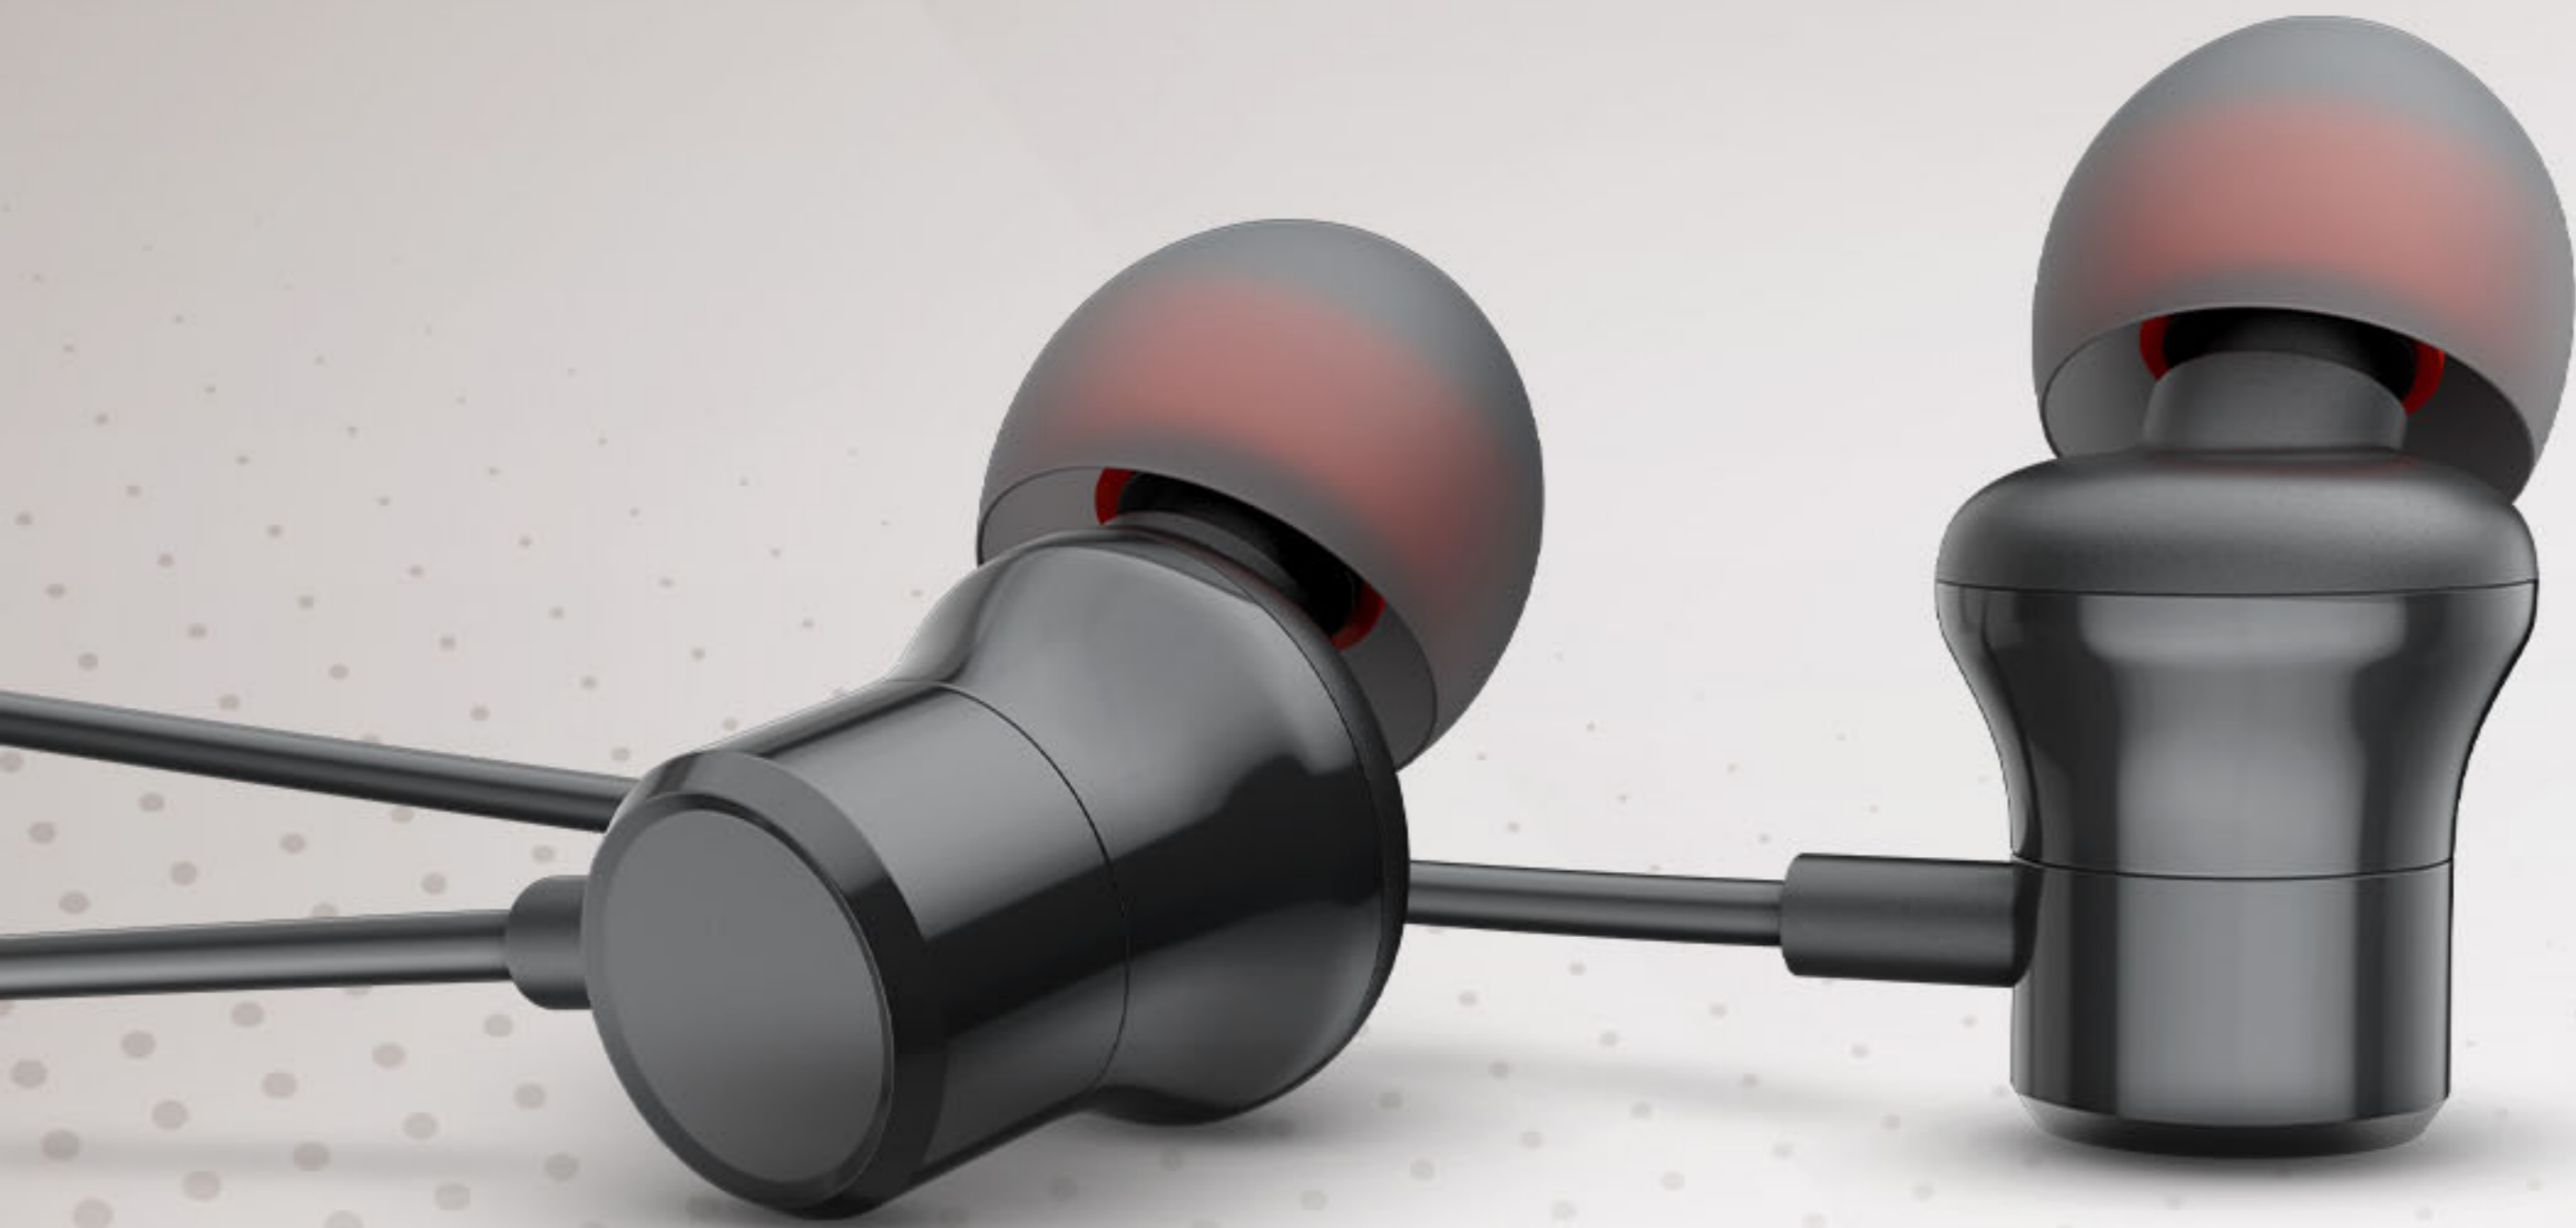

# **AI-ASSISTED CONTROL**

**INTEX**

**LIGHTWEIGHT,  
HIGHLY FLEXIBLE**

**SPORTS A  
MATTE FINISH**

# GROOVE TO YOUR MOVES

Highly Flexible

AI Assistant Enabled

BT v5.0

Highly Responsive MIC

Matte Design

Throbbing Bass

Up to 14 Hrs of Playtime\*