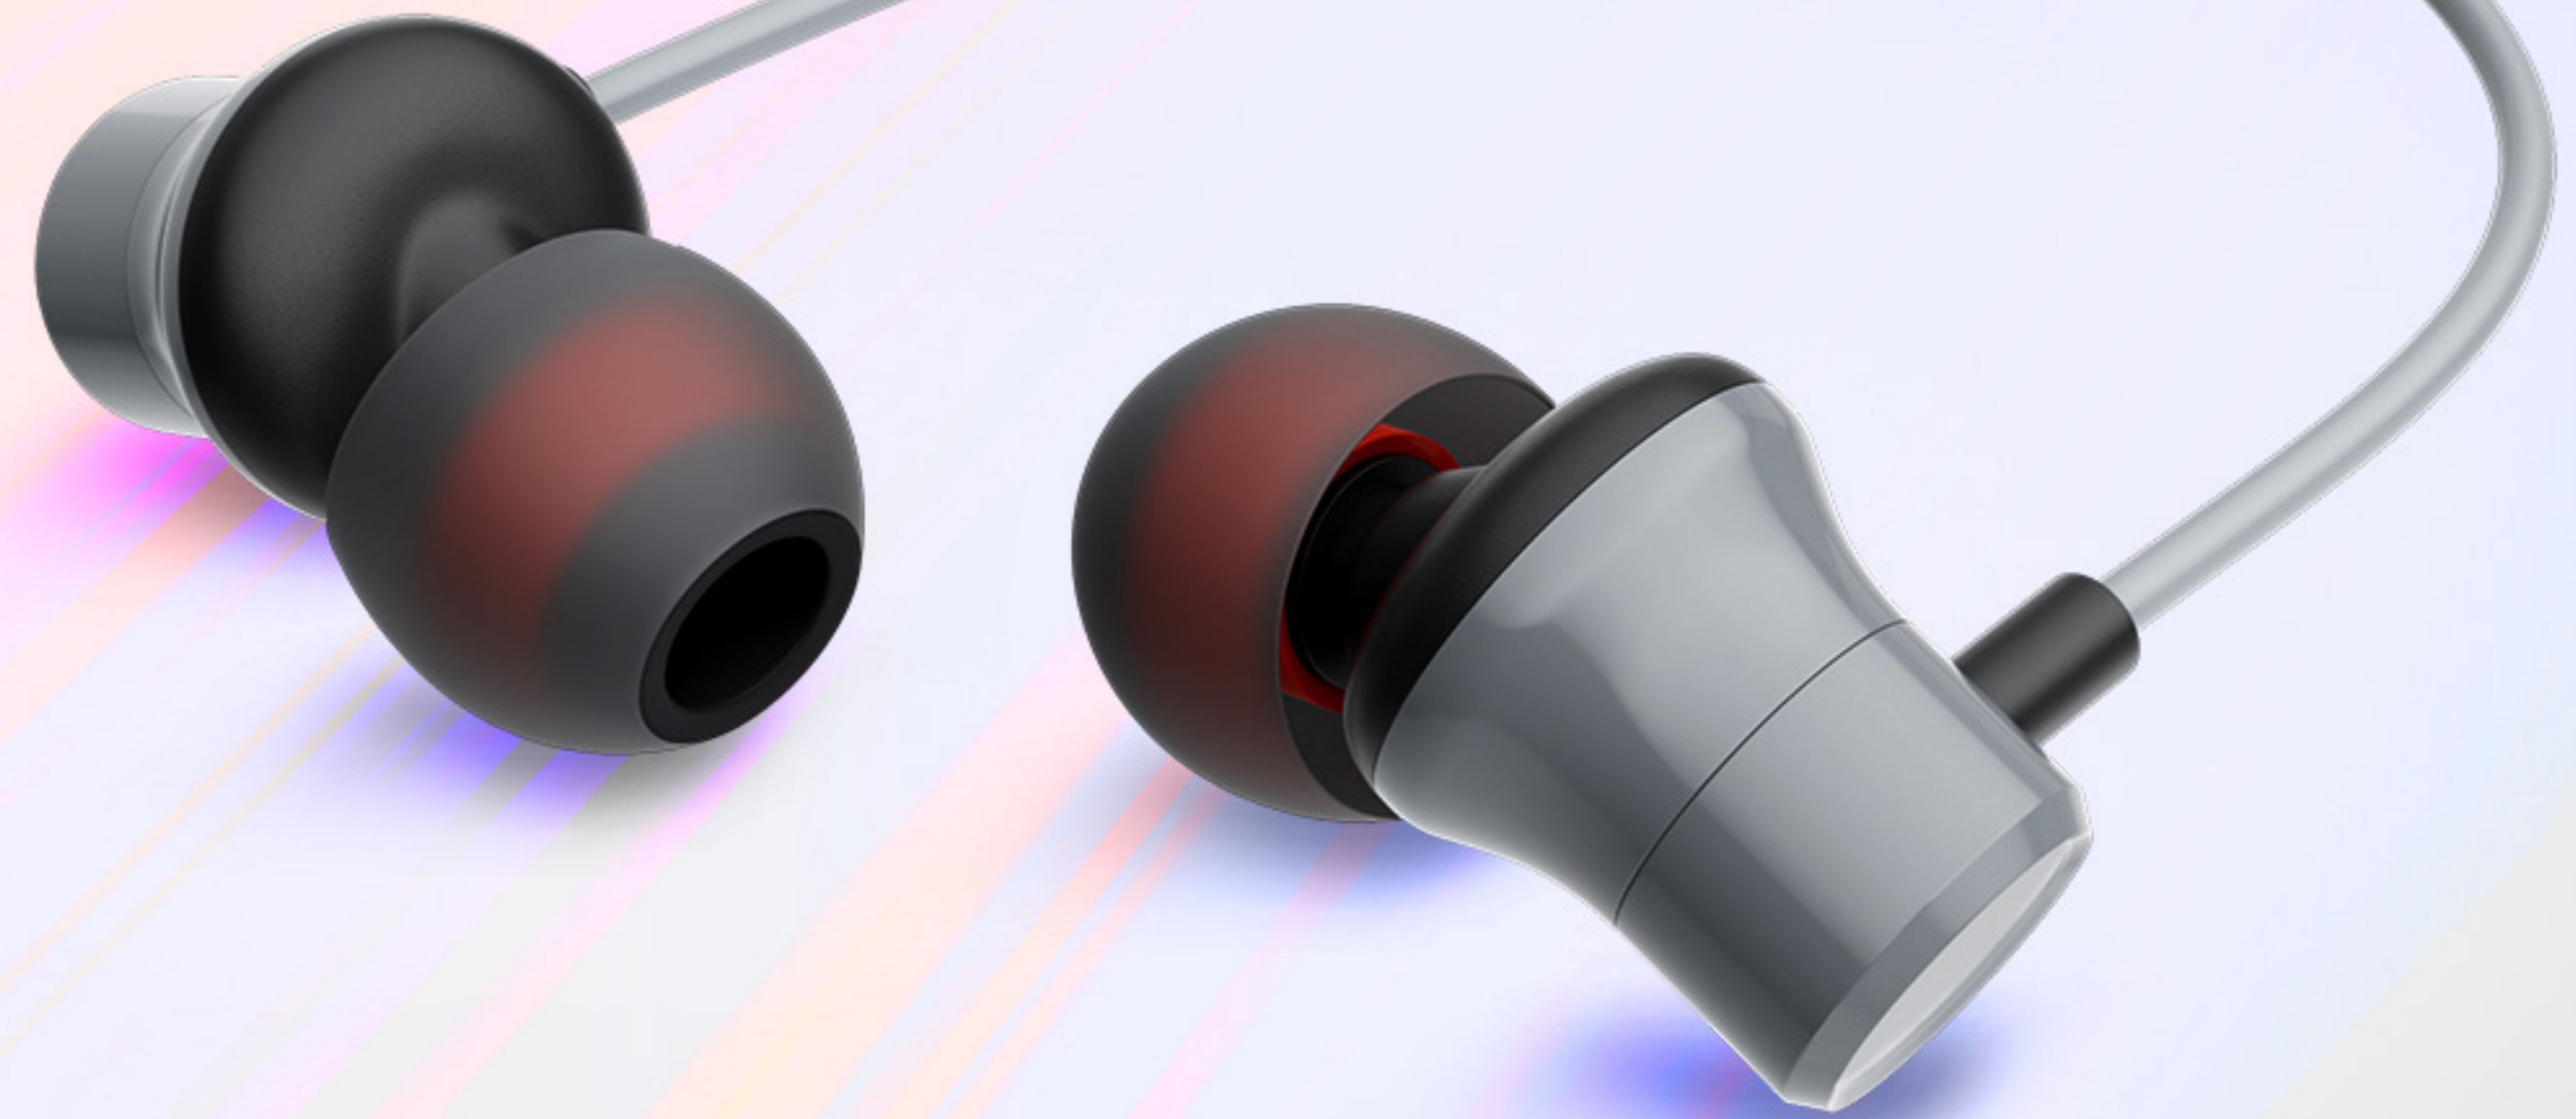

INTEX

— INTRODUCING —

**MUSIQUE PUNK 3**  
WIRELESS EARPHONE

GET IMMERSED IN THE SOUNDS

**INTEX**

**14**  
**Hours**  
**Playback\***

**PUT AN END TO THE  
HASSLE OF CHARGING**

\*Depends on play volume

**INTEX**

**2HR** PLAYTIME IN  
10MIN CHARGE

INTEX

# GROOVE TO YOUR MOVES

Highly Flexible

AI Assistant Enabled

BT v5.0

Highly Responsive MIC

Matte Design

Throbbing Bass

Up to 14 Hrs of Playtime\*