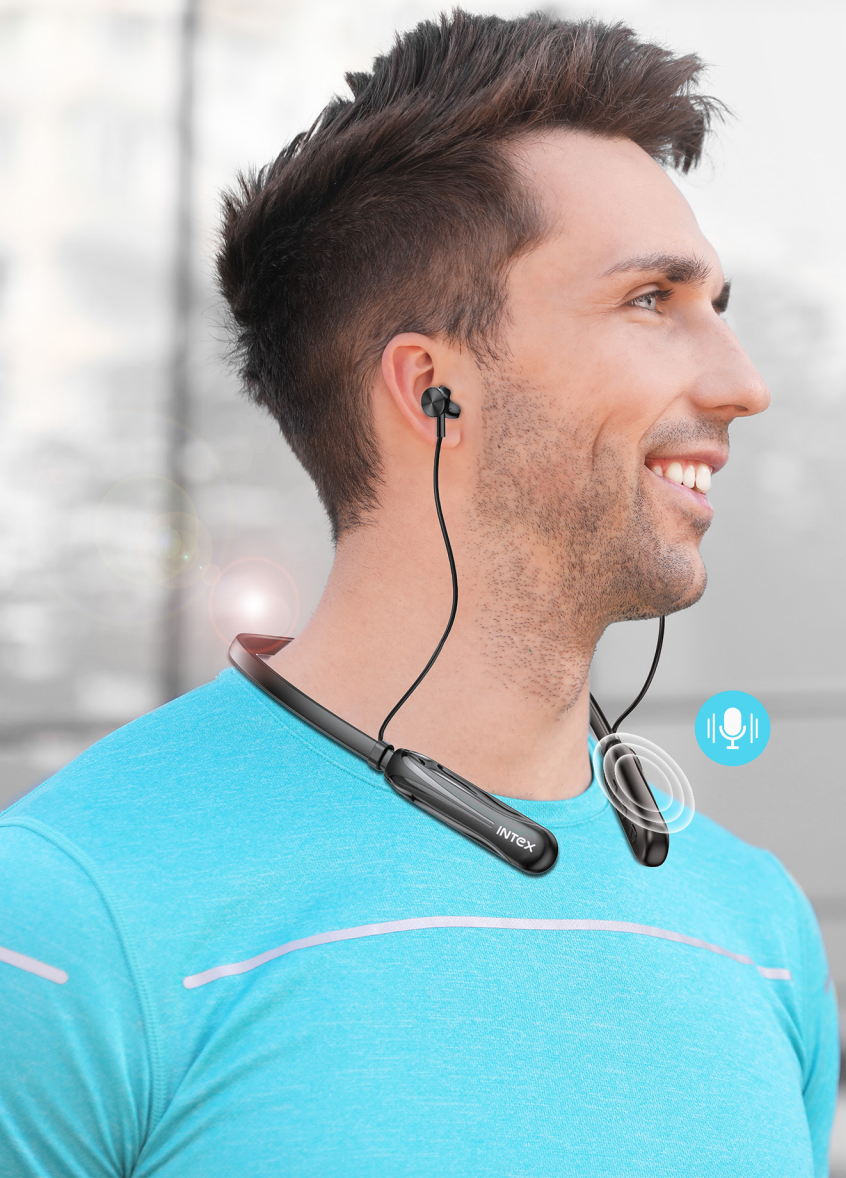

# SEIZE CONTROL

WITH AI ASSISTANT

**INTEX**

**HIGHLY  
FLEXIBLE**

WITH SLEEK MATTE FINISH