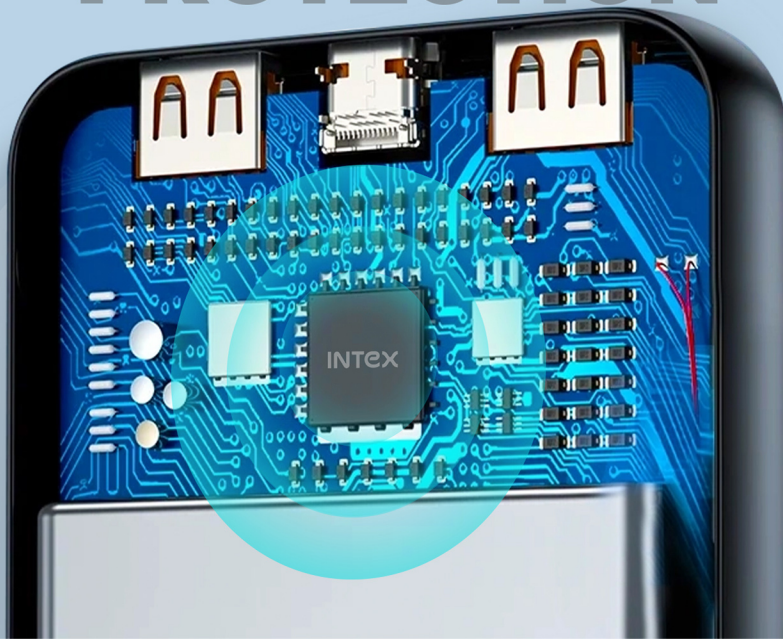

INTEX

SMART PROTECTION

Protection
Against Over
Charge

Protection
Against Over
Current

Protection
Against Over
Discharge

Protection
Against Short
Circuit