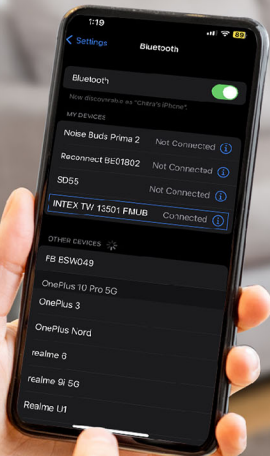

INTEX

HIGH BASS DRIVERS

WOOFER - 8"
MIDRANGE - 4" x 2

INTEX

BT VERSION 5.2

10 METER RANGE

INTEX

UHF
CORDLESS MIC
WITH DISPLAY

HIGH SENSITIVITY
**CORDLESS
DUAL MIC**

TAKE THE MUSICAL EXPERIENCE TO A NEW LEVEL

INTEX

.....

MULTIPLE CONNECTIVITY

BT

BT, USB, AUX, FM, & MIC

INTEX