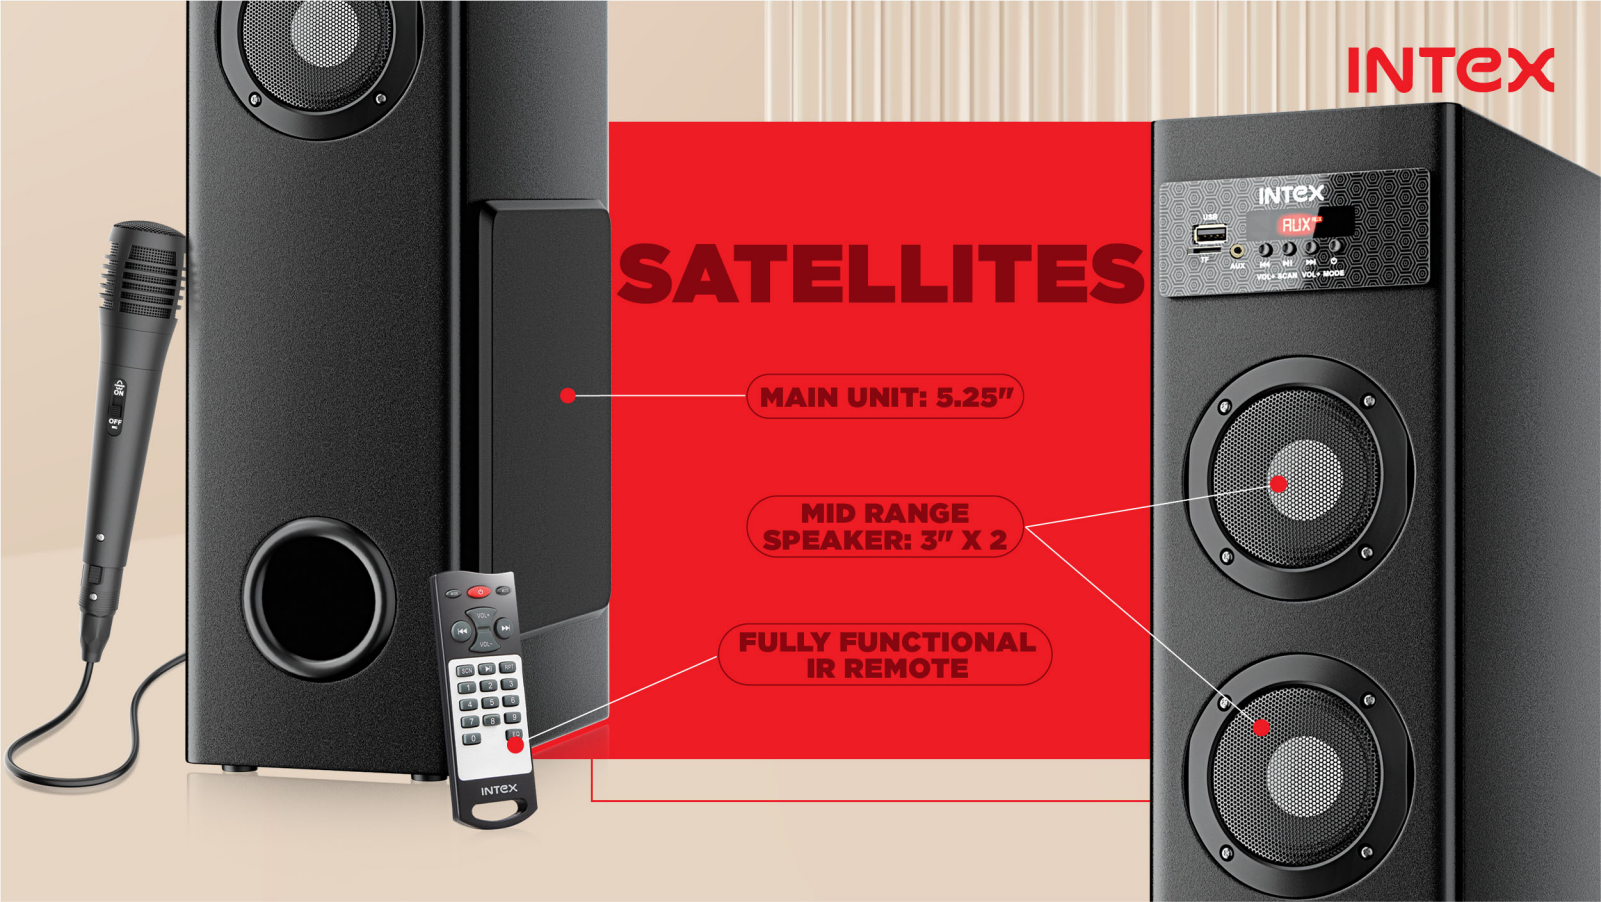

**INTEX**

DANCE UPON  
**THUMPING BASS**

INTRODUCING  
**TW 11801 TUFB**  
TOWER SPEAKER

**MADE IN  
INDIA**

**INTEX**

THE PARTY NEVER ENDS  
**WITH POWERFUL**  
**70W**  
**OUTPUT**

**INTEX**

# SATELLITES

**MAIN UNIT: 5.25"**

**MID RANGE  
SPEAKER: 3" X 2"**

**FULLY FUNCTIONAL  
IR REMOTE**

INTEX

# GET SET & KARAOKE

IDEAL FOR KARAOKE NIGHTS

INTEX

**CONNECT YOUR  
MUSIC VIA**

USB/FM/AUX/BT/TF/MIC

INTEX

## MULTIMEDIA CONTROL

**INTEX**

INTRODUCING  
**TW 11801 TUFB**  
TOWER SPEAKER

70W  
Massive Sound

Treble Digital  
& Dynamic Bass

BT  
v5.2 with  
10 Meter Range

Wooden Cabinet with  
7000W PMPO

Multimode Playability  
USB/FM/TF/BT/MIC