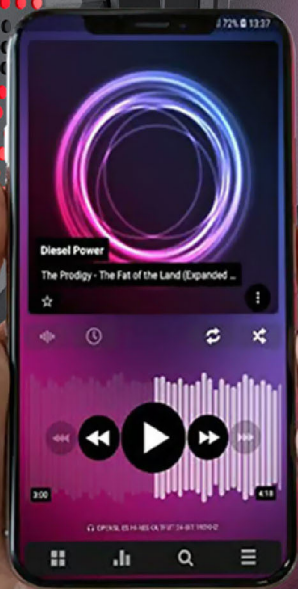

TROLLEY

HANDLE

INTEX

STREAM WIRELESSLY

BLUETOOTH

V5.0

INTEX

BRING YOUR BEST VOICE

ENJOY
KARAOKE

WITH THE WIRED MIC

INTEX

THRILLER T 200

TROLLEY SPEAKER

20 Watts of
Pure Power

RGB LED
Brilliance

Thumping Bass
20.32 cm (8 In)
Drivers

Seamless Control
with Remote

Unleash Power
for 6 Hours*
*Depends on play volume

On-the-go
Portability

Powerful Bass
Effect

Seamless BT v5.0
Connectivity

Class D
Amplifier

Multimode Playability
BT/USB/FM/
AUX/MIC/TF