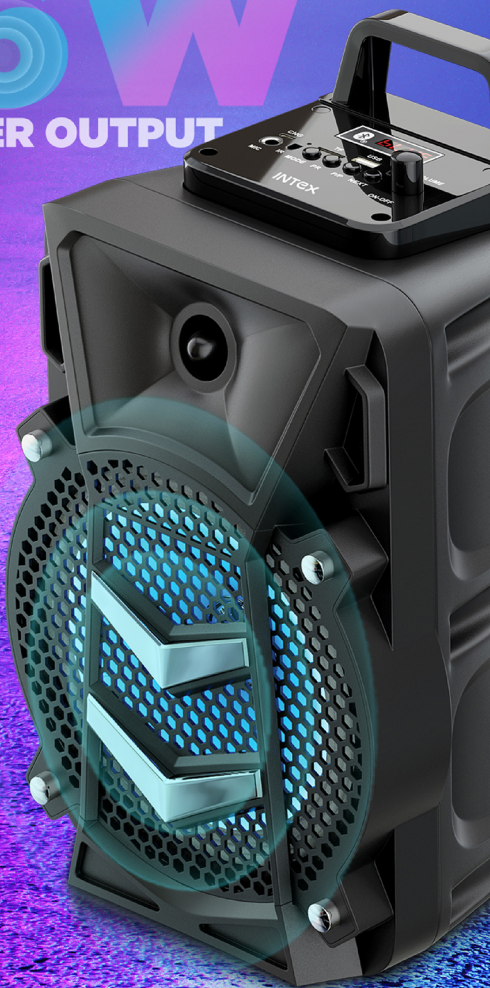

**MADE IN
INDIA**

INTEX

INTRODUCING
T-150
TROLLEY SPEAKER

**THE UNBEATABLE MIX OF
LOUD & CLEAR
MUSIC**

INTEX

BOOMING SOUND WITH

16W

POWER OUTPUT

INTEX

RGB LED LIGHTS

MULTI COLORS

INTEX

20.32 cm (8 in)

DRIVERS

TO DELIVER DEEP, THUMPING BASS

INTEX

EASY-TO-CARRY
TROLLEY HANDLE

INTEX

MULTI-MODE CONNECTIVITY

BT v5.0 with
10 Meter Range

In-built
FM

Multimode Compatibility
TF/USB/FM/AUX/MIC/BT

INTEX

BRING YOUR BEST VOICE TO THE STAGE

**ENJOY KARAOKE WITH
THE WIRED MIC**

INTEX

T-150

TROLLEY SPEAKER

Thumping Deep Bass
with 20.32 cm Drivers

Powerful Sound
Output

Multimode Compatibility
TF/USB/FM/AUX/MIC/BT

BT v5.0 with
10 Meter Range