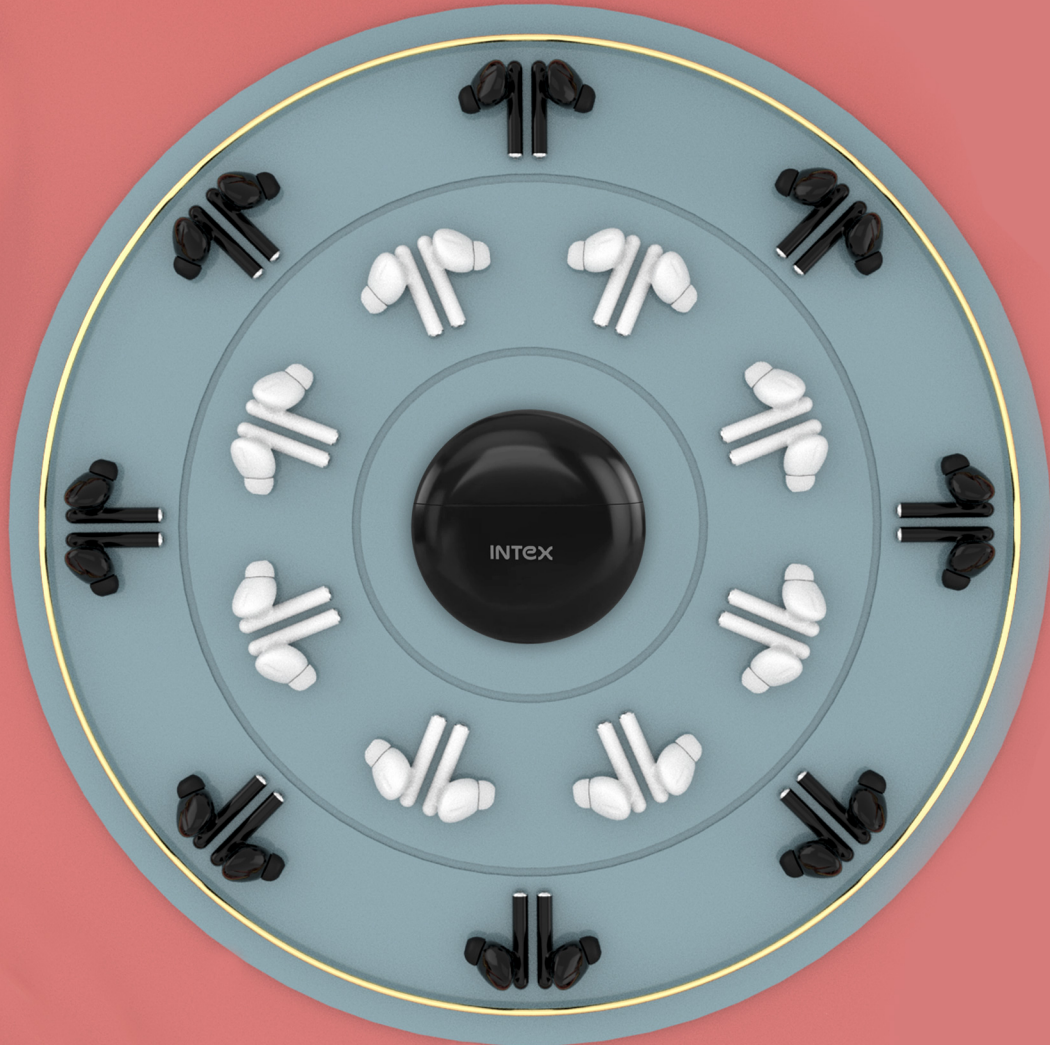

INTEX

12 HOURS
OF **MUSIC**

3.5 hours of single playback time that extends
upto 12 hours with the charging case